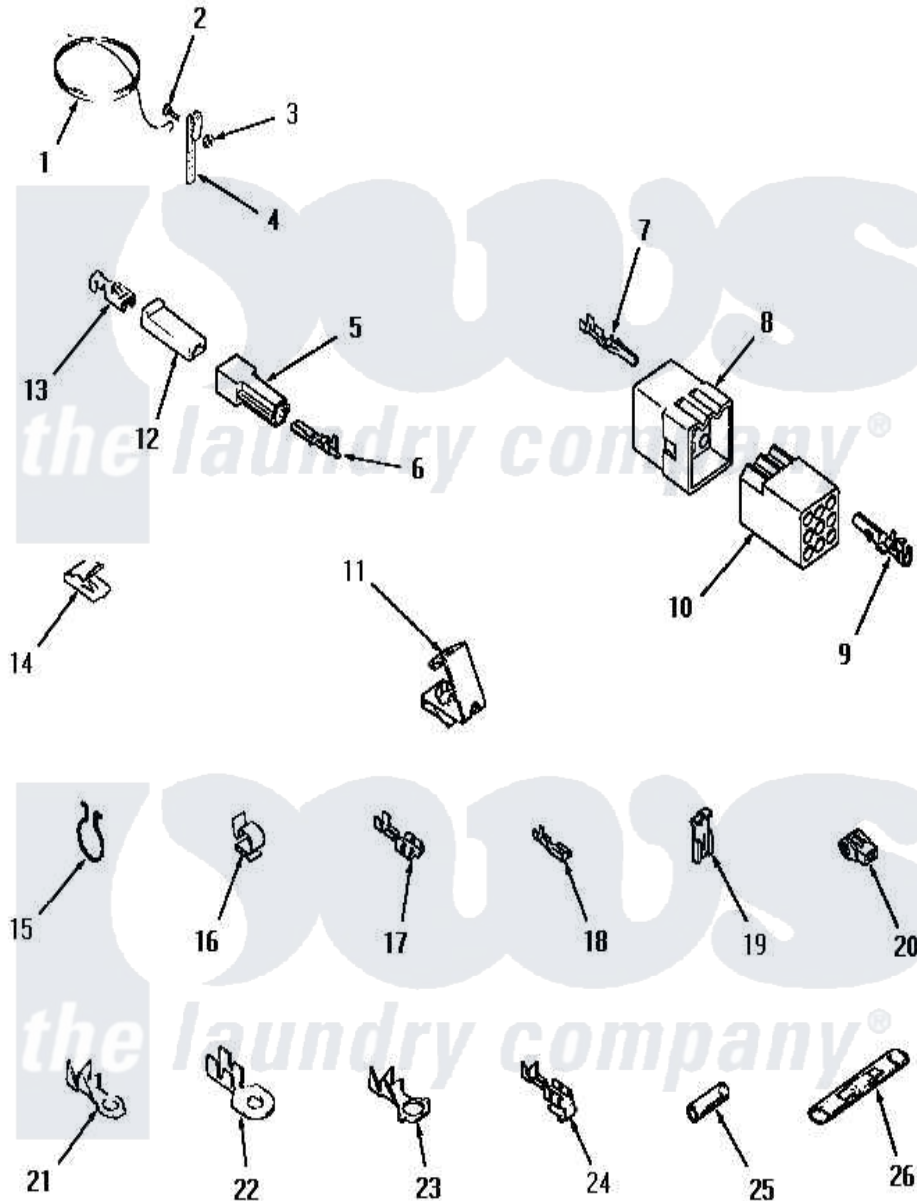

Amana FG3870 14 - WIRE AND TERMINALS

Amana [Residential Amana FG3870 Dryer Parts](#) Parts Diagram 14 - WIRE AND TERMINALS
 Click on the part number to view part

Item	Original Part Number	Replaced By	Status	Part Description
1	Y21429		Not Available	GROUND WIRE
2	21431		Not Available	ROUND HEAD SCREW
3	Y20276		Not Available	NUT
4	21430		Not Available	STRAP,GROUND
5	90788		Not Available	HOUSING,TAB
6	00133			Terminal, Tab-1/4 Male
7	Y00116			Terminal, Pin-Male
8	23033			Plug, 9 Circuit
9	Y00117	5011-XX		093 Female Socket
10	26163			Receptacle, 9 Circuit
11	00158		Not Available	GROUND CLIP
12	90789			Connector
13	Y00115			Lock In Spade Terminal (18 Gaug (1/4 Inch-(1) 18 Gauge Wire)
14	20309			Cable Clip
15	51291			Clip, Wire

16	21036		Clip, Cable
17	Y00119	Not Available	SPADE TERMINAL(18 GAUGE) (1/4 INCH-(1) 18 GAUGE WIRE)
18	00112		Terminal, Spade-3/16 Fe
19	Y00120		Terminal, Flag-1/4 Fema
20	70210	Not Available	INSULATOR,BLUE
21	00110		No. 10 18 Gauge Wire
22	Y00111		Ring Terminal No.10 No.10 18 Gauge Wires Or
23	Y00113	Not Available	TERMINAL,RING-1/4 STUD
24	Y00114		Spade Terminal
25	Y21365	503670	Sleeve Insulator
26	21091	Not Available	CONNECTOR TWO 1/4 INCH MALE
NI	20680	Not Available	18 GAUGE WIRE
"	20679	Not Available	WIRE, 12 GAUGE