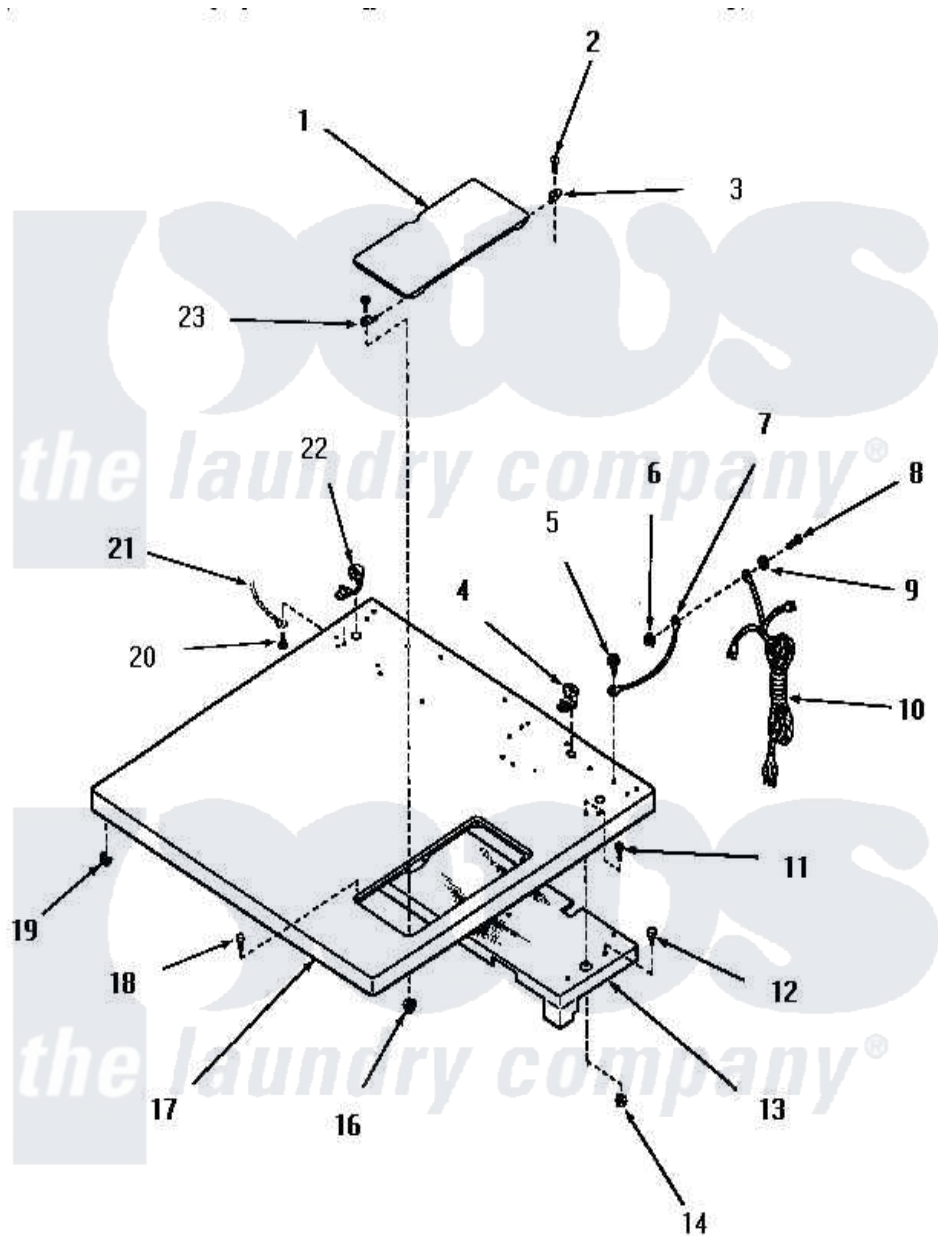

# Amana FG3871 01 - CABINET TOP

Amana [Residential Amana FG3871 Dryer Parts](#) Parts Diagram 01 - CABINET TOP  
 Click on the part number to view part

Item	Original Part Number	Replaced By	Status	Part Description
1	52518W		Not Available	ACCESS DOOR, WHITE
"	52518A		Not Available	ACCESS DOOR, AVOCADO
"	52518H		Not Available	xREPLACE
"	52518C		Not Available	ACCESS DOOR, COPPERTONE
2	03630		Not Available	SCREW,6-32 X 3/8 ROUND
3	<a href="#">51351</a>			Hinge, Rear
4	21903	<a href="#">211881</a>		Grommet, Cord Part Not Used- Gas Models Only
5	<a href="#">51924</a>			Screw, 10-24 X 1/2 HeX
6	23951	<a href="#">M0282009</a>		Nut
7	54300		Not Available	GROUND WIRE, GREEN
8	<a href="#">20267</a>			Screw, 10-24 X 3/8 Round
9	<a href="#">03815</a>			Lockwasher, No.10 Ext Shk
10	51508		Not Available	POWER CORD
11	<a href="#">03203</a>			Screw, 8-32 X 3/8 Round Head
12	51355	<a href="#">51355</a>		5500w/240v, 13-23/32, Low

12	51333	<a href="#">51333</a>		Watt
13	52614		Not Available	TOP BAFFLE ASSEMBLY
14	51236	<a href="#">488130</a>		Nut
16	<a href="#">22678</a>			Nut, Nylon
17	52503H		Not Available	CABINET TOP, HARVEST GOLD
"	52503W		Not Available	CABINET TOP, WHITE
"	52503A		Not Available	CABINET TOP, AVOCADO
"	52503C		Not Available	CABINET TOP, COPPERTONE
18	<a href="#">53445</a>			Bumper
19	23007		Not Available	CAGED NUT
20	<a href="#">51924</a>			Screw, 10-24 X 1/2 HeX
21	Y00000000		Not Available	SEE NOTE GROUND WIRE, GREEN
22	<a href="#">52113</a>			Relief, Strain
23	<a href="#">51350</a>			Hinge, Front