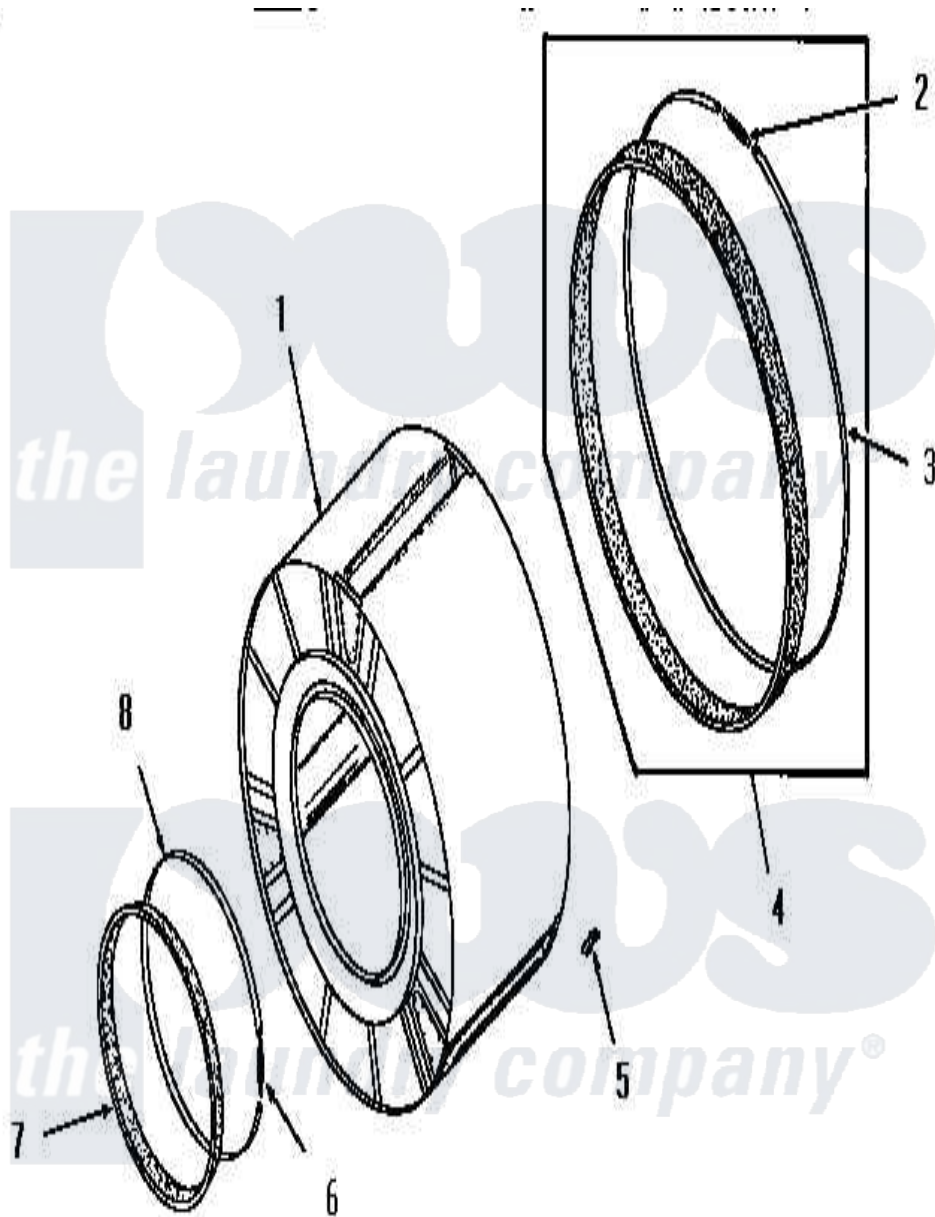

Amana FG3871 02 - CLOTHES DRUM

Amana Residential Amana FG3871 Dryer Parts Parts Diagram 02 - CLOTHES DRUM
 Click on the part number to view part

Item	Original Part Number	Replaced By	Status	Part Description
1	53137	53137ENG		50/50 Solder
2	52310			Spring
3	50781			Strap, Seal
4	51883A			Assembly, Seal
5	51201		Not Available	CLIP
6	50168			Spring
7	51881			Seal, Front
8	50169			Strap, Retainer