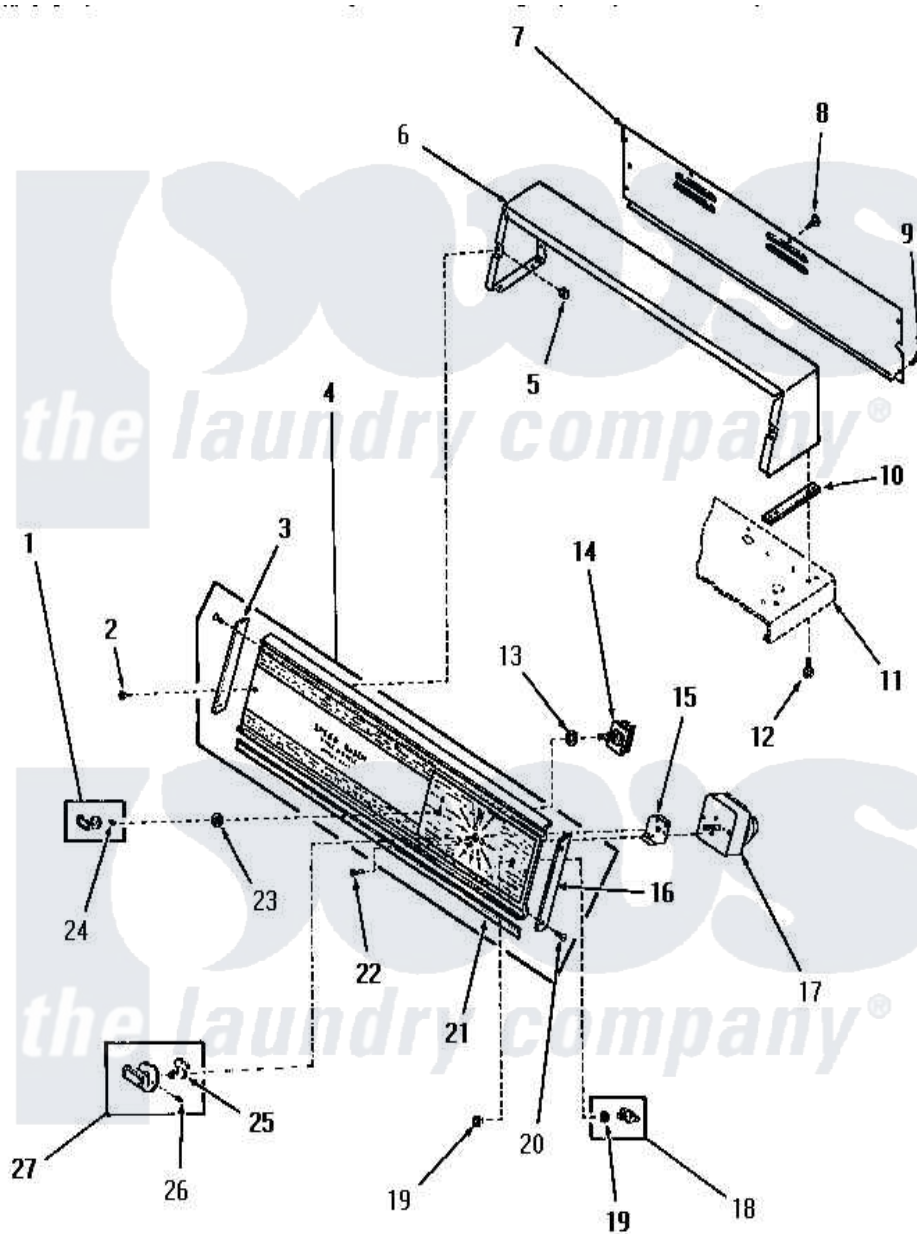

Amana FG3871 03 - CONTROL PANEL, CONTROL HOOD AND CONTROLS

Amana Residential Amana FG3871 Dryer Parts Parts Diagram 03 - CONTROL PANEL, CONTROL HOOD AND CONTROLS

Click on the part number to view part

Item	Original Part Number	Replaced By	Status	Part Description
1	24291			Assembly, Knob
2	25232		Not Available	SCREW,8AB-18X7/8 OVAL
3	25072		Not Available	END CAP, LEFT
4	0055529		Not Available	RETAINER
5	54038			NUt, Speed U-Type
6	52530A		Not Available	CONTROL HOOD, AVOCADO
"	52530H		Not Available	CONTROL HOOD, HARVEST GOLD
"	52530W		Not Available	CONTROL HOOD, WHITE
7	52539GR		Not Available	CONTROL HOOD REAR COVER, GRAY
8	23222	3177991		Screw
9	25724		Not Available	HEX HEAD SCREW
10	23028		Not Available	GASKET,CONTROL BOX END
11	Y00000000		Not Available	SEE NOTE CABINET TOP

12	23962	W10116760	Screw
13	91176		Lockwasher, 3/8 Intshkp
14	53380	Not Available	TEMPERATURE SELECTOR SWITCH
15	25966	Not Available	SPACER,TIMER
16	25073	Not Available	END CAP, RIGHT
17	52610	Not Available	TIMER
18	53768	55882P	Assembly- Switch
19	52947		Nut, Hex 15/32-32
20	52864	500226	Screw, 8b-16 x 5/8 Tap
21	Y0053880	Not Available	ACTUATOR, WATER
22	Y0054441	Not Available	NAMEPLATE, HANDLE
23	24205		Nut, Knurled 3/8-24
24	23392	Not Available	CLIP FOR 26816 KNOB
25	24283		Indicator, Timer Knob
26	20310	Not Available	SCREW,8-32 X 1/4 HEX S
27	24290	Not Available	ASSY,KNOB-TIMER