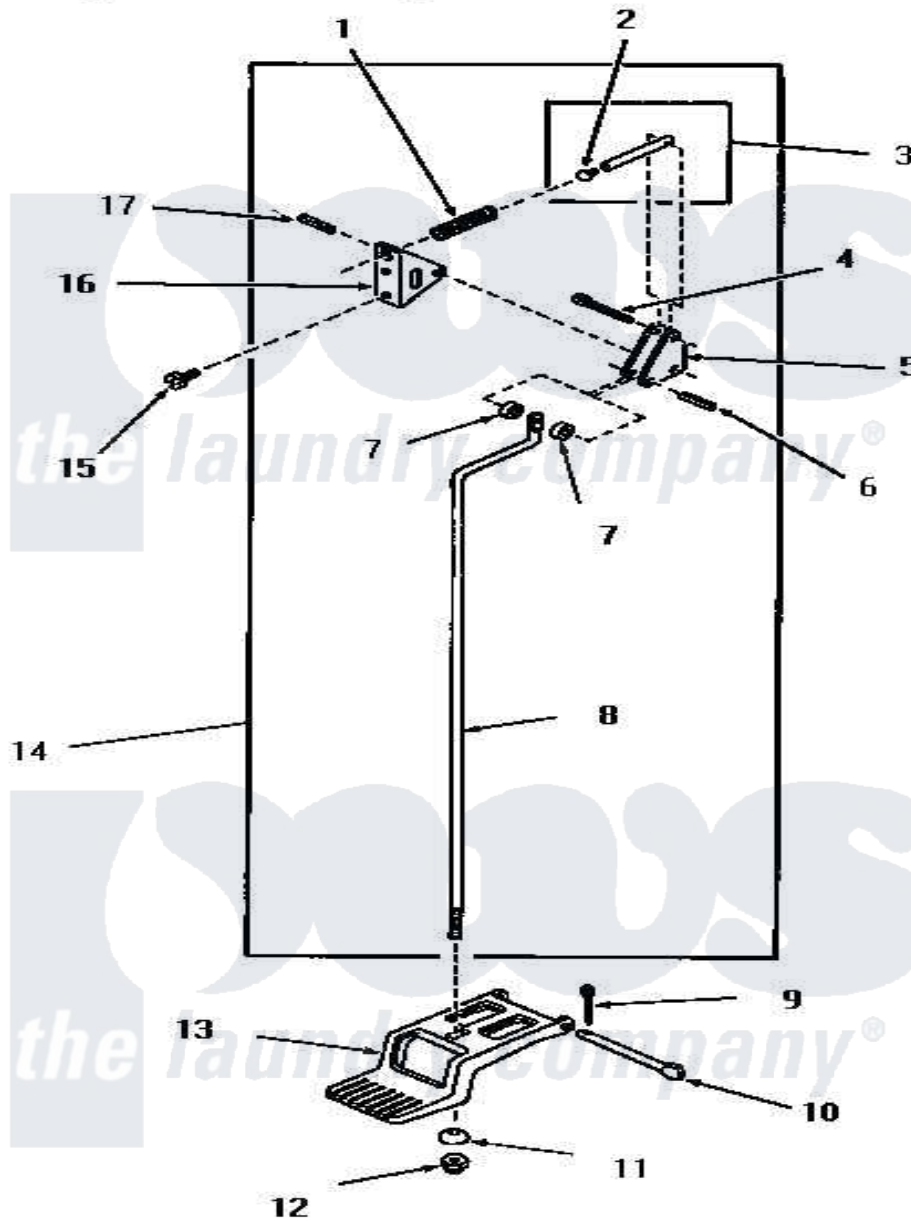

Amana FG3871 04 - DOOR RELEASE

Amana Residential Amana FG3871 Dryer Parts Parts Diagram 04 - DOOR RELEASE
 Click on the part number to view part

Item	Original Part Number	Replaced By	Status	Part Description
1	51065		Not Available	DOOR RELEASE SPRING
2	51786		Not Available	PLUG
3	51841		Not Available	DOOR RELEASE PIN ASSEMBLY
4	02578			Pin, Cotter
5	51041		Not Available	DOOR RELEASE LEVER
6	51161		Not Available	PIN,ROLL 1/8 X 3/4
7	51121			Door Release Spacer
8	51837		Not Available	DOOR RELEASE ROD
9	02578			Pin, Cotter
10	51045		Not Available	PEDAL HINGE PIN
11	51046		Not Available	NYLON WASHER
12	51271		Not Available	NUT
13	51802			Pedal, Foot
14	51844		Not Available	DOOR RELEASE ASSEMBLY
15	51246		Not Available	SCREW
16	51052		Not Available	DOOR RELEASE BRACKET