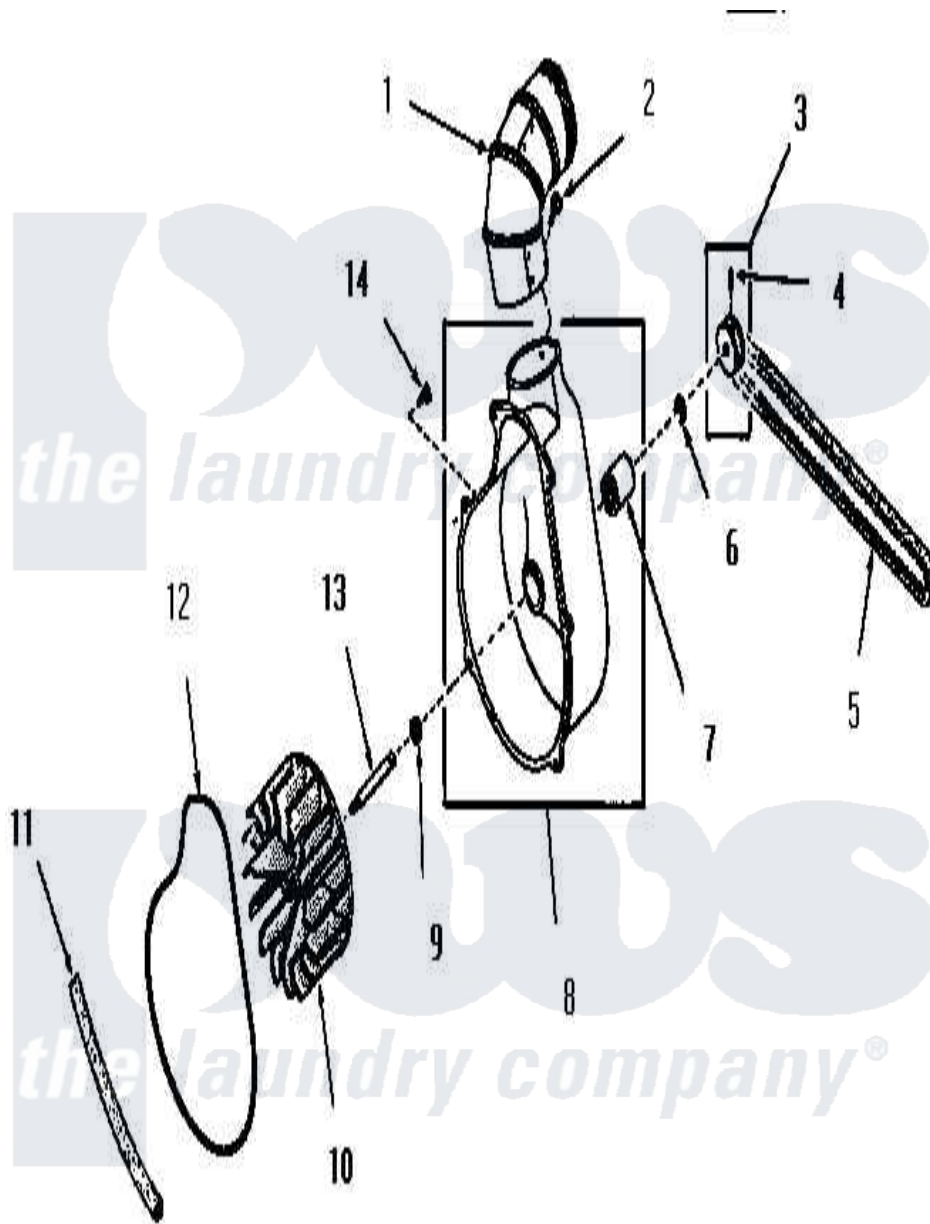

Amana FG3871 05 - EXHAUST FAN

Amana [Residential Amana FG3871 Dryer Parts](#) Parts Diagram 05 - EXHAUST FAN
 Click on the part number to view part

Item	Original Part Number	Replaced By	Status	Part Description
1	Y0052707	31986601B		Switch, Rocker
2	23222	3177991		Screw
3	53521		Not Available	ASSY,PULLEY
4	02771			Screw, 1/4-20 x 3/8 Hex S
5	51994			Belt
6	52549			Washer, 501 ID X3/4 Odx
7	51991		Not Available	BEARING
8	51946		Not Available	HOUSING,BLOWER
9	52549			Washer, 501 ID X3/4 Odx
10	90585		Not Available	IMPELLER
11	51790			Seal
12	51791			Gasket, Housing
13	53519		Not Available	EXHAUST FAN SHAFT
14	51784		Not Available	SCREW,10B-16 X 1/2 HEX