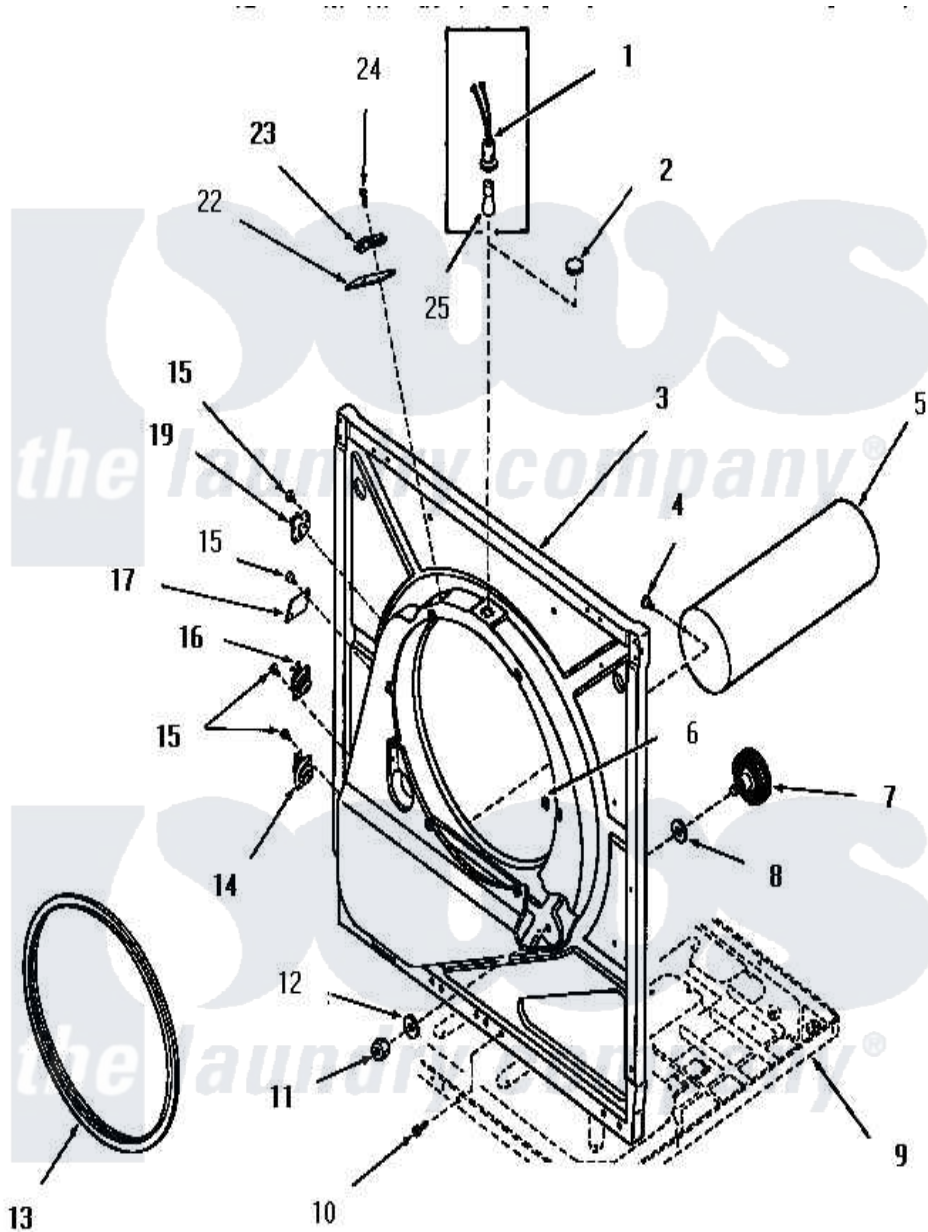

# Amana FG3871 06 - FRONT FRAME AND AIR SHROUD

Amana Residential Amana FG3871 Dryer Parts Parts Diagram 06 - FRONT FRAME AND AIR SHROUD  
 Click on the part number to view part

Item	Original Part Number	Replaced By	Status	Part Description
1	Y0054609	<a href="#">M0270519</a>		Washer
2	54610		Not Available	PLUG BUTTON
3	51850		Not Available	FRONT FRAME AND AIR SHROUD
4	52150	<a href="#">489464</a>		Screw
5	51821		Not Available	EXHAUST DUCT
6	52865		Not Available	SPEED NUT
7	53555	<a href="#">56285</a>		Roller Cylinder
8	<a href="#">52123</a>			Washer
9	Y00000000		Not Available	SEE NOTE FRAME BASE
10	25723	<a href="#">27001200</a>		Screw
11	52124		Not Available	NUT
12	<a href="#">52122</a>			Washer
13	51798		Not Available	GASKET
14	<a href="#">54736</a>			Thermostat
15	23222	<a href="#">3177991</a>		Screw
16	<a href="#">54737</a>			Thermostat

17	52550	Not Available	COVER PLATE
19	<a href="#">53708</a>		Thermostat
22	<a href="#">52112</a>		Insulation
23	Y51143	Not Available	SWITCH
24	<a href="#">51783</a>		Screw, 6b-20 X 7/8 HeX
25	Y54608	<a href="#">31001575</a>	Bulb, Cylinder Light