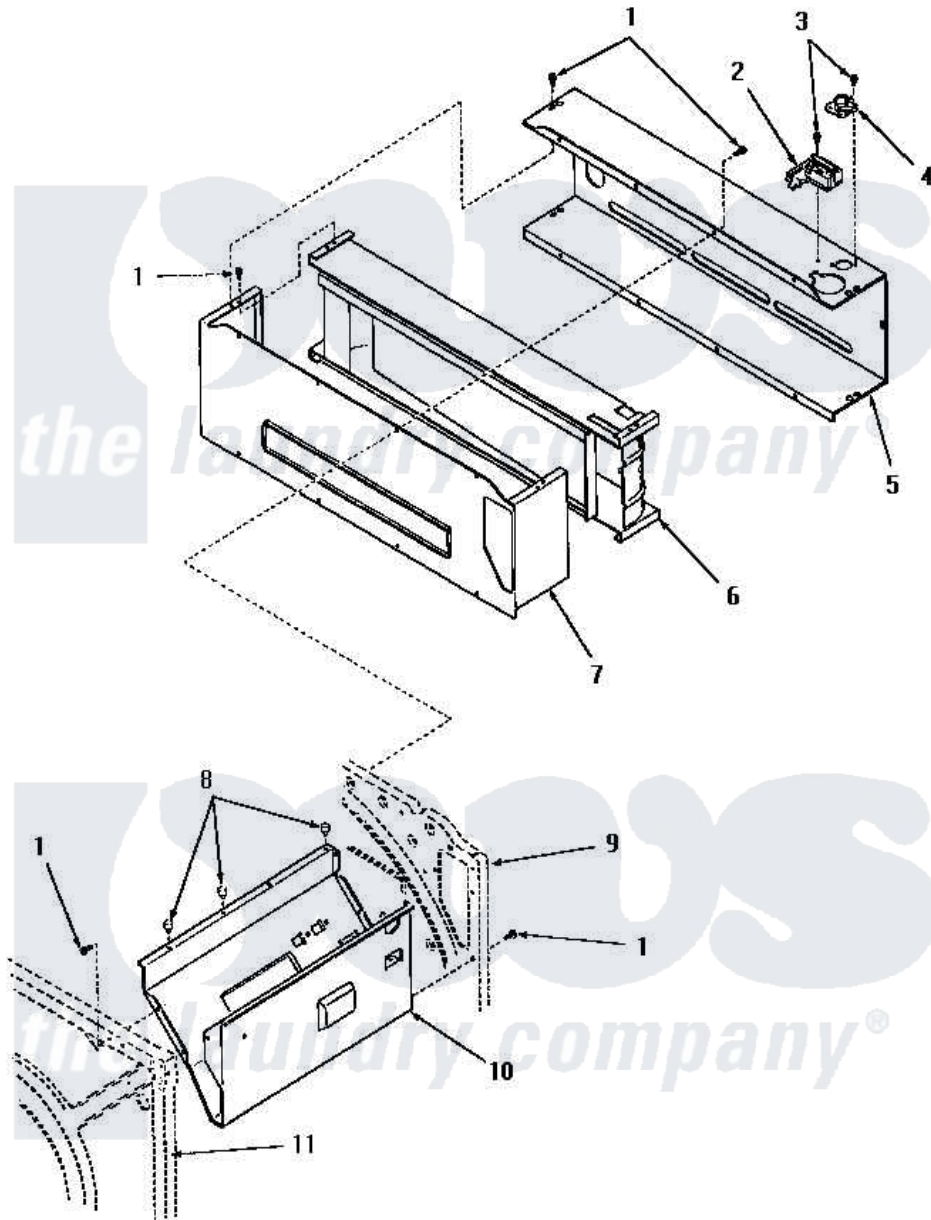

Amana FG3871 09 - HEATER BOX

Amana Residential Amana FG3871 Dryer Parts Parts Diagram 09 - HEATER BOX
 Click on the part number to view part

Item	Original Part Number	Replaced By	Status	Part Description
1	25723	27001200		Screw
2	55428		Not Available	SENSOR
3	23222	3177991		Screw
4	Y55742		Not Available	THERMOSTAT
5	0055427		Not Available	USE B5716202
6	55426		Not Available	ASSY,HEATER BOX LINER
7	Y0051866		Not Available	SUB 58627CG, OVEN BOTTOM
8	52552		Not Available	BUMPER, OVEN DOOR
9	Y00000000		Not Available	SEE NOTE REAR FRAME
10	Y52584		Not Available	BURNER SHIELD
11	Y00000000		Not Available	SEE NOTE FRONT FRAME AND AIR SHROUD