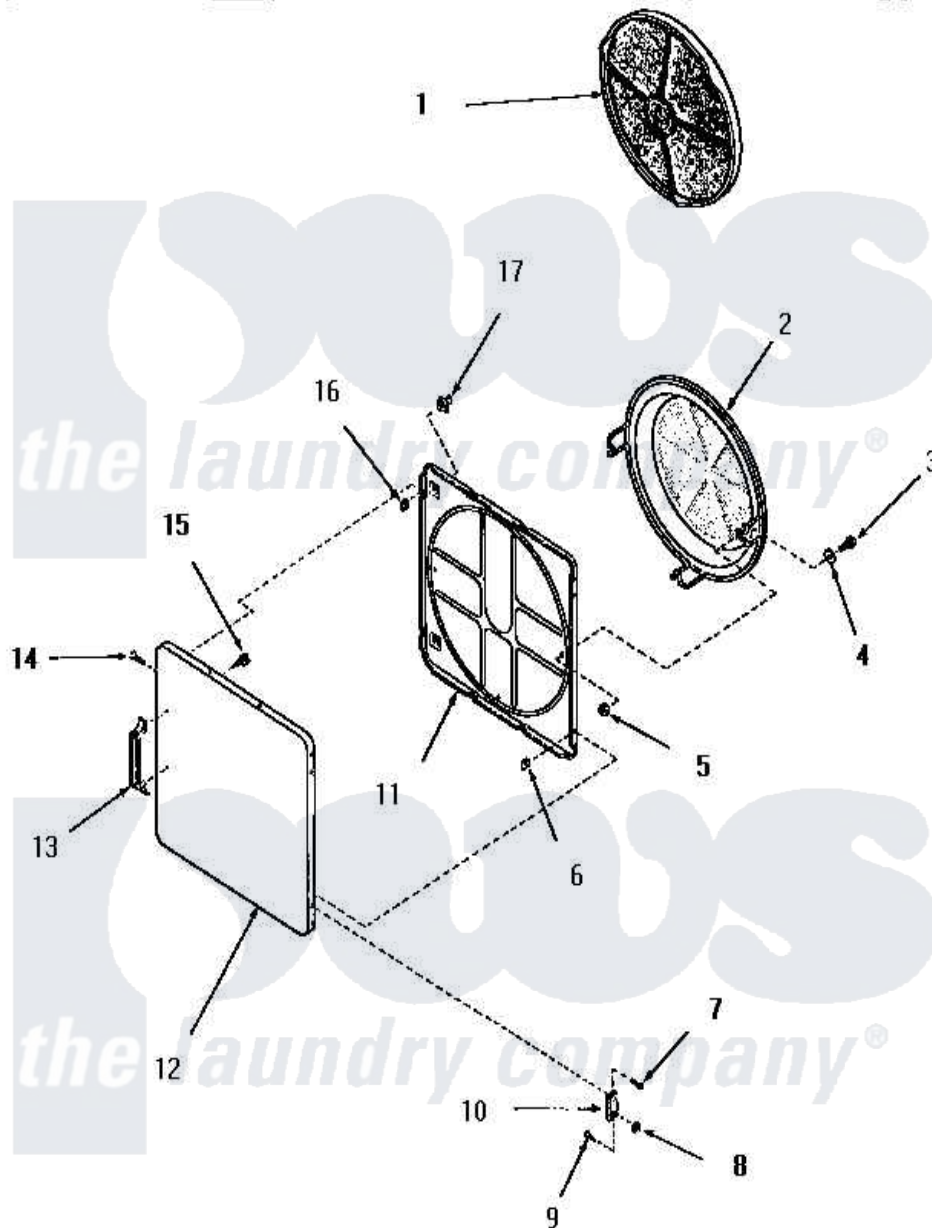

Amana FG3871 10 - LOADING DOOR

Amana Residential Amana FG3871 Dryer Parts Parts Diagram 10 - LOADING DOOR
 Click on the part number to view part

Item	Original Part Number	Replaced By	Status	Part Description
1	53002		Not Available	NO LONGER AVAILABLE
2	54731	54-731		Bake Element
3	02422			Screw, 1/4-20 X 1/2 HeX
4	Q6275		Not Available	WASHER
5	52566	27001225		Nut, Jam Mid Lock 1/4-20
6	52865		Not Available	SPEED NUT
7	52864	500226		Screw, 8b-16 x 5/8 Tap
8	51236	488130		Nut
9	22649			Screw, 8-32 X 13/32 FI
10	70014			Hinge
11	54665	54-665		Bake Element
12	52489H		Not Available	OUTER DOOR PANEL, HARVEST GOLD
"	52489A		Not Available	OUTER DOOR PANEL, AVOCADO
"	52489C		Not Available	OUTER DOOR PANEL, COPPERTONE

"	52489W		Not Available	OUTER DOOR PANEL, WHITE
13	54068	61925		Pull Door Commercial Black
14	52864	500226		Screw, 8b-16 x 5/8 Tap
15	52150	489464		Screw
16	52865		Not Available	SPEED NUT
17	54661	LA-1003		Door Catch Kit