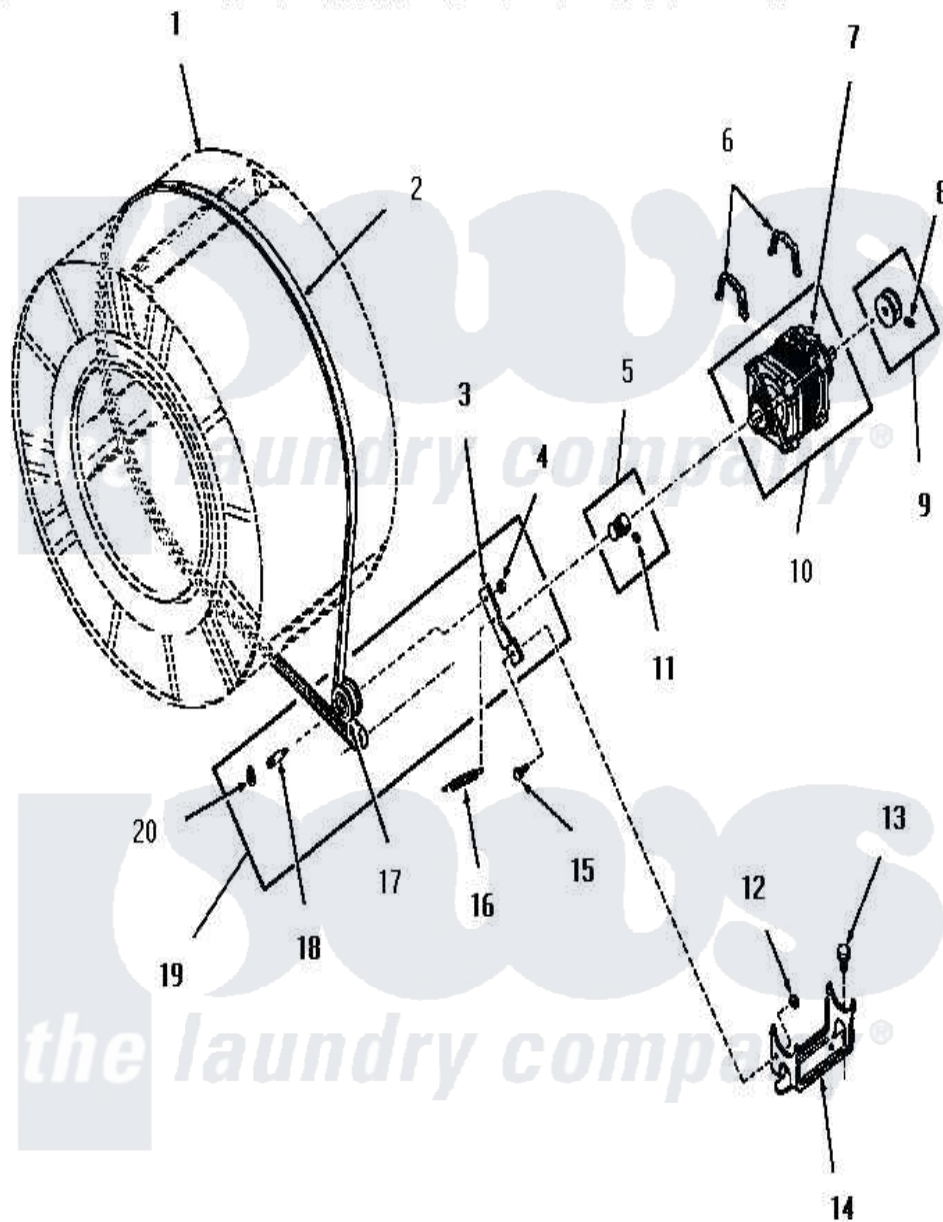

Amana FG3871 11 - MOTOR, IDLER AND BELT

Amana Residential Amana FG3871 Dryer Parts Parts Diagram 11 - MOTOR, IDLER AND BELT
 Click on the part number to view part

Item	Original Part Number	Replaced By	Status	Part Description
1	Y00000000		Not Available	SEE NOTE CLOTHES DRUM
2	52556			Belt
3	54410		Not Available	LEVER,IDLER
4	52566	27001225		Nut, Jam Mid Lock 1/4-20
5	52593		Not Available	ASSY,MOTOR PULLEY
6	51789	660658		Clamp, Motor Mounting 343481 685441
7	53249		Not Available	SWITCH
"	Y00000000		Not Available	SEE NOTE MOTOR SWITCH, WESTINGHOUSE -- (NOT REPLACEABLE)
"	53226		Not Available	SWITCH,MOTOR
8	02771			Screw, 1/4-20 x 3/8 Hex S
9	53522			Pulley, Motor
10	52697		Not Available	MOTOR
11	52906		Not Available	SETSCREW
12	52566	27001225		Nut, Jam Mid Lock 1/4-20

13	23928	Not Available	CAP SCREW AND LOCKWASHER
14	51824	Not Available	MOUNT,MOTOR
15	52567		Bolt, Shoulder
16	52323		Spring
17	Y54414		Assembly, Wheel And Bearing
18	54411	Not Available	SHAFT,IDLER LEVER
19	54415	Not Available	LEVER,IDLER
20	23748		Ring, Retaining