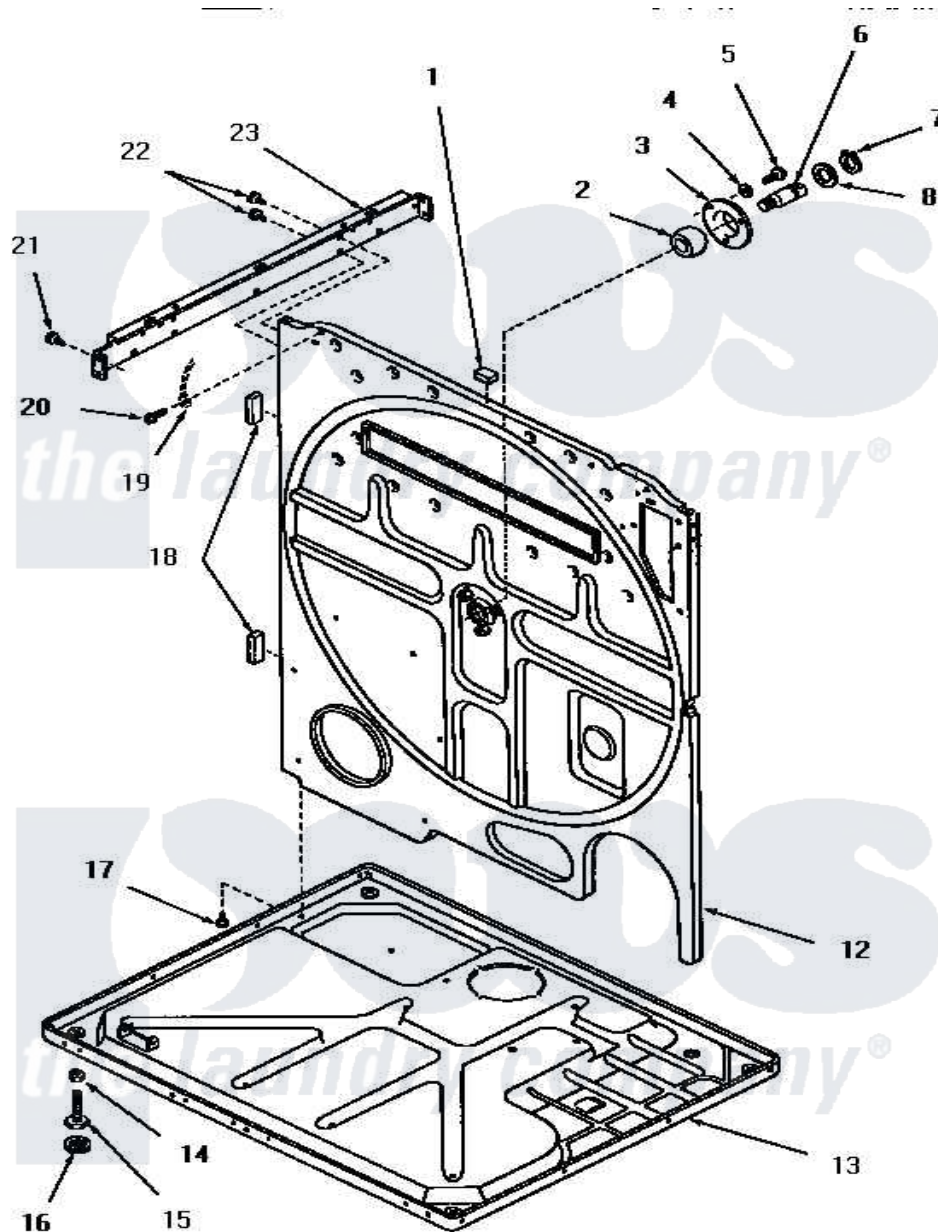

# Amana FG3871 13 - REAR FRAME AND FRAME BASE

Amana Residential Amana FG3871 Dryer Parts Parts Diagram 13 - REAR FRAME AND FRAME BASE  
 Click on the part number to view part

Item	Original Part Number	Replaced By	Status	Part Description
1	Y0054053	<a href="#">Y0301205</a>		Element- L
2	<a href="#">Y52079</a>			Bearing, Drum Shaft
3	51826		Not Available	COVER,BEARING
4	<a href="#">03189</a>			LoCkwasher, 1/4 Std-C P
5	53589	<a href="#">8204624</a>		Bolt
6	53132		Not Available	SHAFT,DRUM
7	<a href="#">70061</a>			Ring, Retaining
8	<a href="#">Y52564</a>			Washer
12	52574		Not Available	FRAME,REAR
13	Y52572		Not Available	FRAME BASE
14	52794	<a href="#">62739</a>		Nut, Lock
15	Y52696	<a href="#">Y305086</a>		Adjustable Leg And Nut
16	70282	<a href="#">Y314137</a>		Foot, Rubber
17	25723	<a href="#">27001200</a>		Screw
18	20354		Not Available	BUMPER PAD
19	Y00000000		Not Available	SEE NOTE GROUND WIRE, GREEN

20	51784		Not Available	SCREW, 10B-16 X 1/2 HEX
21	25723	<a href="#">27001200</a>		Screw
22	51780	<a href="#">3390631</a>		Screw, 10-16 X 3/8
23	51818		Not Available	SUPPORT CHANNEL, RIGHT OR LEFT