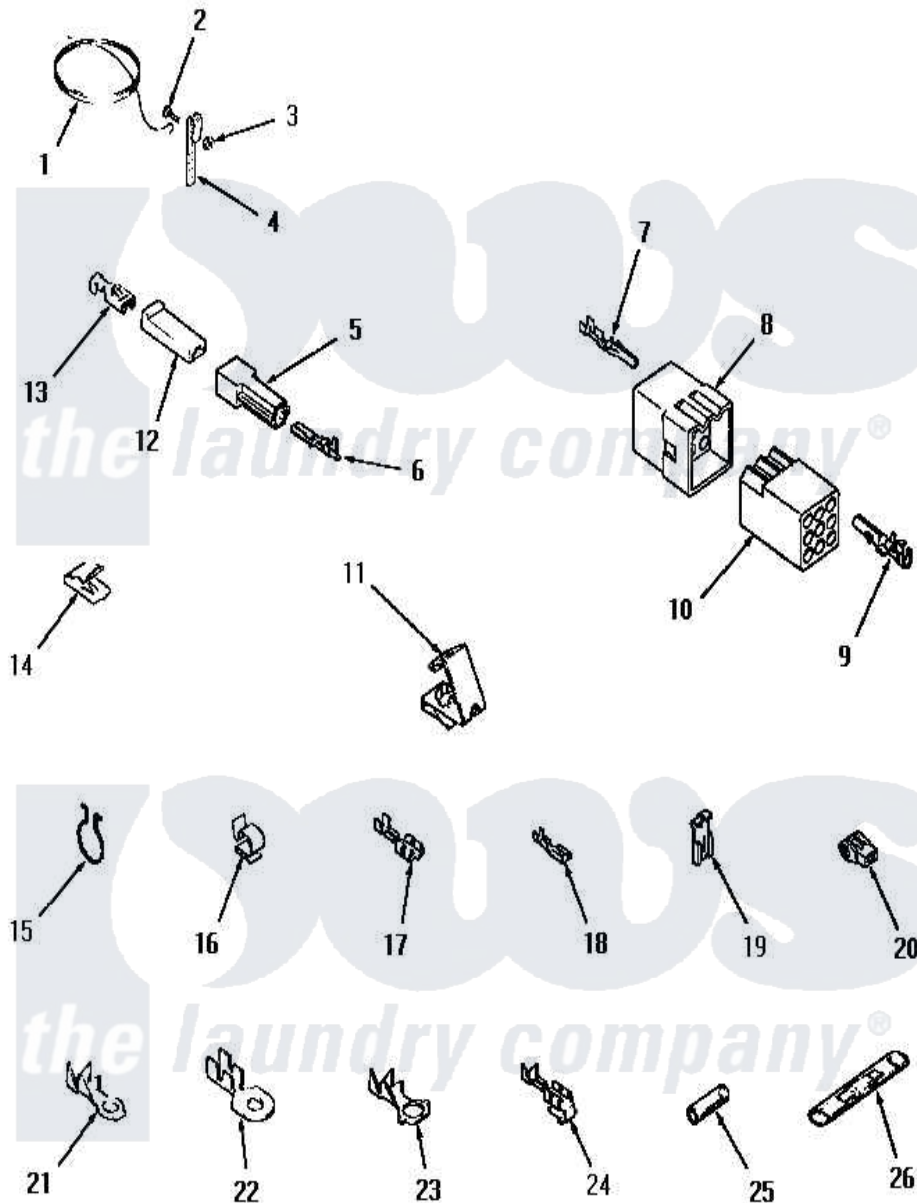

Amana FG3871 14 - WIRE AND TERMINALS

Amana [Residential Amana FG3871 Dryer Parts](#) Parts Diagram 14 - WIRE AND TERMINALS
 Click on the part number to view part

Item	Original Part Number	Replaced By	Status	Part Description
1	Y21429		Not Available	GROUND WIRE
2	21431		Not Available	ROUND HEAD SCREW
3	Y20276		Not Available	NUT
4	21430		Not Available	STRAP, GROUND
5	90788		Not Available	HOUSING, TAB
6	00133			Terminal, Tab-1/4 Male
7	Y00116			Terminal, Pin-Male
8	23033			Plug, 9 Circuit
9	Y00117	5011-XX		093 Female Socket
10	26163			Receptacle, 9 Circuit
11	00158		Not Available	GROUND CLIP
12	90789			Connector
13	Y00115			Lock In Spade Terminal (18 Gaug (1/4 Inch-(1) 18 Gauge Wire)
14	20309			Cable Clip
15	51291			Clip, Wire

16	21036		Clip, Cable
17	Y00119	Not Available	SPADE TERMINAL(18 GAUGE) (1/4 INCH-(1) 18 GAUGE WIRE)
18	00112		Terminal, Spade-3/16 Fe
19	Y00120		Terminal, Flag-1/4 Fema
20	70210	Not Available	INSULATOR,BLUE
21	00110		No. 10 18 Gauge Wire
22	Y00111		Ring Terminal No.10 No.10 18 Gauge Wires Or
23	Y00113	Not Available	TERMINAL,RING-1/4 STUD
24	Y00114		Spade Terminal
25	Y21365	503670	Sleeve Insulator
26	21091	Not Available	CONNECTOR TWO 1/4 INCH MALE
NI	20680	Not Available	18 GAUGE WIRE
"	20679	Not Available	WIRE, 12 GAUGE