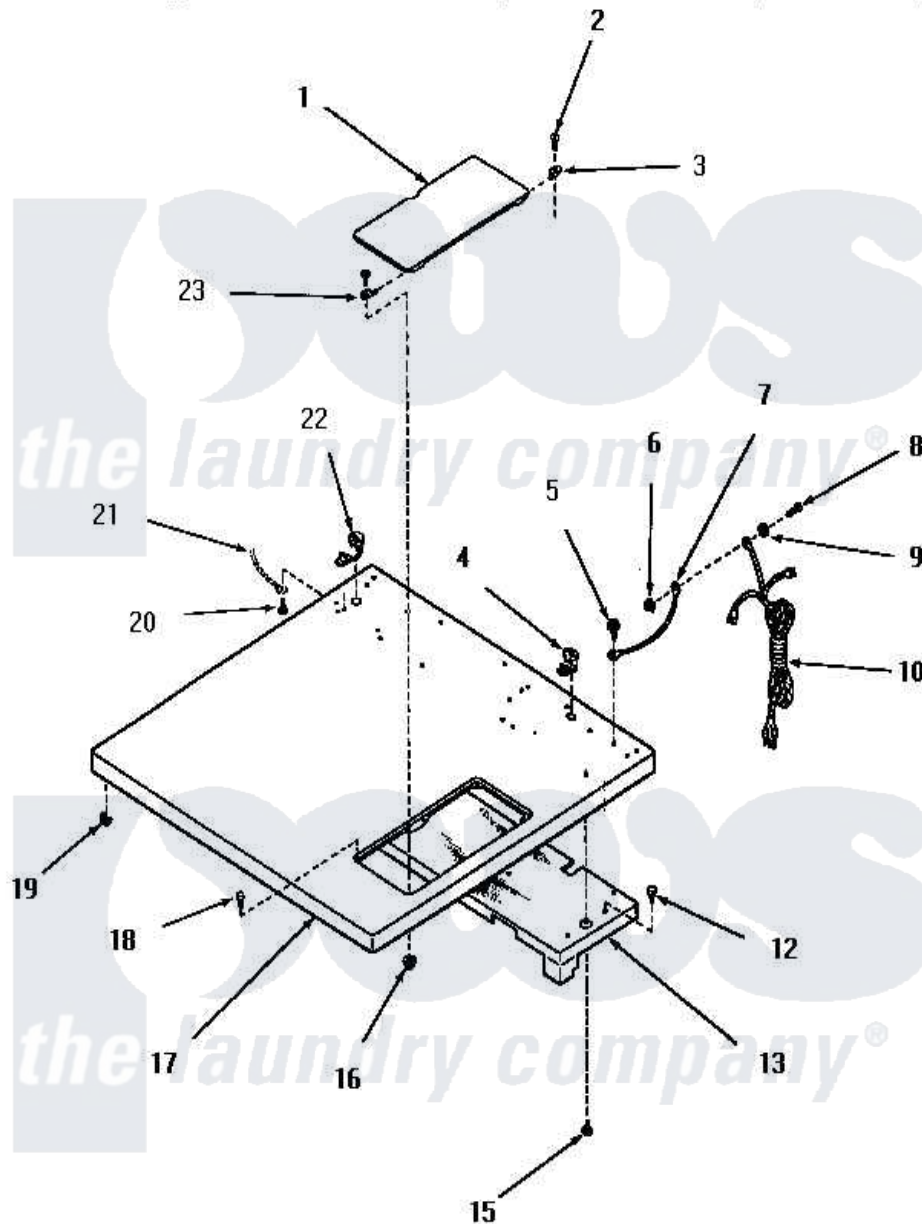

Amana FG4180 01 - CABINET TOP

Amana [Residential Amana FG4180 Dryer Parts](#) Parts Diagram 01 - CABINET TOP
 Click on the part number to view part

Item	Original Part Number	Replaced By	Status	Part Description
1	55868W		Not Available	ACCESS DOOR, WHITE
"	55868H		Not Available	ACCESS DOOR, HARVEST GOLD
"	55868C		Not Available	ACCESS DOOR, COPPERTONE
"	55868A		Not Available	ACCESS DOOR, AVOCADO
2	03630		Not Available	SCREW,6-32 X 3/8 ROUND
3	51351			Hinge, Rear
4	21903	211881		Grommet, Cord Part Not Used- Gas Models Only
5	51924			Screw, 10-24 X 1/2 HeX
6	23951	M0282009		Nut
7	54300		Not Available	GROUND WIRE, GREEN
8	20267			Screw, 10-24 X 3/8 Round
9	03815			Lockwasher, No.10 Ext Shk
10	51508		Not Available	POWER CORD
12	51355	51-355		5500w/240v, 13-23/32, Low Watt

13	52614	Not Available	TOP BAFFLE ASSEMBLY
15	55985	W10116760	Screw
16	22678		Nut, Nylon
17	55867W	Not Available	CABINET TOP, WHITE
"	55867A	Not Available	CABINET TOP, AVOCADO
"	55867C	Not Available	CABINET TOP, COPPERTONE
"	55867H	Not Available	CABINET TOP, HARVEST GOLD
18	53445		Bumper
19	23007	Not Available	CAGED NUT
20	51924		Screw, 10-24 X 1/2 HeX
21	Y00000000	Not Available	SEE NOTE GROUND WIRE, GREEN
22	52113		Relief, Strain
23	51350		Hinge, Front