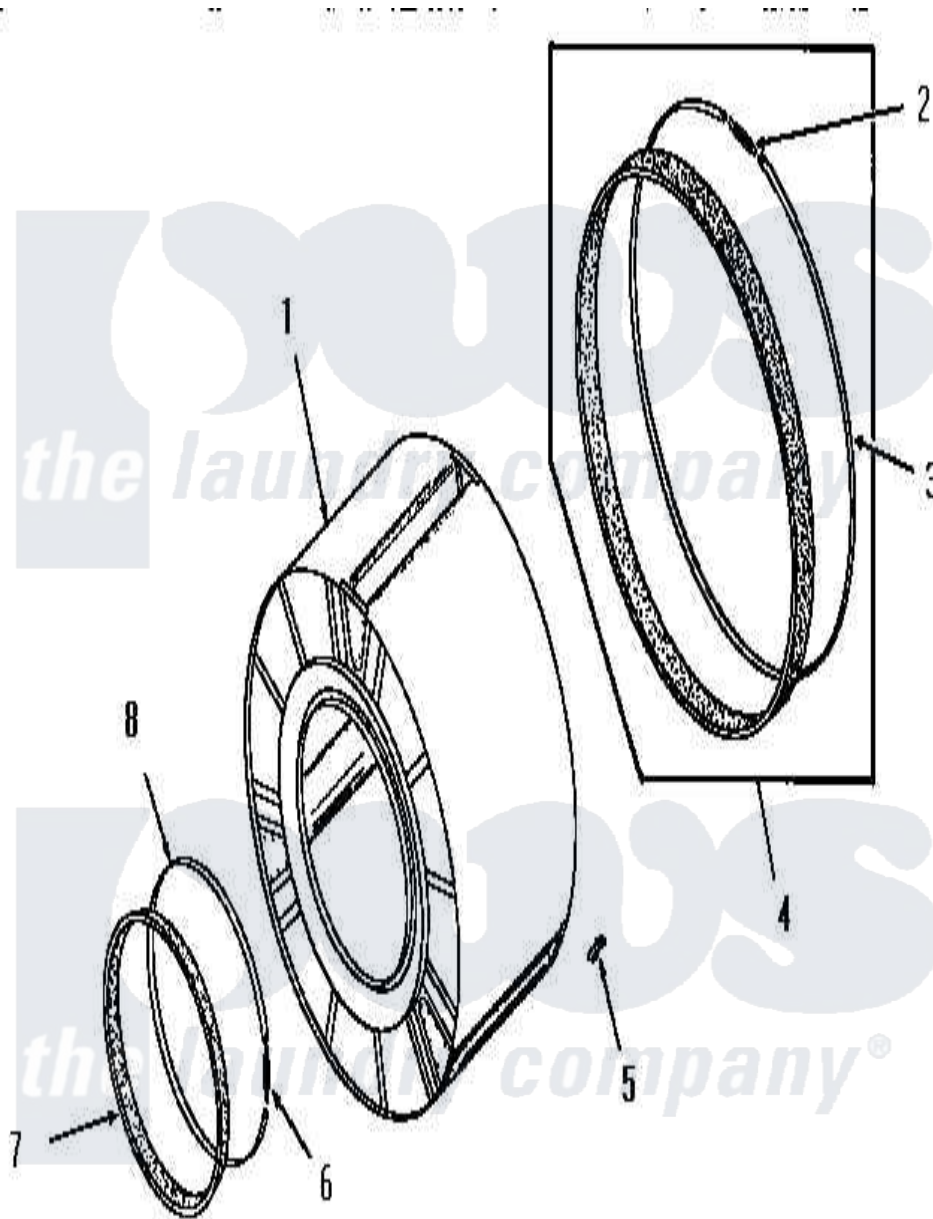

Amana FG4180 02 - CLOTHES DRUM

Amana Residential Amana FG4180 Dryer Parts Parts Diagram 02 - CLOTHES DRUM
 Click on the part number to view part

Item	Original Part Number	Replaced By	Status	Part Description
1	53135			Assembly, Drum
2	52310			Spring
3	50781			Strap, Seal
4	51883A			Assembly, Seal
5	51201		Not Available	CLIP
6	50168			Spring
7	51881			Seal, Front
8	50169			Strap, Retainer