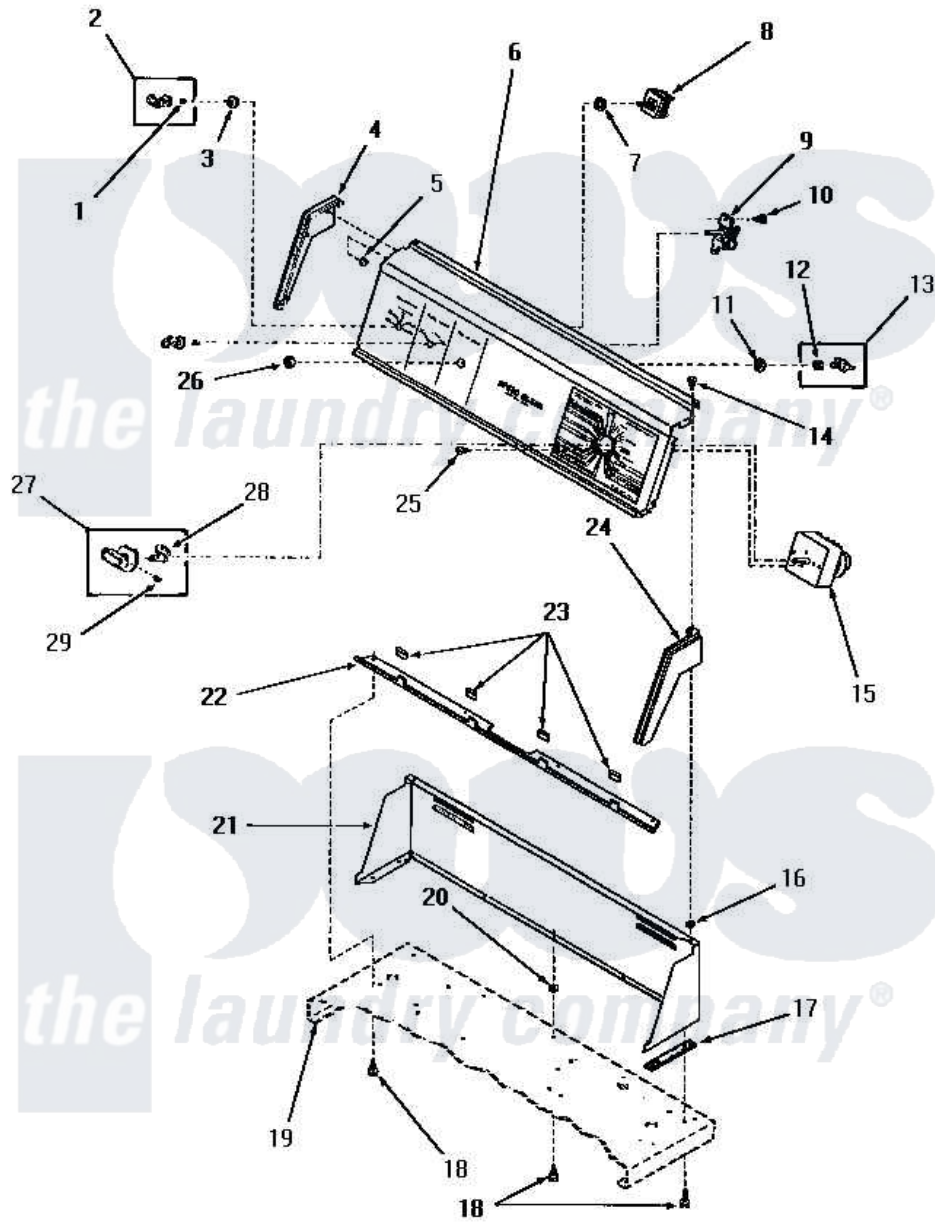

Amana FG4180 03 - CONTROL PANEL, CONTROL HOOD AND CONTROLS

Amana Residential Amana FG4180 Dryer Parts Parts Diagram 03 - CONTROL PANEL, CONTROL HOOD AND CONTROLS

[Click on the part number to view part](#)

Item	Original Part Number	Replaced By	Status	Part Description
1	22244		Not Available	CLIP, C xREPLACE
2	22245		Not Available	xREPLACE
3	24205			Nut, Knurled 3/8-24
4	25124		Not Available	CONTROL HOOD END, LEFT
5	25126	5303284616		Clip
6	Y0053958	59001951		Fuse- Ther
7	91176			Lockwasher, 3/8 Intshkp
8	53380		Not Available	TEMPERATURE SELECTOR SWITCH
10	23962	W10116760		Screw
11	25820		Not Available	LOCKWASHER, 1/2 INT SHK
12	52947			Nut, Hex 15/32-32
13	55882	55882P		Assembly- Switch
14	25232		Not Available	SCREW, 8AB-18X7/8 OVAL
15	52167		Not Available	TIMER

16	24522		Nut, Speed-8ab-18 C1995
17	23028	Not Available	GASKET,CONTROL BOX END
18	55985	W10116760	Screw
19	Y00000000	Not Available	SEE NOTE CABINET TOP
20	23425	Not Available	WASHER,7/32IDX7/16ODX.
21	55906W	Not Available	CONTROL HOOD, WHITE
"	55906A	Not Available	CONTROL HOOD, AVOCADO
"	55906H	Not Available	CONTROL HOOD, HARVEST GOLD
22	52912	Not Available	PANEL SUPPORT BRACKET
23	24859	Not Available	SLEEVE,SUPPORT ANGLE
24	25123	Not Available	CONTROL HOOD END, RIGHT
25	70212		Screw, 8-32 X 5/32 RD H
26	52947		Nut, Hex 15/32-32
27	55900	Not Available	TIMER KNOB ASSEMBLY
28	24283		Indicator, Timer Knob
29	20310	Not Available	SCREW,8-32 X 1/4 HEX S