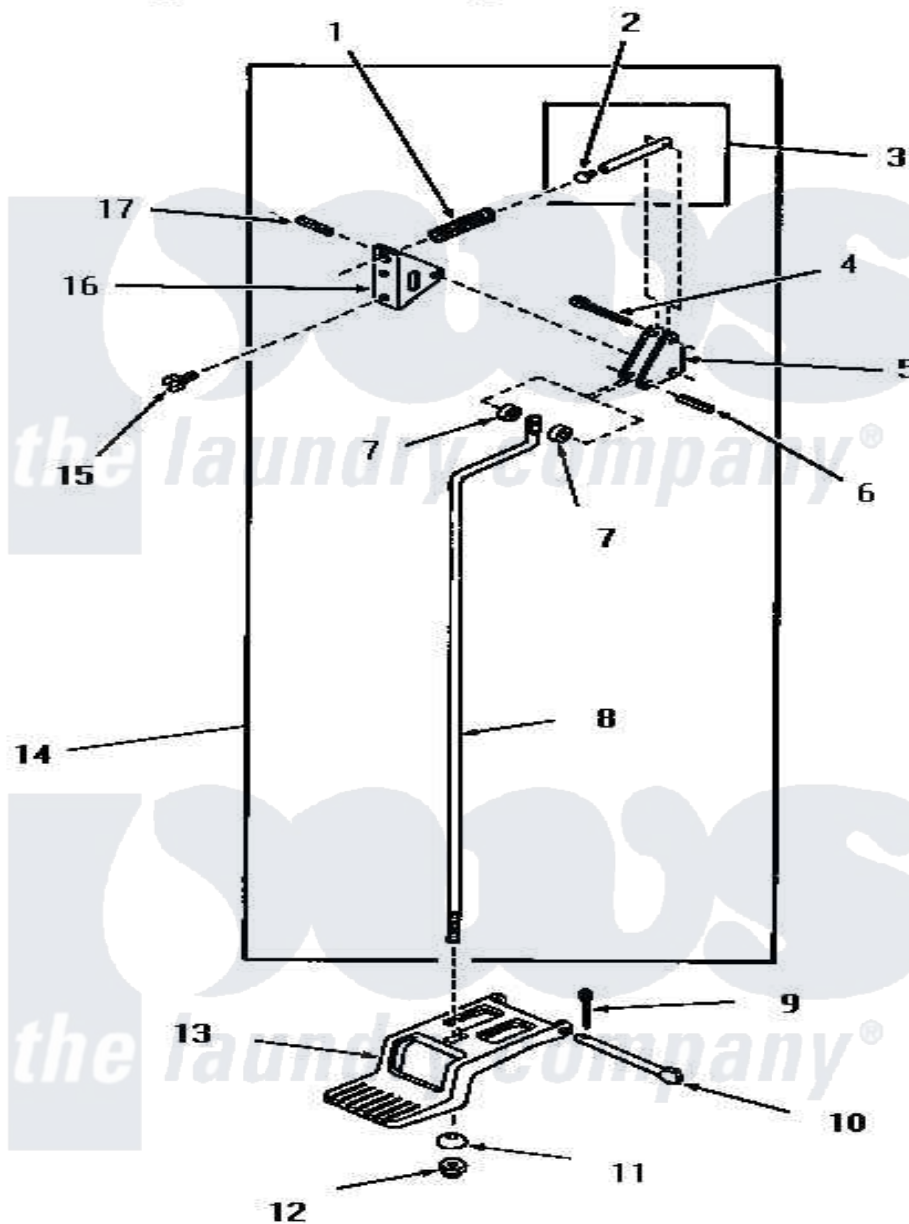

# Amana FG4180 04 - DOOR RELEASE

Amana Residential Amana FG4180 Dryer Parts Diagram 04 - DOOR RELEASE  
 Click on the part number to view part

Item	Original Part Number	Replaced By	Status	Part Description
1	51065		Not Available	DOOR RELEASE SPRING
2	51786		Not Available	PLUG
3	51841		Not Available	DOOR RELEASE PIN ASSEMBLY
4	<a href="#">02578</a>			Pin, Cotter
5	51041		Not Available	DOOR RELEASE LEVER
6	51161		Not Available	PIN,ROLL 1/8 X 3/4
7	<a href="#">51121</a>			Door Release Spacer
8	51837		Not Available	DOOR RELEASE ROD
9	<a href="#">02578</a>			Pin, Cotter
10	51045		Not Available	PEDAL HINGE PIN
11	51046		Not Available	NYLON WASHER
12	51271		Not Available	NUT
13	<a href="#">51802</a>			Pedal, Foot
14	51844		Not Available	DOOR RELEASE ASSEMBLY
15	51246		Not Available	SCREW
16	51052		Not Available	DOOR RELEASE BRACKET