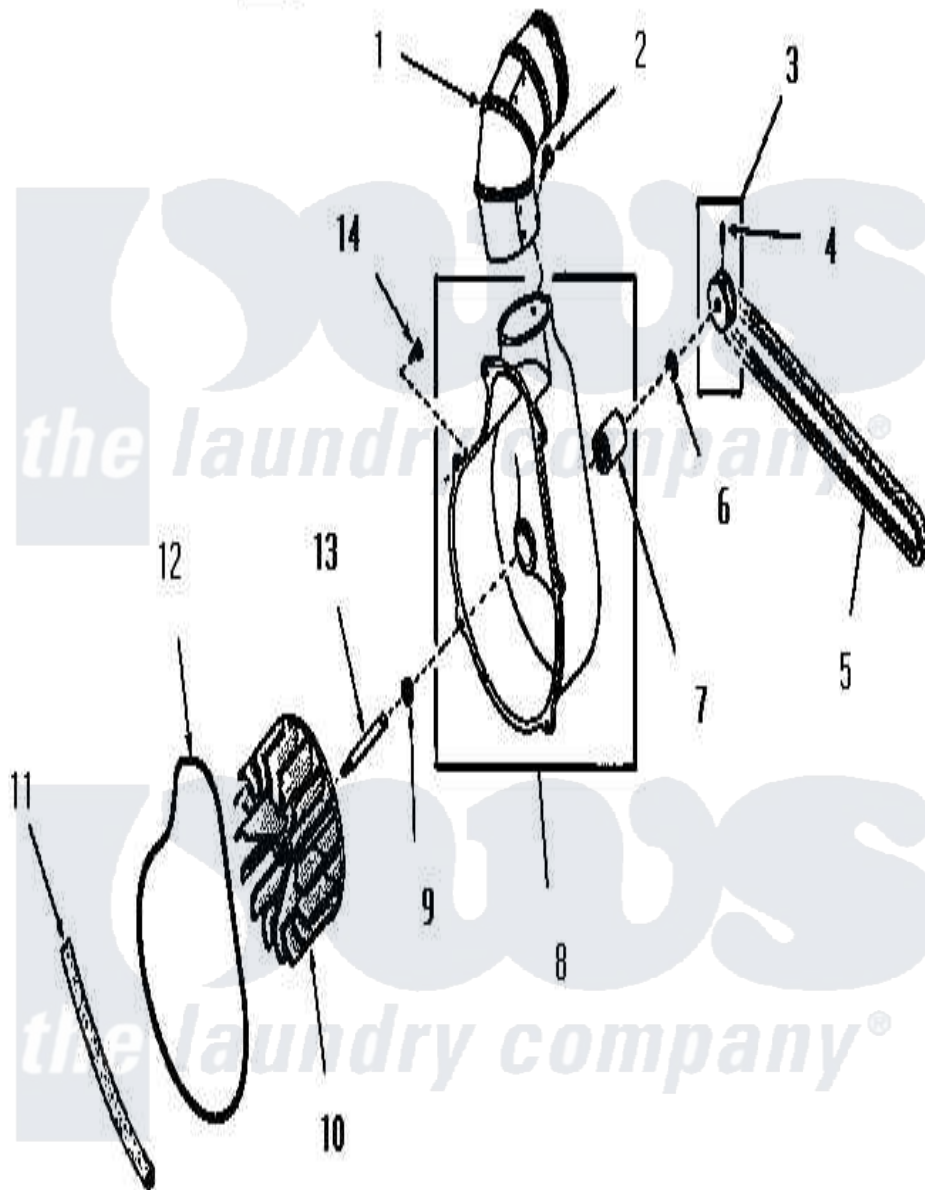

Amana FG4180 05 - EXHAUST FAN

Amana [Residential Amana FG4180 Dryer Parts](#) Parts Diagram 05 - EXHAUST FAN
 Click on the part number to view part

Item	Original Part Number	Replaced By	Status	Part Description
1	Y0052707	31986601B		Switch, Rocker
2	23222	3177991		Screw
3	53521		Not Available	ASSY,PULLEY
4	02771			Screw, 1/4-20 x 3/8 Hex S
5	51994			Belt
6	52549			Washer, 501 ID X3/4 Odx
7	51991		Not Available	BEARING
8	51946		Not Available	HOUSING,BLOWER
9	52549			Washer, 501 ID X3/4 Odx
10	90585		Not Available	IMPELLER
11	51790			Seal
12	51791			Gasket, Housing
13	53519		Not Available	EXHAUST FAN SHAFT
14	51784		Not Available	SCREW,10B-16 X 1/2 HEX