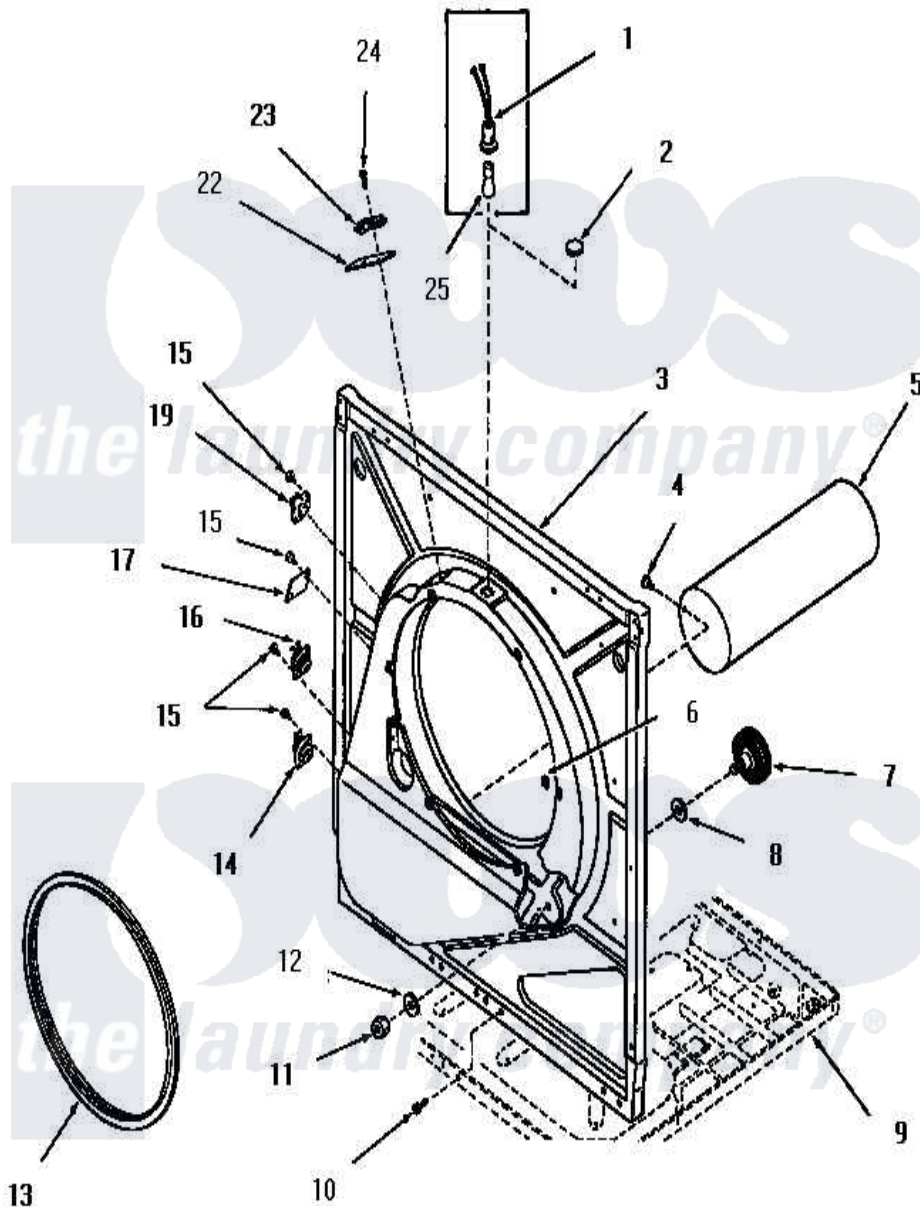

Amana FG4180 06 - FRONT FRAME AND AIR SHROUD

Amana Residential Amana FG4180 Dryer Parts Parts Diagram 06 - FRONT FRAME AND AIR SHROUD
 Click on the part number to view part

Item	Original Part Number	Replaced By	Status	Part Description
1	Y0054609	M0270519		Washer
2	54610		Not Available	PLUG BUTTON
3	51850		Not Available	FRONT FRAME AND AIR SHROUD
4	52150	489464		Screw
5	51821		Not Available	EXHAUST DUCT
6	52865		Not Available	SPEED NUT
7	53555	56285		Roller Cylinder
8	52123			Washer
9	Y00000000		Not Available	SEE NOTE FRAME BASE
10	25723	27001200		Screw
11	52124		Not Available	NUT
12	52122			Washer
13	51798		Not Available	GASKET
14	54736			Thermostat
15	23222	3177991		Screw
16	54737			Thermostat

17	52550	Not Available	COVER PLATE
19	53708		Thermostat
22	52112		Insulation
23	Y51143	Not Available	SWITCH
24	51783		Screw, 6b-20 X 7/8 HeX
25	Y54608	31001575	Bulb, Cylinder Light