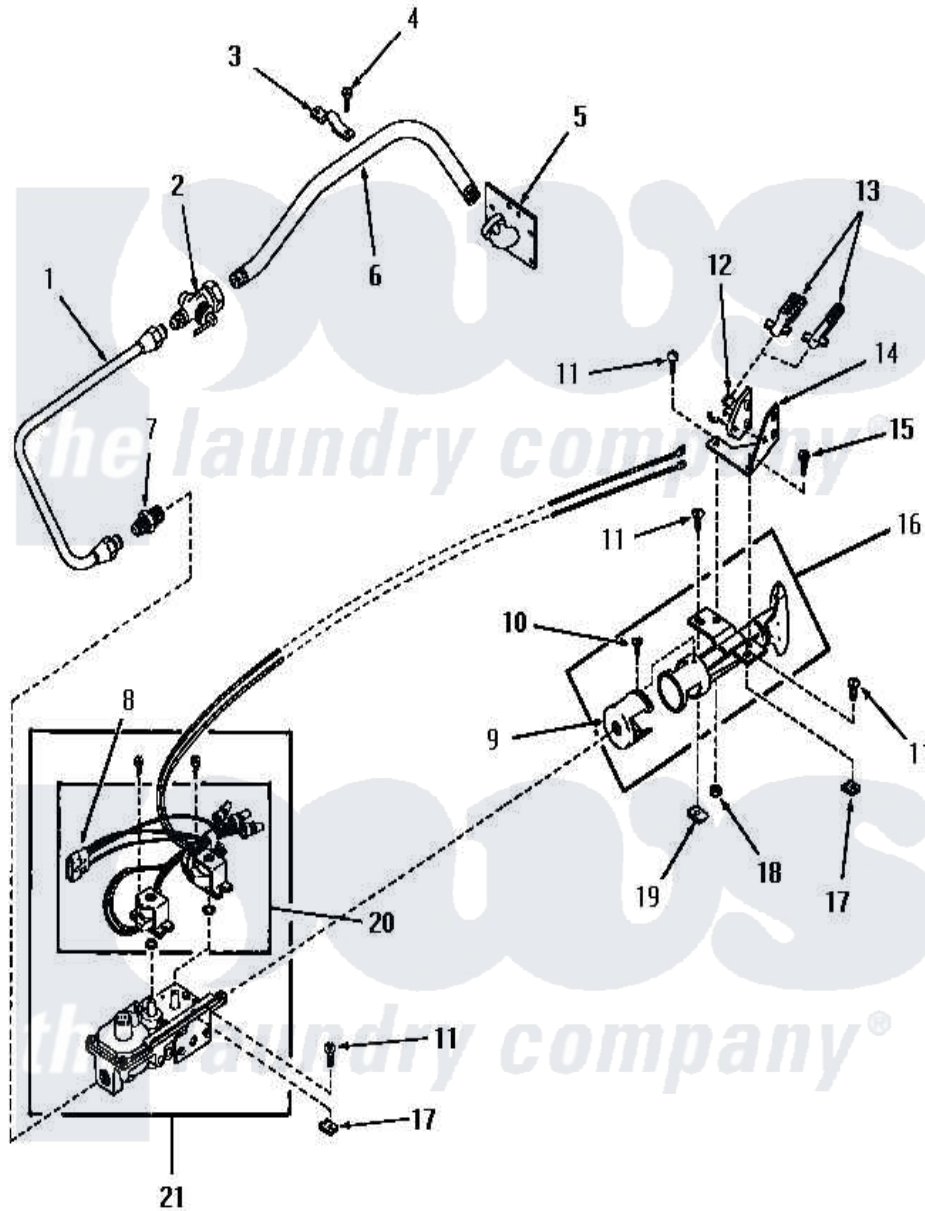

Amana FG4180 07 - GLOW BAR IGNITION BURNER

Amana [Residential Amana FG4180 Dryer Parts](#) Parts Diagram 07 - GLOW BAR IGNITION BURNER
 Click on the part number to view part

Item	Original Part Number	Replaced By	Status	Part Description
1	54407		Not Available	ASSY,INLET GAS TUBE
2	Y51058		Not Available	VALVE
3	51828		Not Available	GAS PIPE CLAMP
4	25723	27001200		Screw
5	51842		Not Available	PIPE SUPPORT
6	51775		Not Available	INLET GAS PIPE
7	54408			Connector, Male
8	55452		Not Available	PLUG
9	53007	53-007		Receptacle
10	53006	53-006		Receptacle
11	20267			Screw, 10-24 X 3/8 Round
12	55435		Not Available	BRACKET,IGNITER
13	55438	4392003		Ignitor
14	55434		Not Available	BRACKET
15	51784		Not Available	SCREW,10B-16 X 1/2 HEX
16	53011		Not Available	TUBE,BURNER

17	21747		Nut, Speed
18	03673	Not Available	NUT
19	20249	36020	Nut-10-24
20	55971A	Not Available	COIL,BURNER
21	55971	Not Available	VALVE,GAS
NI	53255		Assembly, Conversion Kit
"	53408	Not Available	LABEL,CHANGE-OVER
"	56327	Not Available	STICKER
"	56326	Not Available	ASSY,CONVERSION KIT
"	53556	Not Available	STICKER,CONVERSION
"	51211		Orifice, LP No.55 Drill
"	53952		Screw, Vent
"	53390		Plug, Block-Open
"	55753	Not Available	VALVE CONVERTED STICKER
"	50326		Orifice, NG
"	52894	Not Available	STICKER
"	52893		Sticker