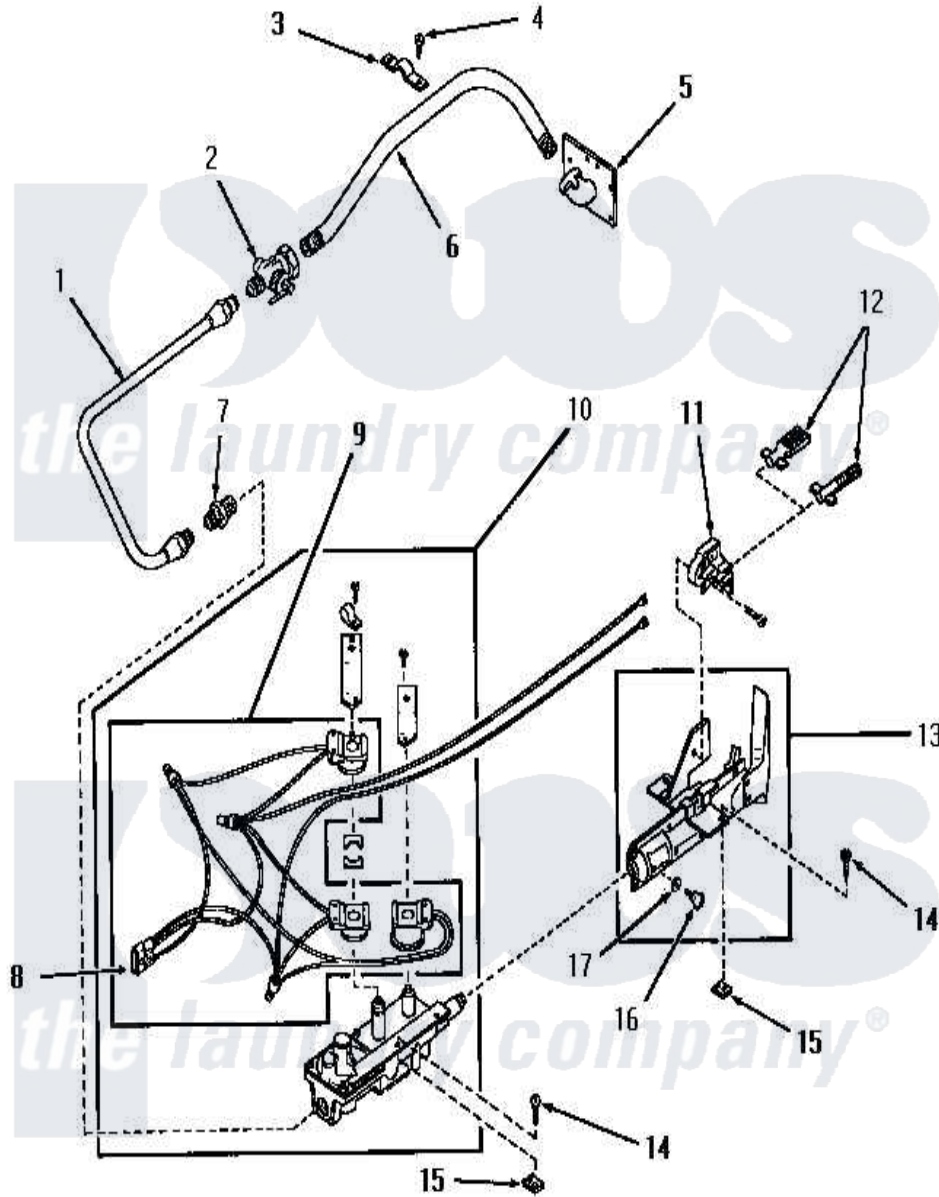

Amana FG4180 08 - GLOW BAR IGNITION BURNER

Amana [Residential Amana FG4180 Dryer Parts](#) Parts Diagram 08 - GLOW BAR IGNITION BURNER
 Click on the part number to view part

Item	Original Part Number	Replaced By	Status	Part Description
1	54460		Not Available	INLET,GAS TUBE
2	Y51058		Not Available	VALVE
3	51828		Not Available	GAS PIPE CLAMP
4	25723	27001200		Screw
5	51842		Not Available	PIPE SUPPORT
6	51775		Not Available	INLET GAS PIPE
7	54408			Connector, Male
8	55452		Not Available	PLUG
9	55439A			Burner Coils
10	55745		Not Available	GAS VALVE ASSEMBLY
11	55448		Not Available	BRACKET,IGNITER xREPLACE
12	55438	4392003		Ignitor
13	55857		Not Available	TUBE,BURNER
14	20267			Screw, 10-24 X 3/8 Round
15	21747			Nut, Speed
16	54466		Not Available	THUMB SCREW

17	54735		Not Available	WASHER
NI	55753		Not Available	VALVE CONVERTED STICKER
"	54477		Not Available	CAP, VENT
"	54495		Not Available	PLUG, BLOCK-OPEN
"	53556		Not Available	STICKER, CONVERSION
"	53408		Not Available	LABEL, CHANGE-OVER
"	50326			Orifice, NG
"	Y0054476	D7431921Q		Gasket
"	53255			Assembly, Conversion Kit
"	51211			Orifice, LP No.55 Drill
"	52893			Sticker
"	55750			Valve Converted Sticker
"	55749		Not Available	ASSY, CONVERSION KIT
"	20247			Plug, Pipe
"	52894		Not Available	STICKER