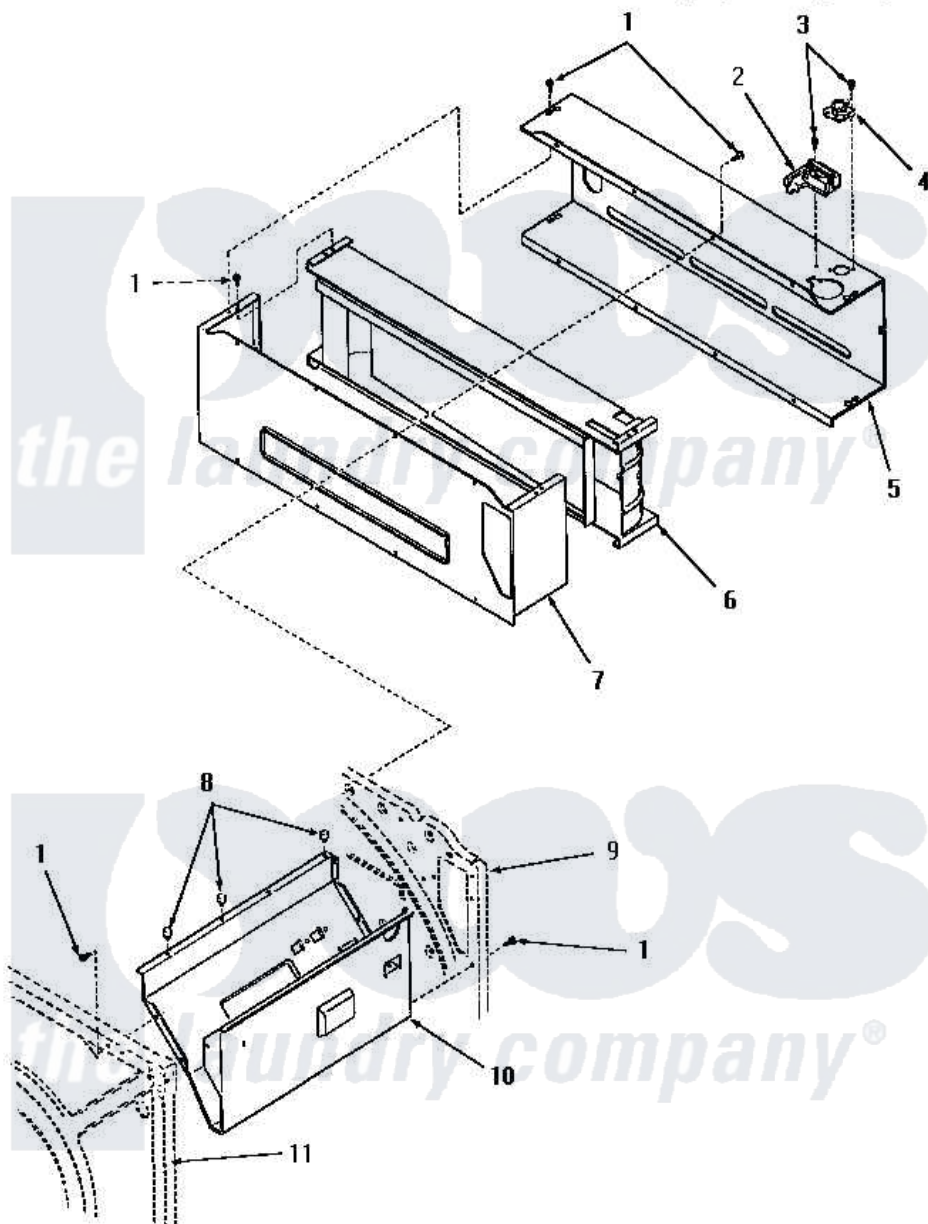

# Amana FG4180 09 - HEATER BOX

Amana [Residential Amana FG4180 Dryer Parts](#) Parts Diagram 09 - HEATER BOX  
 Click on the part number to view part

Item	Original Part Number	Replaced By	Status	Part Description
1	25723	<a href="#">27001200</a>		Screw
2	55428		Not Available	SENSOR
3	23222	<a href="#">3177991</a>		Screw
4	Y55742		Not Available	THERMOSTAT
5	0055427		Not Available	USE B5716202
6	55426		Not Available	ASSY,HEATER BOX LINER
7	Y0051866		Not Available	SUB 58627CG, OVEN BOTTOM
8	52552		Not Available	BUMPER, OVEN DOOR
9	Y00000000		Not Available	SEE NOTE REAR FRAME
10	Y52584		Not Available	BURNER SHIELD
11	Y00000000		Not Available	SEE NOTE FRONT FRAME AND AIR SHROUD