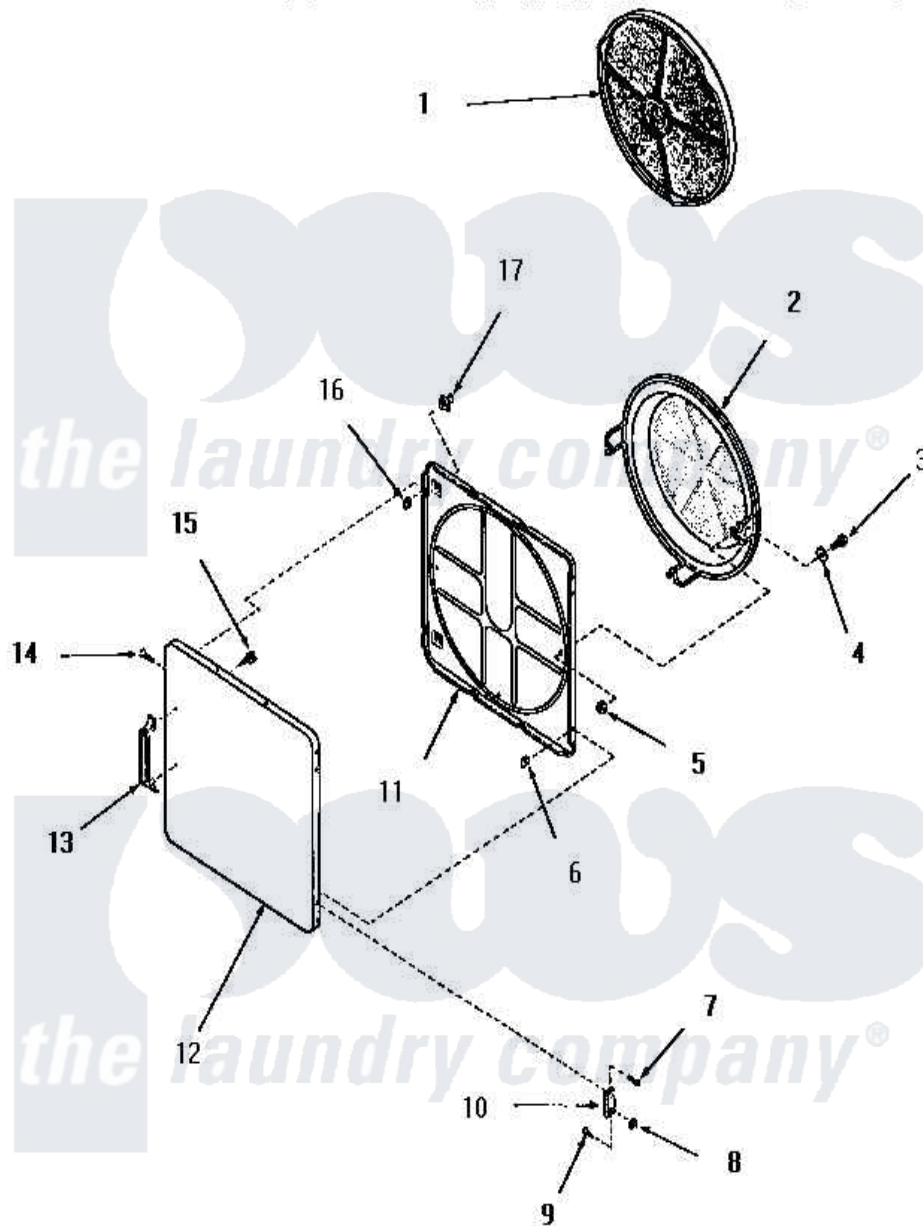

# Amana FG4180 10 - LOADING DOOR

Amana Residential Amana FG4180 Dryer Parts Parts Diagram 10 - LOADING DOOR  
 Click on the part number to view part

Item	Original Part Number	Replaced By	Status	Part Description
1	53002		Not Available	NO LONGER AVAILABLE
2	54731	<a href="#">54-731</a>		Bake Element
3	<a href="#">02422</a>			Screw, 1/4-20 X 1/2 HeX
4	Q6275		Not Available	WASHER
5	52566	<a href="#">27001225</a>		Nut, Jam Mid Lock 1/4-20
6	52865		Not Available	SPEED NUT
7	52864	<a href="#">500226</a>		Screw, 8b-16 x 5/8 Tap
8	51236	<a href="#">488130</a>		Nut
9	<a href="#">22649</a>			Screw, 8-32 X 13/32 FI
10	<a href="#">70014</a>			Hinge
11	54665	<a href="#">54-665</a>		Bake Element
12	55902W		Not Available	OUTER DOOR PANEL, WHITE
"	55902C		Not Available	OUTER DOOR PANEL, COPPERTONE
"	55902A		Not Available	DOOR, UNSHADED
"	55902H		Not Available	DOOR, UNSHADED

13	54068	<a href="#">61925</a>	Pull Door Commercial Black
14	52864	<a href="#">500226</a>	Screw, 8b-16 x 5/8 Tap
15	52150	<a href="#">489464</a>	Screw
16	52865		Not Available SPEED NUT
17	54661	<a href="#">LA-1003</a>	Door Catch Kit