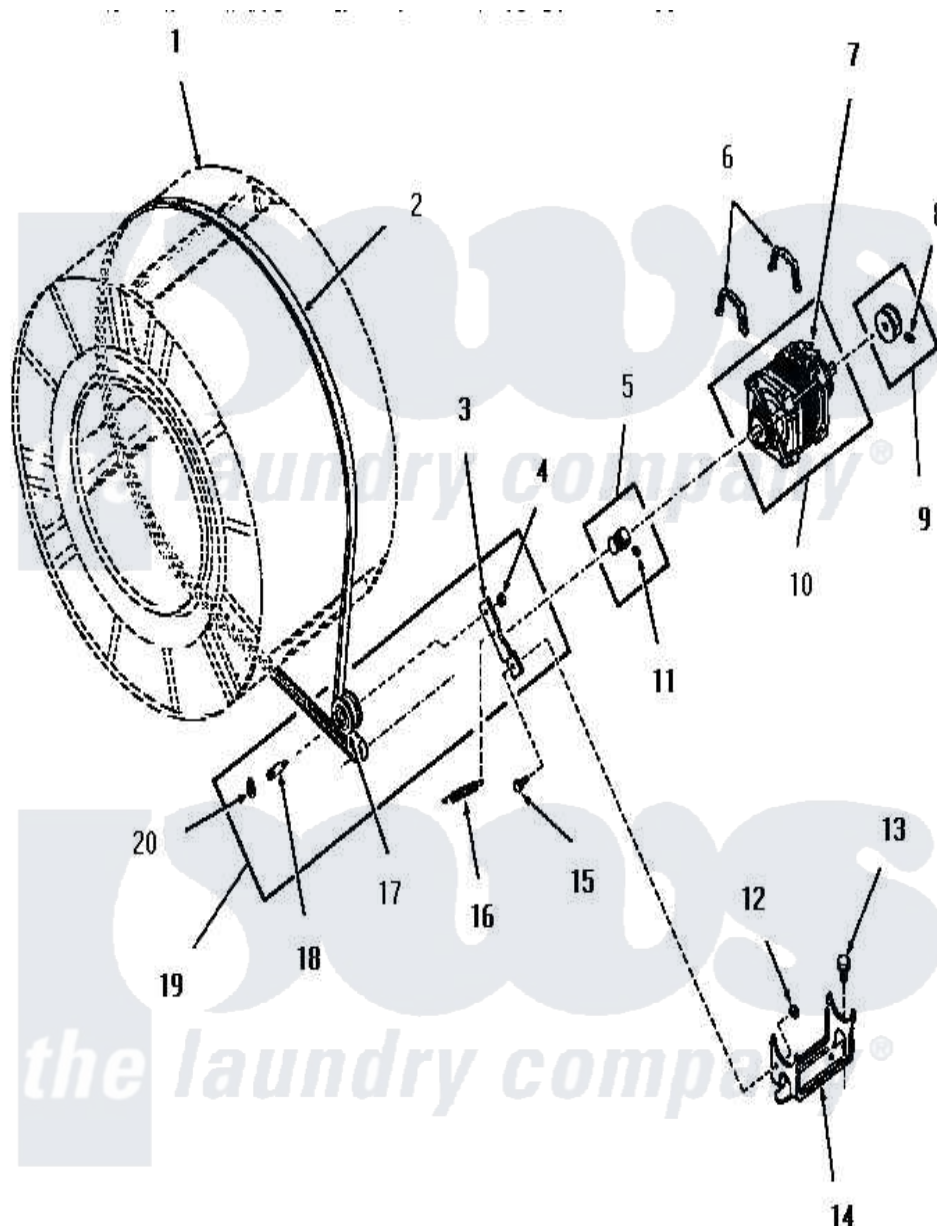

Amana FG4180 11 - MOTOR, IDLER AND BELT

Amana Residential Amana FG4180 Dryer Parts Parts Diagram 11 - MOTOR, IDLER AND BELT
 Click on the part number to view part

Item	Original Part Number	Replaced By	Status	Part Description
1	Y00000000		Not Available	SEE NOTE CLOTHES DRUM
2	52556			Belt
3	54410		Not Available	LEVER,IDLER
4	52566	27001225		Nut, Jam Mid Lock 1/4-20
5	52593		Not Available	ASSY,MOTOR PULLEY
6	51789	660658		Clamp, Motor Mounting 343481 685441
7	53249		Not Available	SWITCH
"	Y00000000		Not Available	SEE NOTE MOTOR SWITCH, WESTINGHOUSE -- (NOT REPLACEABLE)
"	53226		Not Available	SWITCH,MOTOR
8	02771			Screw, 1/4-20 x 3/8 Hex S
9	53522			Pulley, Motor
10	52697		Not Available	MOTOR
11	52906		Not Available	SETSCREW
12	52566	27001225		Nut, Jam Mid Lock 1/4-20

13	23928	Not Available	CAP SCREW AND LOCKWASHER
14	51824	Not Available	MOUNT,MOTOR
15	52567		Bolt, Shoulder
16	52323		Spring
17	Y54414		Assembly, Wheel And Bearing
18	54411	Not Available	SHAFT,IDLER LEVER
19	54415	Not Available	LEVER,IDLER
20	23748		Ring, Retaining