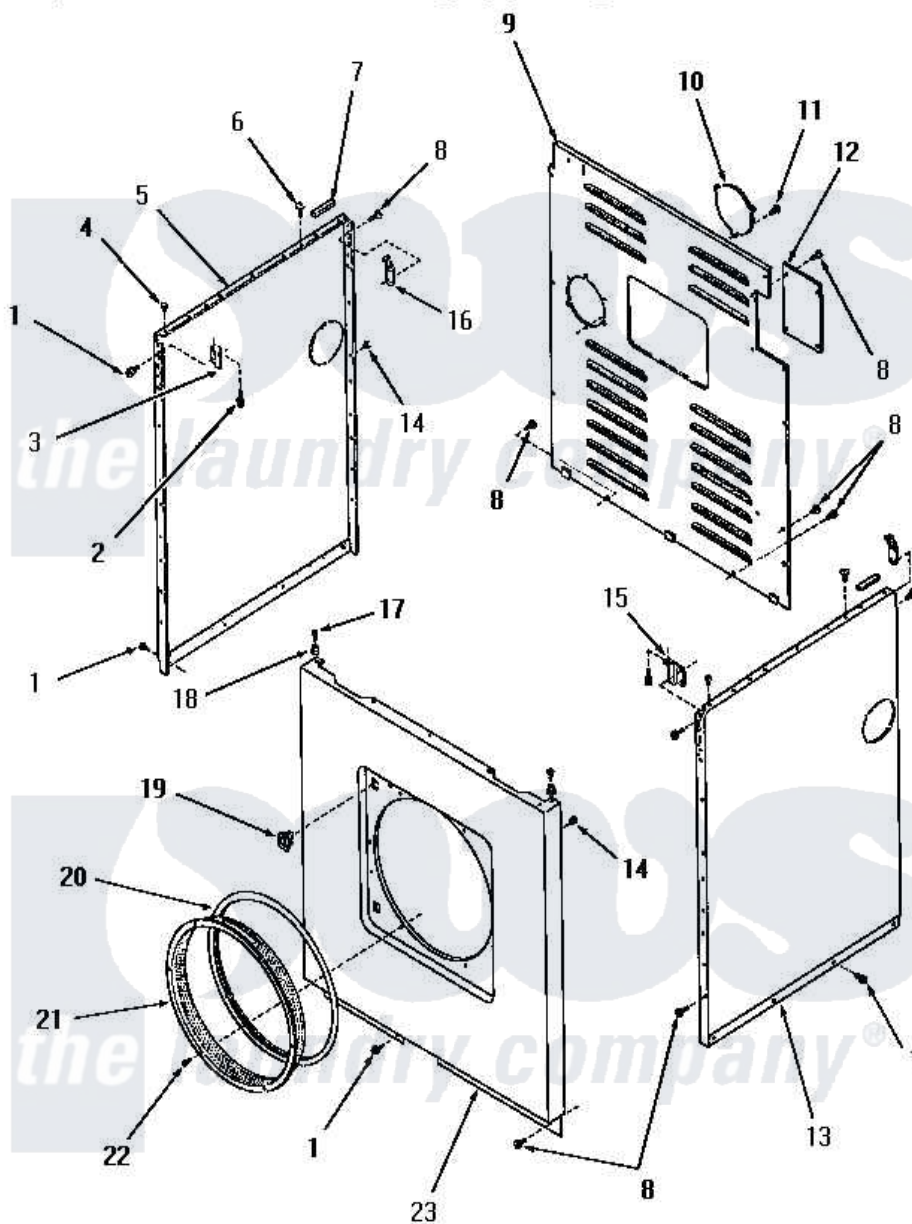

Amana FG4180 12 - PANELS

Amana [Residential Amana FG4180 Dryer Parts](#) Parts Diagram 12 - PANELS
 Click on the part number to view part

Item	Original Part Number	Replaced By	Status	Part Description
1	51784		Not Available	SCREW,10B-16 X 1/2 HEX
2	23008			Screw, 10-24 X 3/4 Sems
3	22847		Not Available	BRACKET
4	21176			Bumper
5	55907W		Not Available	SIDE PANEL, RIGHT, WHITE
"	55907C		Not Available	SIDE PANEL, LEFT, COPPERTONE
"	55907H		Not Available	SIDE PANEL, LEFT, HARVEST GOLD
"	55907A		Not Available	SIDE PANEL, LEFT, AVOCADO
6	52442		Not Available	SCREW, No.10-16 X 3/8"
7	80312			Bumper Pad
8	25723	27001200		Screw
9	52677GR		Not Available	PANEL,REAR xREPLACE
10	51855GR			Plate, Cover
11	51782		Not Available	SCREW, 6B-20X5/16

12	52108GR	Not Available	TERMINAL BLOCK ACCESS PLATE, G
13	55908H	Not Available	SIDE PANEL, RIGHT, HARVEST GOL
"	55908W	Not Available	SIDE PANEL, RIGHT, WHITE
"	55908C	Not Available	SIDE PANEL, RIGHT, COPPERTONE
"	55908A	Not Available	SIDE PANEL, RIGHT, AVOCADO
14	20387		Bumper
15	22846	Not Available	BRACKET
16	52487		Lug, Hold-Down
17	Q6535	Not Available	SCREW, 10B-16 X 3/4 ROU
18	23020	Not Available	MOUNT, PANEL
19	54660	LA-1003	Door Catch Kit
20	51799		Seal, Outer
21	52052GR	Not Available	DUCT RING, GRAY
22	51778		Screw, 8b-18 X 1/2 RD H
23	55901W	Not Available	FRONT PANEL, WHITE
"	55901A	Not Available	FRONT PANEL, AVOCADO
"	55901H	Not Available	PANEL, FRONT
"	55901C	Not Available	FRONT PANEL, COPPERTONE