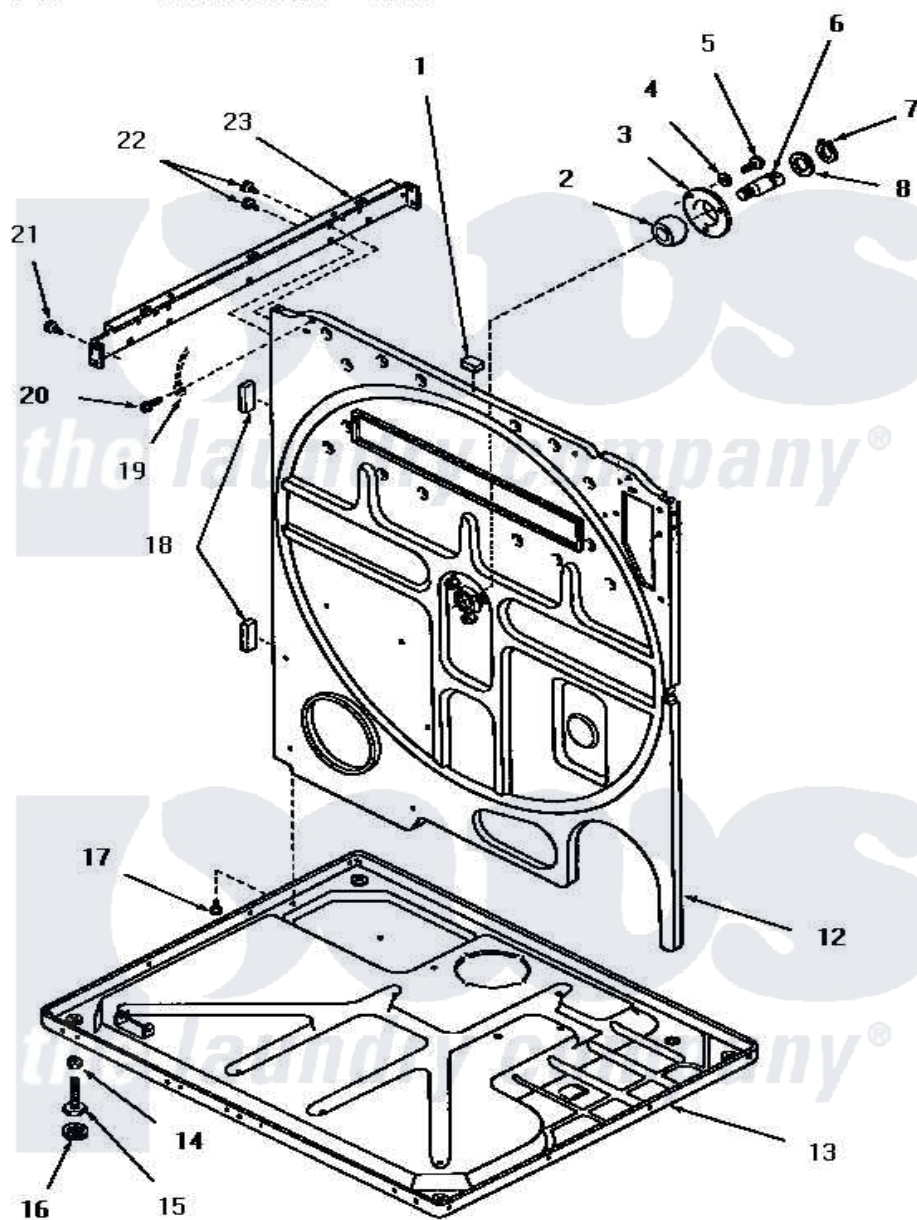

# Amana FG4180 13 - REAR FRAME AND FRAME BASE

Amana Residential Amana FG4180 Dryer Parts Parts Diagram 13 - REAR FRAME AND FRAME BASE  
 Click on the part number to view part

Item	Original Part Number	Replaced By	Status	Part Description
1	Y0054053	<a href="#">Y0301205</a>		ELeMent- L
2	<a href="#">Y52079</a>			Bearing, Drum Shaft
3	51826		Not Available	COVER,BEARING
4	<a href="#">03189</a>			LoCkwasher, 1/4 Std-C P
5	53589	<a href="#">8204624</a>		Bolt
6	53132		Not Available	SHAFT,DRUM
7	<a href="#">70061</a>			Ring, Retaining
8	<a href="#">Y52564</a>			Washer
12	52574		Not Available	FRAME,REAR
13	Y52572		Not Available	FRAME BASE
14	52794	<a href="#">62739</a>		Nut, Lock
15	Y52696	<a href="#">Y305086</a>		Adjustable Leg And Nut
16	70282	<a href="#">Y314137</a>		Foot, Rubber
17	25723	<a href="#">27001200</a>		Screw
18	20354		Not Available	BUMPER PAD
19	Y00000000		Not Available	SEE NOTE GROUND WIRE, GREEN

20	51784		Not Available	SCREW, 10B-16 X 1/2 HEX
21	25723	<a href="#">27001200</a>		Screw
22	51780	<a href="#">3390631</a>		Screw, 10-16 X 3/8
23	51818		Not Available	SUPPORT CHANNEL, RIGHT OR LEFT