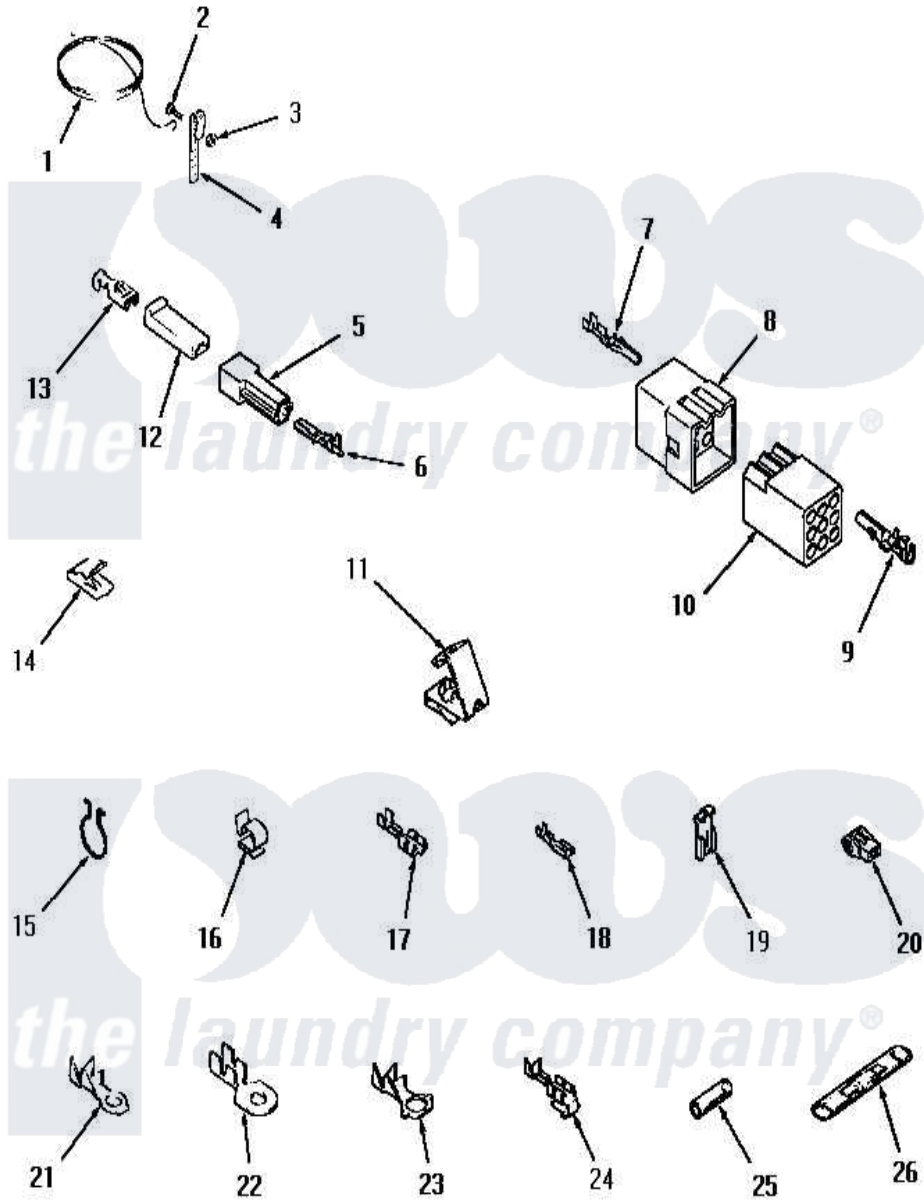

Amana FG4180 14 - WIRE AND TERMINALS

Amana [Residential Amana FG4180 Dryer Parts](#) Parts Diagram 14 - WIRE AND TERMINALS
 Click on the part number to view part

Item	Original Part Number	Replaced By	Status	Part Description
1	Y21429		Not Available	GROUND WIRE
2	21431		Not Available	ROUND HEAD SCREW
3	Y20276		Not Available	NUT
4	21430		Not Available	STRAP, GROUND
5	90788		Not Available	HOUSING, TAB
6	00133			Terminal, Tab-1/4 Male
7	Y00116			Terminal, Pin-Male
8	23033			Plug, 9 Circuit
9	Y00117	5011-XX		093 Female Socket
10	26163			Receptacle, 9 Circuit
11	00158		Not Available	GROUND CLIP
12	90789			Connector
13	Y00115			Lock In Spade Terminal (18 Gaug (1/4 Inch-(1) 18 Gauge Wire)
14	20309			Cable Clip
15	51291			Clip, Wire

16	21036		Clip, Cable
17	Y00119	Not Available	SPADE TERMINAL(18 GAUGE) (1/4 INCH-(1) 18 GAUGE WIRE)
18	00112		Terminal, Spade-3/16 Fe
19	Y00120		Terminal, Flag-1/4 Fema
20	70210	Not Available	INSULATOR,BLUE
21	00110		No. 10 18 Gauge Wire
22	Y00111		Ring Terminal No.10 No.10 18 Gauge Wires Or
23	Y00113	Not Available	TERMINAL,RING-1/4 STUD
24	Y00114		Spade Terminal
25	Y21365	503670	Sleeve Insulator
26	21091	Not Available	CONNECTOR TWO 1/4 INCH MALE
NI	20680	Not Available	18 GAUGE WIRE
"	20679	Not Available	WIRE, 12 GAUGE