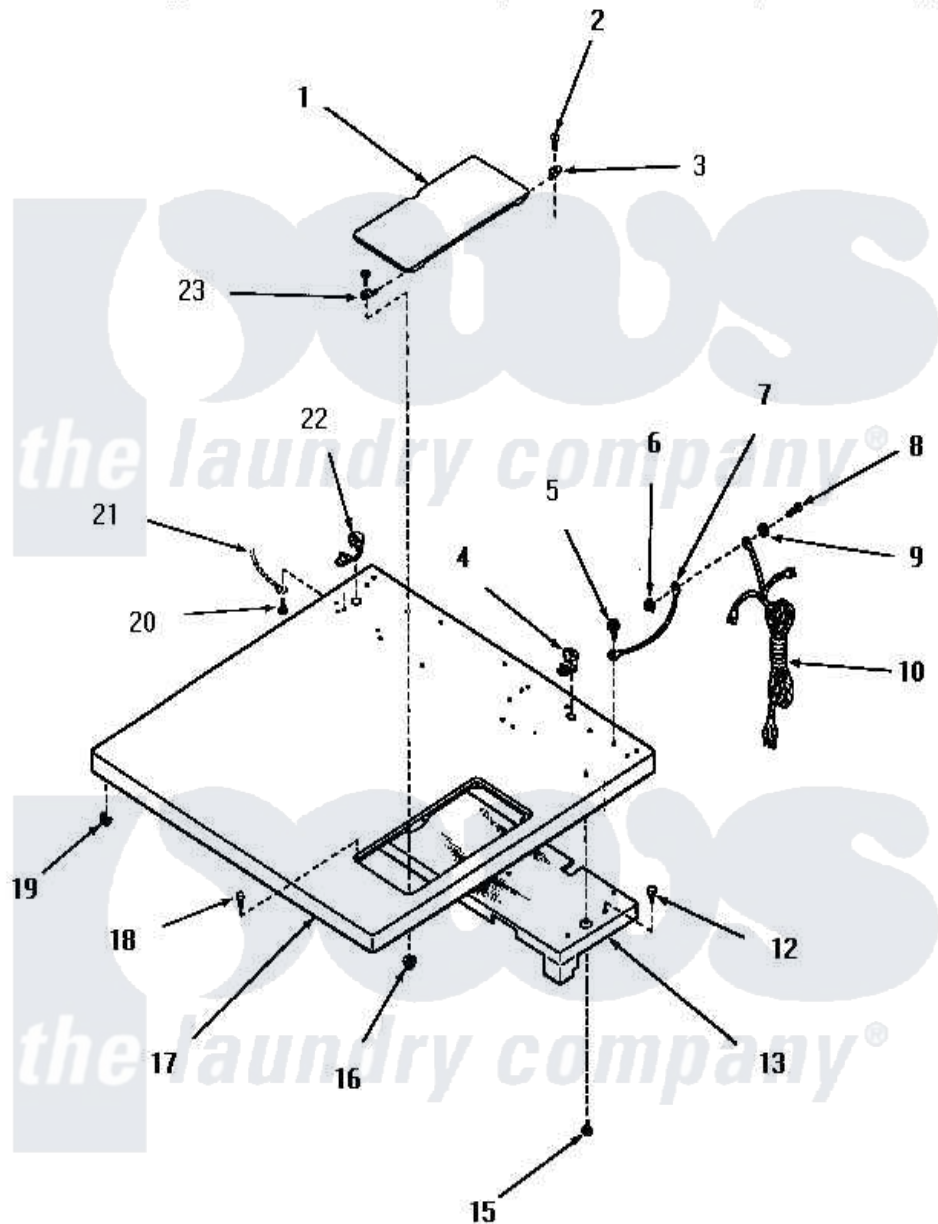

Amana FG4181 01 - CABINET TOP

Amana [Residential Amana FG4181 Dryer Parts](#) Parts Diagram 01 - CABINET TOP
 Click on the part number to view part

Item	Original Part Number	Replaced By	Status	Part Description
1	55868W		Not Available	ACCESS DOOR, WHITE
"	55868H		Not Available	ACCESS DOOR, HARVEST GOLD
"	55868C		Not Available	ACCESS DOOR, COPPERTONE
"	55868A		Not Available	ACCESS DOOR, AVOCADO
2	03630		Not Available	SCREW,6-32 X 3/8 ROUND
3	51351			Hinge, Rear
4	21903	211881		Grommet, Cord Part Not Used- Gas Models Only
5	51924			Screw, 10-24 X 1/2 HeX
6	23951	M0282009		Nut
7	54300		Not Available	GROUND WIRE, GREEN
8	20267			Screw, 10-24 X 3/8 Round
9	03815			Lockwasher, No.10 Ext Shk
10	51508		Not Available	POWER CORD
12	51355	51-355		5500w/240v, 13-23/32, Low Watt

13	52614	Not Available	TOP BAFFLE ASSEMBLY
15	55985	W10116760	Screw
16	22678		Nut, Nylon
17	55867W	Not Available	CABINET TOP, WHITE
"	55867A	Not Available	CABINET TOP, AVOCADO
"	55867C	Not Available	CABINET TOP, COPPERTONE
"	55867H	Not Available	CABINET TOP, HARVEST GOLD
18	53445		Bumper
19	23007	Not Available	CAGED NUT
20	51924		Screw, 10-24 X 1/2 HeX
21	Y00000000	Not Available	SEE NOTE GROUND WIRE, GREEN
22	52113		Relief, Strain
23	51350		Hinge, Front