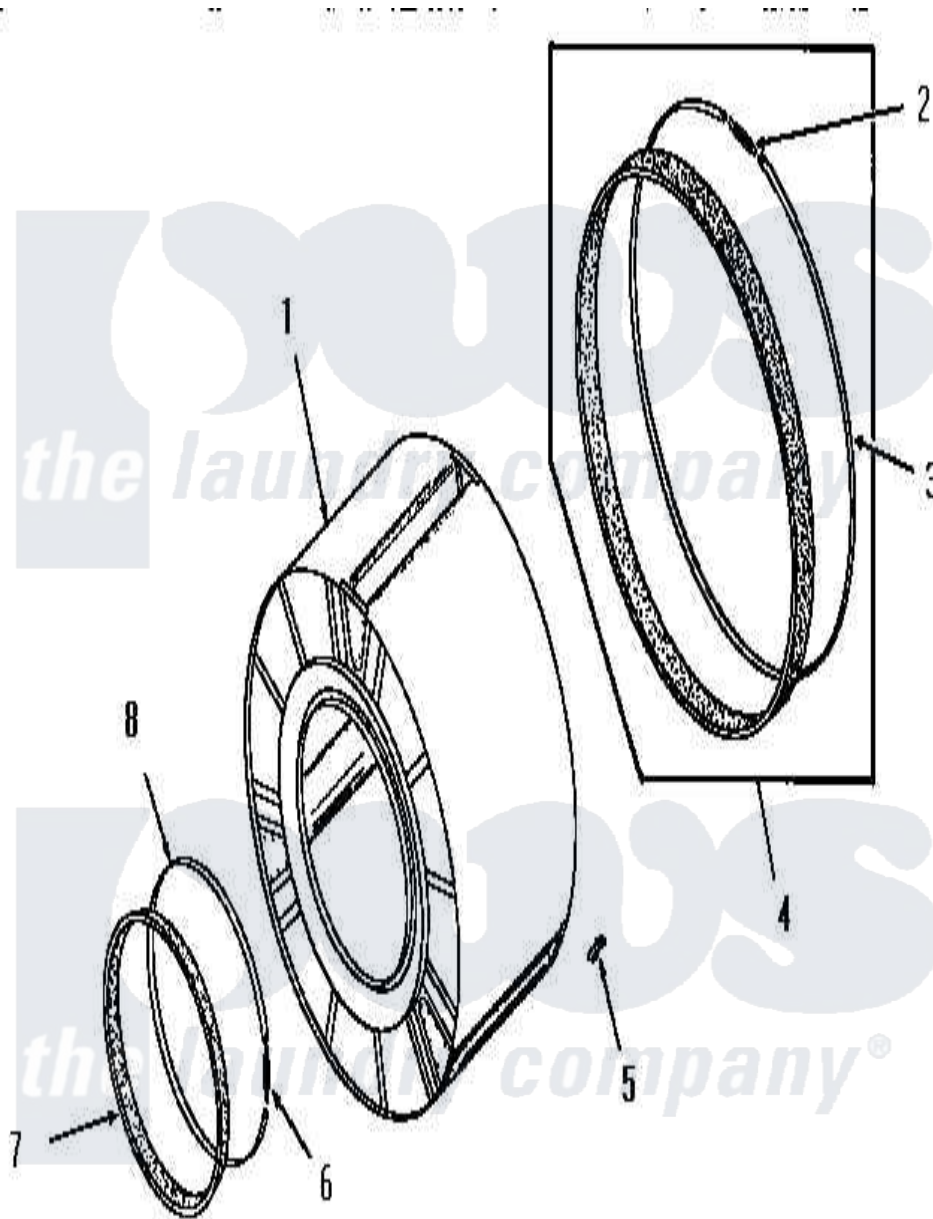

# Amana FG4181 02 - CLOTHES DRUM

Amana Residential Amana FG4181 Dryer Parts Parts Diagram 02 - CLOTHES DRUM  
 Click on the part number to view part

Item	Original Part Number	Replaced By	Status	Part Description
1	53137	<a href="#">53137ENG</a>		50/50 Solder
2	<a href="#">52310</a>			Spring
3	<a href="#">50781</a>			Strap, Seal
4	<a href="#">51883A</a>			Assembly, Seal
5	51201		Not Available	CLIP
6	<a href="#">50168</a>			Spring
7	<a href="#">51881</a>			Seal, Front
8	<a href="#">50169</a>			Strap, Retainer