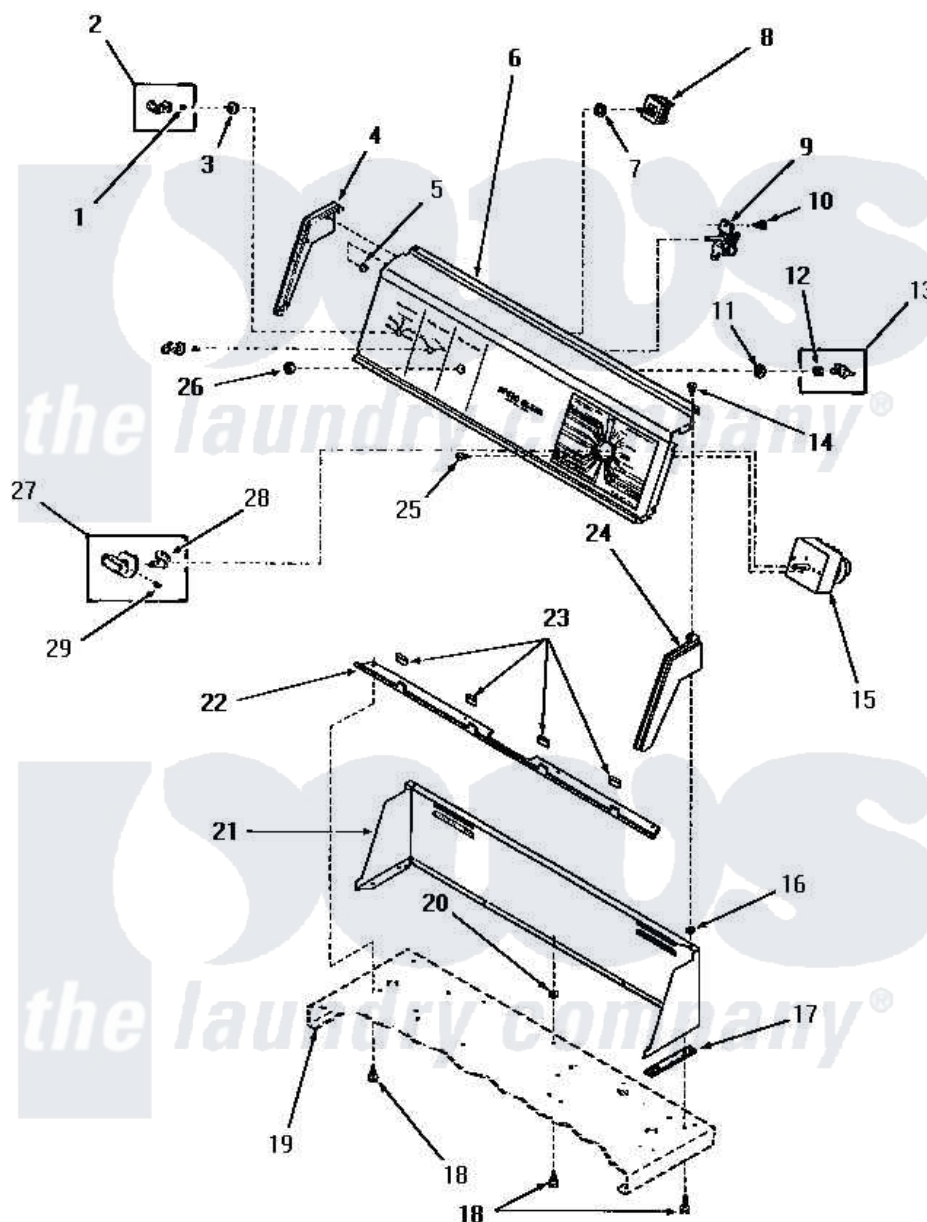

# Amana FG4181 03 - CONTROL PANEL, CONTROL HOOD AND CONTROLS

Amana Residential Amana FG4181 Dryer Parts Parts Diagram 03 - CONTROL PANEL, CONTROL HOOD AND CONTROLS

[Click on the part number to view part](#)

Item	Original Part Number	Replaced By	Status	Part Description
1	22244		Not Available	CLIP, C xREPLACE
2	22245		Not Available	xREPLACE
3	<a href="#">24205</a>			Nut, Knurled 3/8-24
4	25124		Not Available	CONTROL HOOD END, LEFT
5	25126	<a href="#">5303284616</a>		Clip
6	Y0053958	<a href="#">59001951</a>		Fuse- Ther
7	<a href="#">91176</a>			Lockwasher, 3/8 Intshkp
8	53380		Not Available	TEMPERATURE SELECTOR SWITCH
10	23962	<a href="#">W10116760</a>		Screw
11	25820		Not Available	LOCKWASHER, 1/2 INT SHK
12	<a href="#">52947</a>			Nut, Hex 15/32-32
13	55882	<a href="#">55882P</a>		Assembly- Switch
14	25232		Not Available	SCREW, 8AB-18X7/8 OVAL
15	52167		Not Available	TIMER

16	<a href="#">24522</a>		Nut, Speed-8ab-18 C1995
17	23028	Not Available	GASKET,CONTROL BOX END
18	55985	<a href="#">W10116760</a>	Screw
19	Y00000000	Not Available	SEE NOTE CABINET TOP
20	23425	Not Available	WASHER,7/32IDX7/16ODX.
21	55906W	Not Available	CONTROL HOOD, WHITE
"	55906A	Not Available	CONTROL HOOD, AVOCADO
"	55906H	Not Available	CONTROL HOOD, HARVEST GOLD
22	52912	Not Available	PANEL SUPPORT BRACKET
23	24859	Not Available	SLEEVE,SUPPORT ANGLE
24	25123	Not Available	CONTROL HOOD END, RIGHT
25	<a href="#">70212</a>		Screw, 8-32 X 5/32 RD H
26	<a href="#">52947</a>		Nut, Hex 15/32-32
27	55900	Not Available	TIMER KNOB ASSEMBLY
28	<a href="#">24283</a>		Indicator, Timer Knob
29	20310	Not Available	SCREW,8-32 X 1/4 HEX S