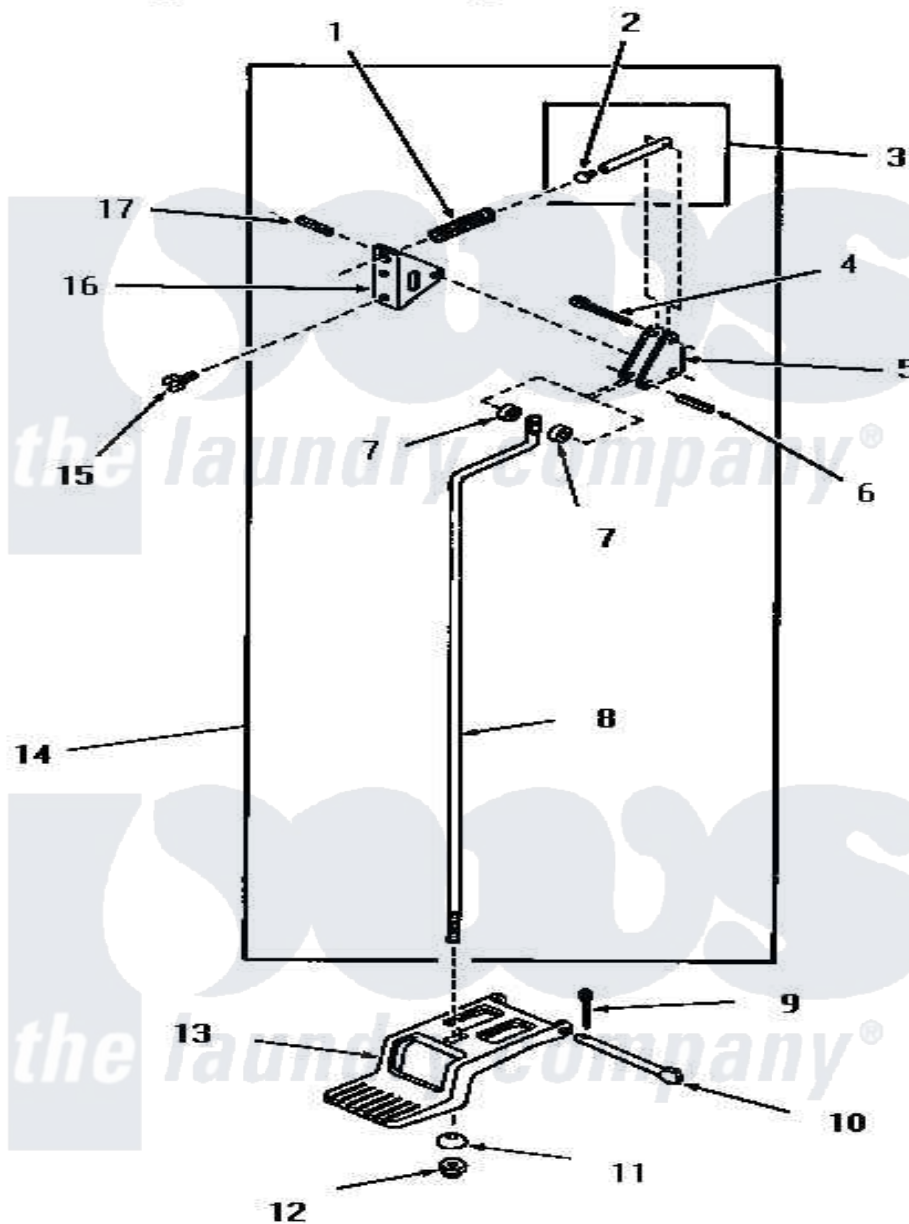

Amana FG4181 04 - DOOR RELEASE

Amana Residential Amana FG4181 Dryer Parts Parts Diagram 04 - DOOR RELEASE
 Click on the part number to view part

Item	Original Part Number	Replaced By	Status	Part Description
1	51065		Not Available	DOOR RELEASE SPRING
2	51786		Not Available	PLUG
3	51841		Not Available	DOOR RELEASE PIN ASSEMBLY
4	02578			Pin, Cotter
5	51041		Not Available	DOOR RELEASE LEVER
6	51161		Not Available	PIN,ROLL 1/8 X 3/4
7	51121			Door Release Spacer
8	51837		Not Available	DOOR RELEASE ROD
9	02578			Pin, Cotter
10	51045		Not Available	PEDAL HINGE PIN
11	51046		Not Available	NYLON WASHER
12	51271		Not Available	NUT
13	51802			Pedal, Foot
14	51844		Not Available	DOOR RELEASE ASSEMBLY
15	51246		Not Available	SCREW
16	51052		Not Available	DOOR RELEASE BRACKET