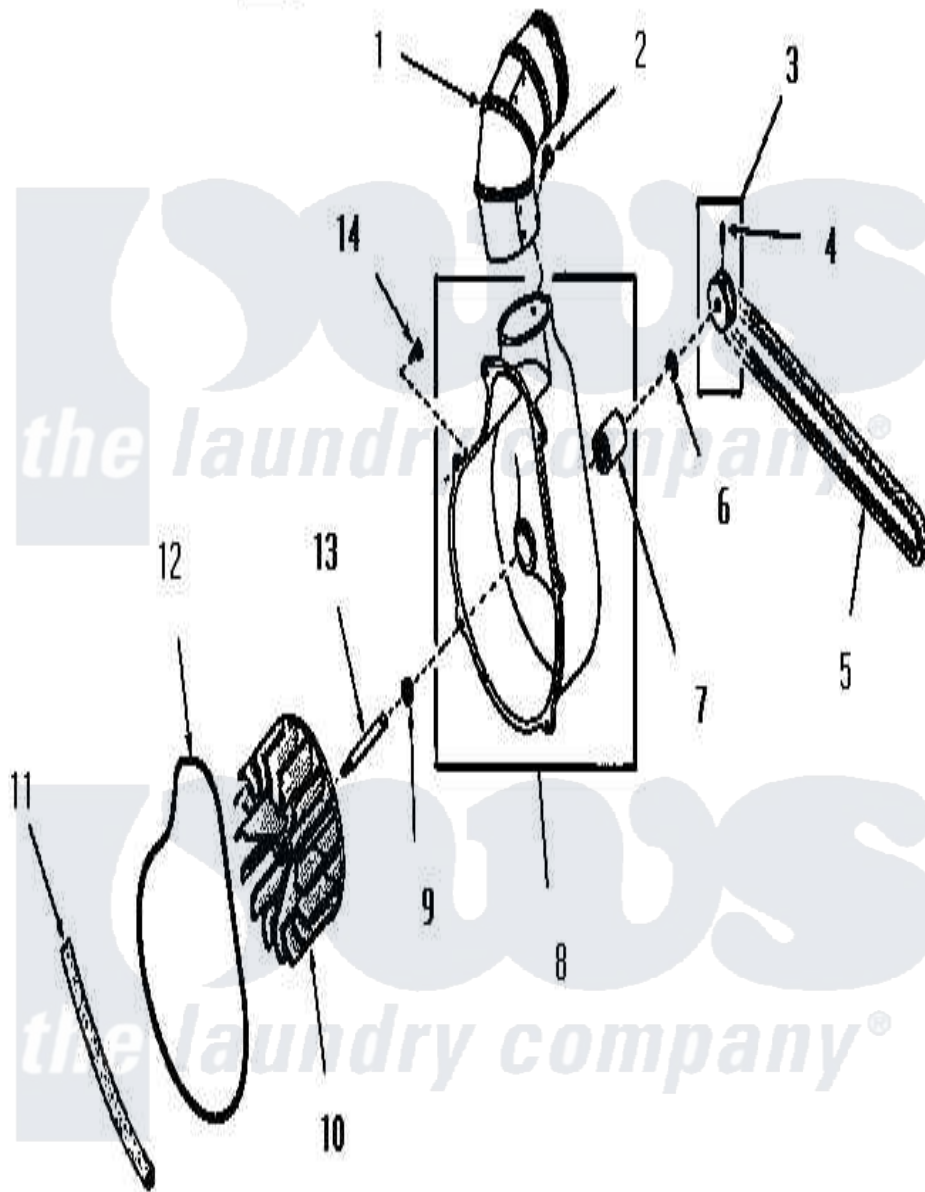

Amana FG4181 05 - EXHAUST FAN

Amana [Residential Amana FG4181 Dryer Parts](#) Parts Diagram 05 - EXHAUST FAN
 Click on the part number to view part

Item	Original Part Number	Replaced By	Status	Part Description
1	Y0052707	31986601B		Switch, Rocker
2	23222	3177991		Screw
3	53521		Not Available	ASSY,PULLEY
4	02771			Screw, 1/4-20 x 3/8 Hex S
5	51994			Belt
6	52549			Washer, 501 ID X3/4 Odx
7	51991		Not Available	BEARING
8	51946		Not Available	HOUSING,BLOWER
9	52549			Washer, 501 ID X3/4 Odx
10	90585		Not Available	IMPELLER
11	51790			Seal
12	51791			Gasket, Housing
13	53519		Not Available	EXHAUST FAN SHAFT
14	51784		Not Available	SCREW,10B-16 X 1/2 HEX