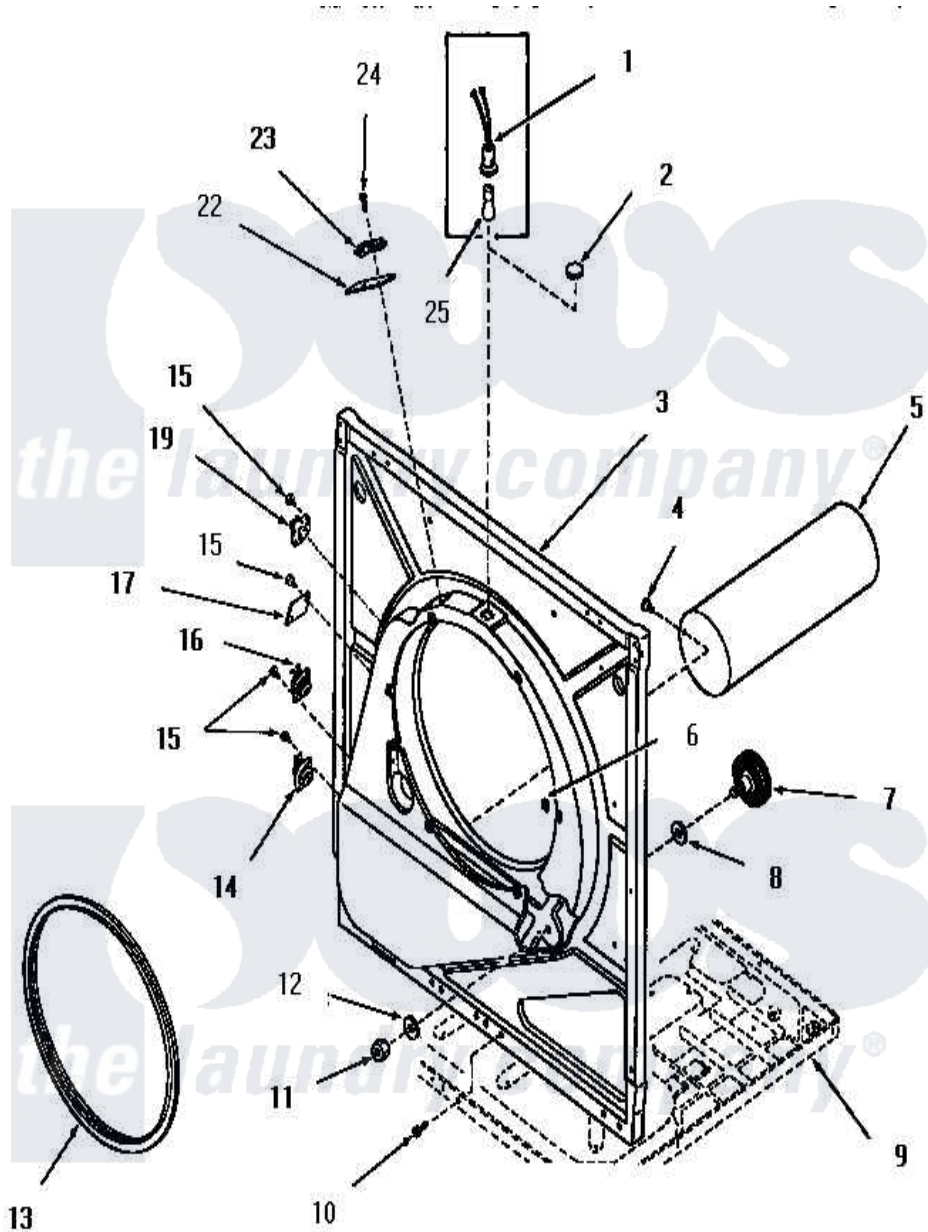

Amana FG4181 06 - FRONT FRAME AND AIR SHROUD

Amana Residential Amana FG4181 Dryer Parts Parts Diagram 06 - FRONT FRAME AND AIR SHROUD
 Click on the part number to view part

Item	Original Part Number	Replaced By	Status	Part Description
1	Y0054609	M0270519		Washer
2	54610		Not Available	PLUG BUTTON
3	51850		Not Available	FRONT FRAME AND AIR SHROUD
4	52150	489464		Screw
5	51821		Not Available	EXHAUST DUCT
6	52865		Not Available	SPEED NUT
7	53555	56285		Roller Cylinder
8	52123			Washer
9	Y00000000		Not Available	SEE NOTE FRAME BASE
10	25723	27001200		Screw
11	52124		Not Available	NUT
12	52122			Washer
13	51798		Not Available	GASKET
14	54736			Thermostat
15	23222	3177991		Screw
16	54737			Thermostat

17	52550	Not Available	COVER PLATE
19	53708		Thermostat
22	52112		Insulation
23	Y51143	Not Available	SWITCH
24	51783		Screw, 6b-20 X 7/8 HeX
25	Y54608	31001575	Bulb, Cylinder Light