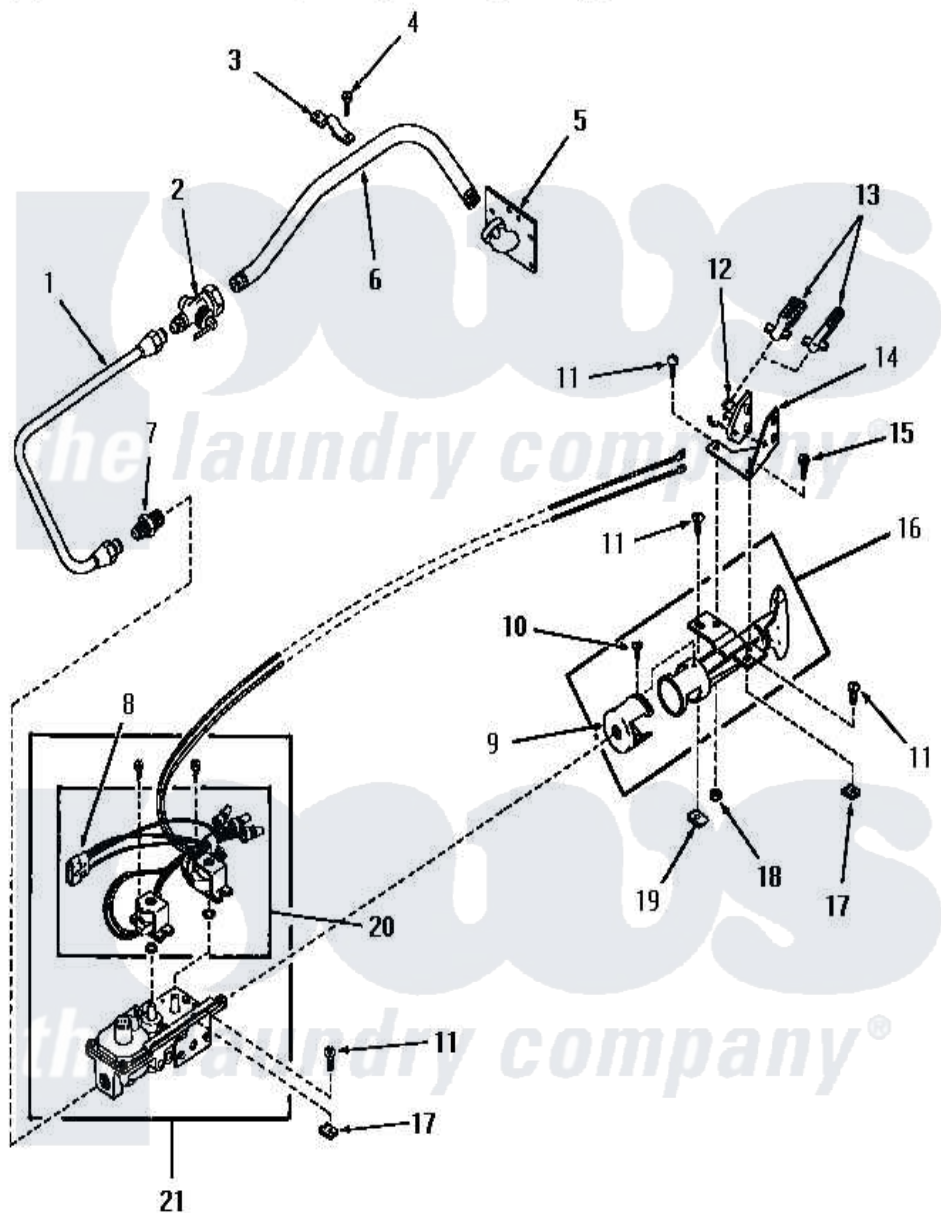

Amana FG4181 07 - GLOW BAR IGNITION BURNER

Amana [Residential Amana FG4181 Dryer Parts](#) Parts Diagram 07 - GLOW BAR IGNITION BURNER
 Click on the part number to view part

Item	Original Part Number	Replaced By	Status	Part Description
1	54407		Not Available	ASSY,INLET GAS TUBE
2	Y51058		Not Available	VALVE
3	51828		Not Available	GAS PIPE CLAMP
4	25723	27001200		Screw
5	51842		Not Available	PIPE SUPPORT
6	51775		Not Available	INLET GAS PIPE
7	54408			Connector, Male
8	55452		Not Available	PLUG
9	53007	53-007		Receptacle
10	53006	53-006		Receptacle
11	20267			Screw, 10-24 X 3/8 Round
12	55435		Not Available	BRACKET,IGNITER
13	55438	4392003		Ignitor
14	55434		Not Available	BRACKET
15	51784		Not Available	SCREW,10B-16 X 1/2 HEX
16	53011		Not Available	TUBE,BURNER

17	21747		Nut, Speed
18	03673	Not Available	NUT
19	20249	36020	Nut-10-24
20	55971A	Not Available	COIL,BURNER
21	55971	Not Available	VALVE,GAS
NI	53255		Assembly, Conversion Kit
"	53408	Not Available	LABEL,CHANGE-OVER
"	56327	Not Available	STICKER
"	56326	Not Available	ASSY,CONVERSION KIT
"	53556	Not Available	STICKER,CONVERSION
"	51211		Orifice, LP No.55 Drill
"	53952		Screw, Vent
"	53390		Plug, Block-Open
"	55753	Not Available	VALVE CONVERTED STICKER
"	50326		Orifice, NG
"	52894	Not Available	STICKER
"	52893		Sticker