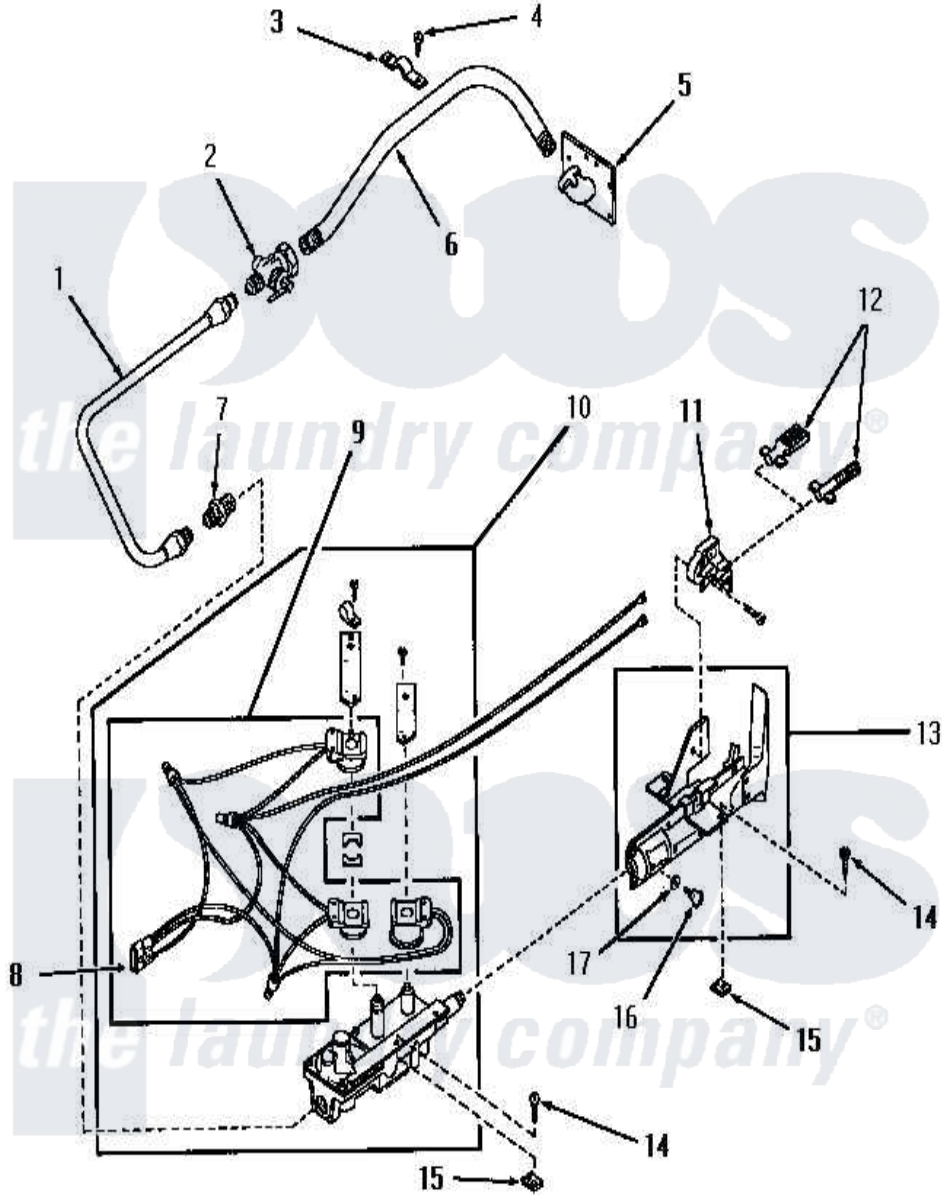

Amana FG4181 08 - GLOW BAR IGNITION BURNER

Amana [Residential Amana FG4181 Dryer Parts](#) Parts Diagram 08 - GLOW BAR IGNITION BURNER
 Click on the part number to view part

Item	Original Part Number	Replaced By	Status	Part Description
1	54460		Not Available	INLET,GAS TUBE
2	Y51058		Not Available	VALVE
3	51828		Not Available	GAS PIPE CLAMP
4	25723	27001200		Screw
5	51842		Not Available	PIPE SUPPORT
6	51775		Not Available	INLET GAS PIPE
7	54408			Connector, Male
8	55452		Not Available	PLUG
9	55439A			Burner Coils
10	55745		Not Available	GAS VALVE ASSEMBLY
11	55448		Not Available	BRACKET,IGNITER xREPLACE
12	55438	4392003		Ignitor
13	55857		Not Available	TUBE,BURNER
14	20267			Screw, 10-24 X 3/8 Round
15	21747			Nut, Speed
16	54466		Not Available	THUMB SCREW

17	54735		Not Available	WASHER
NI	55753		Not Available	VALVE CONVERTED STICKER
"	54477		Not Available	CAP, VENT
"	54495		Not Available	PLUG, BLOCK-OPEN
"	53556		Not Available	STICKER, CONVERSION
"	53408		Not Available	LABEL, CHANGE-OVER
"	50326			Orifice, NG
"	Y0054476	D7431921Q		Gasket
"	53255			Assembly, Conversion Kit
"	51211			Orifice, LP No.55 Drill
"	52893			Sticker
"	55750			Valve Converted Sticker
"	55749		Not Available	ASSY, CONVERSION KIT
"	20247			Plug, Pipe
"	52894		Not Available	STICKER