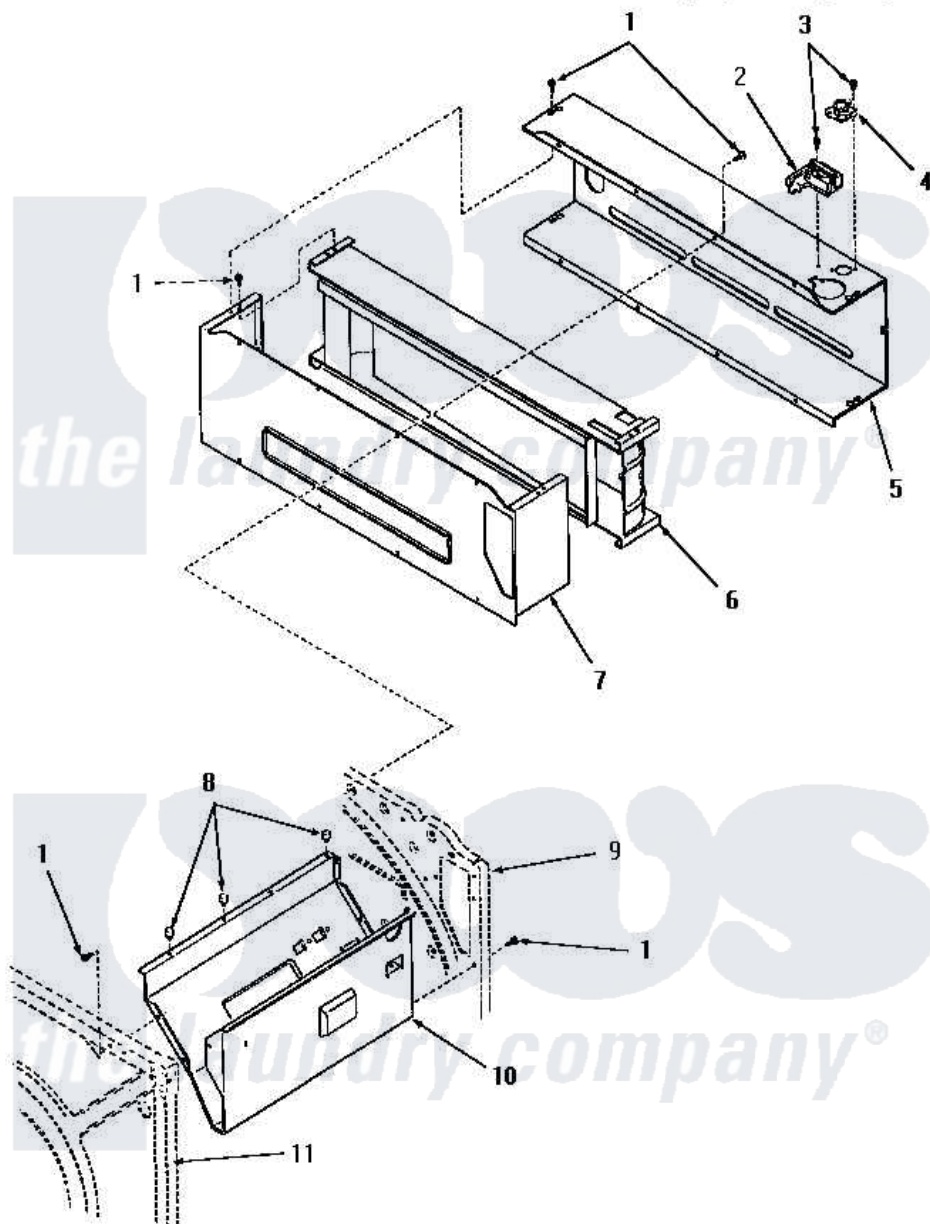

# Amana FG4181 09 - HEATER BOX

Amana [Residential Amana FG4181 Dryer Parts](#) Parts Diagram 09 - HEATER BOX  
 Click on the part number to view part

Item	Original Part Number	Replaced By	Status	Part Description
1	25723	<a href="#">27001200</a>		Screw
2	55428		Not Available	SENSOR
3	23222	<a href="#">3177991</a>		Screw
4	Y55742		Not Available	THERMOSTAT
5	0055427		Not Available	USE B5716202
6	55426		Not Available	ASSY,HEATER BOX LINER
7	Y0051866		Not Available	SUB 58627CG, OVEN BOTTOM
8	52552		Not Available	BUMPER, OVEN DOOR
9	Y00000000		Not Available	SEE NOTE REAR FRAME
10	Y52584		Not Available	BURNER SHIELD
11	Y00000000		Not Available	SEE NOTE FRONT FRAME AND AIR SHROUD