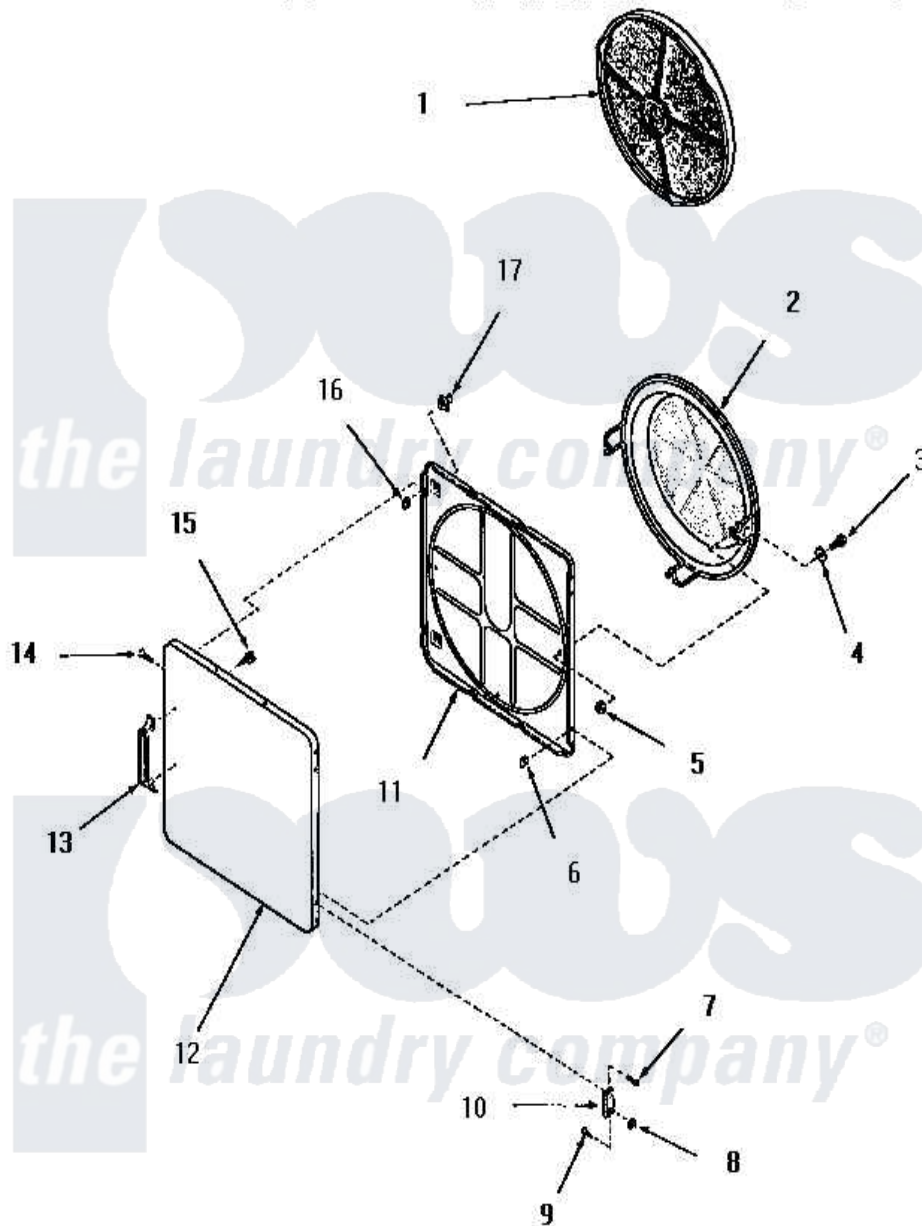

Amana FG4181 10 - LOADING DOOR

Amana Residential Amana FG4181 Dryer Parts Parts Diagram 10 - LOADING DOOR
 Click on the part number to view part

Item	Original Part Number	Replaced By	Status	Part Description
1	53002		Not Available	NO LONGER AVAILABLE
2	54731	54-731		Bake Element
3	02422			Screw, 1/4-20 X 1/2 HeX
4	Q6275		Not Available	WASHER
5	52566	27001225		Nut, Jam Mid Lock 1/4-20
6	52865		Not Available	SPEED NUT
7	52864	500226		Screw, 8b-16 x 5/8 Tap
8	51236	488130		Nut
9	22649			Screw, 8-32 X 13/32 FI
10	70014			Hinge
11	54665	54-665		Bake Element
12	55902W		Not Available	OUTER DOOR PANEL, WHITE
"	55902C		Not Available	OUTER DOOR PANEL, COPPERTONE
"	55902A		Not Available	DOOR, UNSHADED
"	55902H		Not Available	DOOR, UNSHADED

13	54068	61925	Pull Door Commercial Black
14	52864	500226	Screw, 8b-16 x 5/8 Tap
15	52150	489464	Screw
16	52865		Not Available SPEED NUT
17	54661	LA-1003	Door Catch Kit