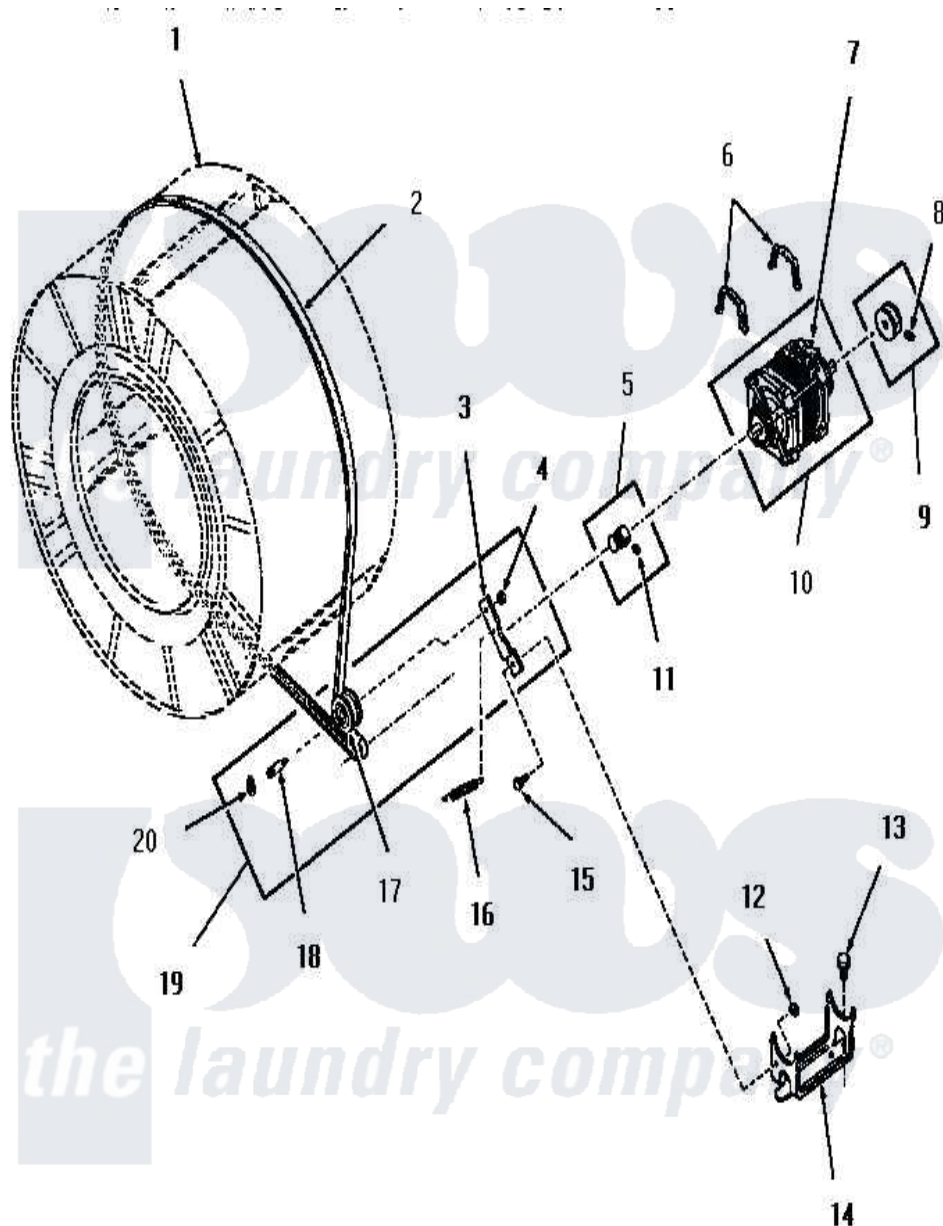

# Amana FG4181 11 - MOTOR, IDLER AND BELT

Amana Residential Amana FG4181 Dryer Parts Parts Diagram 11 - MOTOR, IDLER AND BELT  
 Click on the part number to view part

Item	Original Part Number	Replaced By	Status	Part Description
1	Y00000000		Not Available	SEE NOTE CLOTHES DRUM
2	<a href="#">52556</a>			Belt
3	54410		Not Available	LEVER,IDLER
4	52566	<a href="#">27001225</a>		Nut, Jam Mid Lock 1/4-20
5	52593		Not Available	ASSY,MOTOR PULLEY
6	51789	<a href="#">660658</a>		Clamp, Motor Mounting 343481 685441
7	53249		Not Available	SWITCH
"	Y00000000		Not Available	SEE NOTE MOTOR SWITCH, WESTINGHOUSE -- (NOT REPLACEABLE)
"	53226		Not Available	SWITCH,MOTOR
8	<a href="#">02771</a>			Screw, 1/4-20 x 3/8 Hex S
9	<a href="#">53522</a>			Pulley, Motor
10	52697		Not Available	MOTOR
11	52906		Not Available	SETSCREW
12	52566	<a href="#">27001225</a>		Nut, Jam Mid Lock 1/4-20

13	23928	Not Available	CAP SCREW AND LOCKWASHER
14	51824	Not Available	MOUNT,MOTOR
15	<a href="#">52567</a>		Bolt, Shoulder
16	<a href="#">52323</a>		Spring
17	<a href="#">Y54414</a>		Assembly, Wheel And Bearing
18	54411	Not Available	SHAFT,IDLER LEVER
19	54415	Not Available	LEVER,IDLER
20	<a href="#">23748</a>		Ring, Retaining