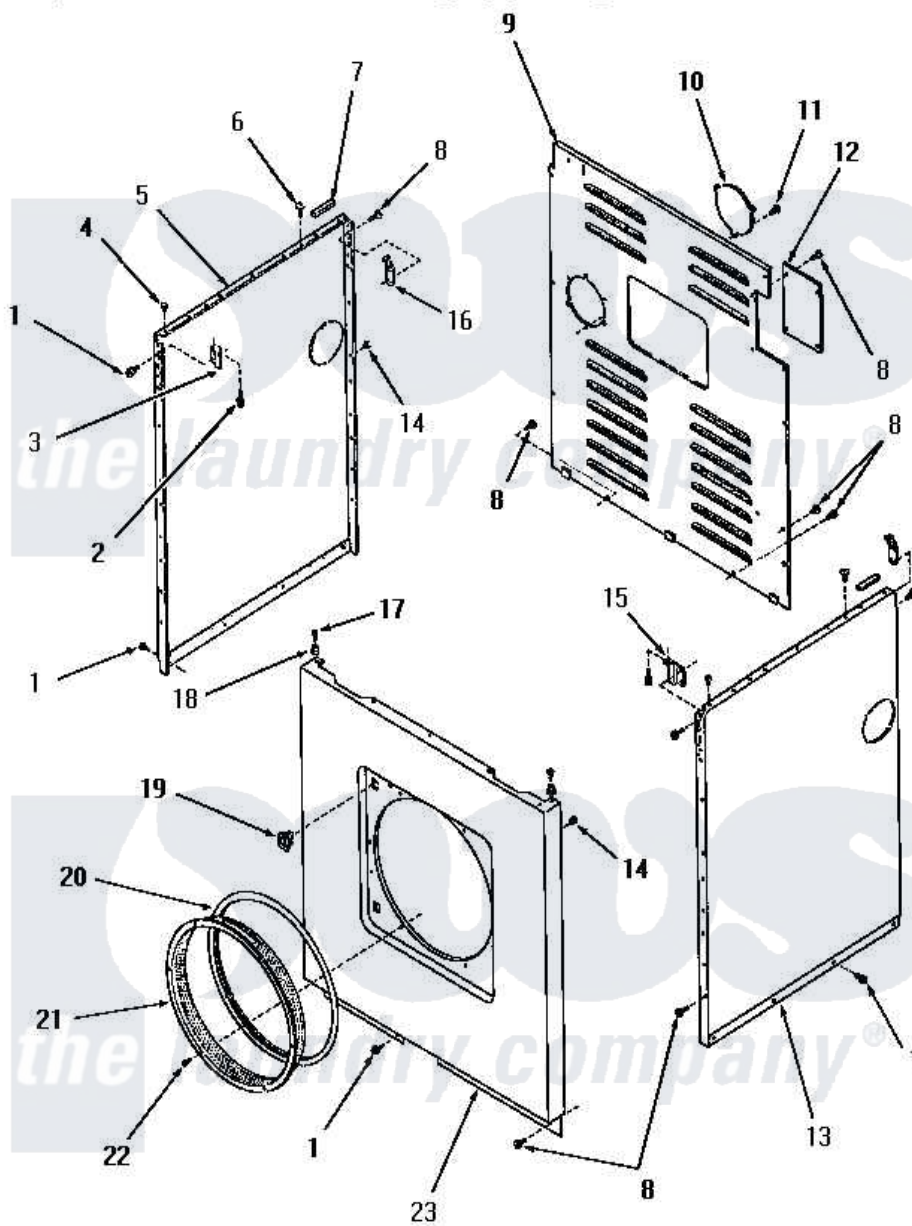

Amana FG4181 12 - PANELS

Amana [Residential Amana FG4181 Dryer Parts](#) Parts Diagram 12 - PANELS
 Click on the part number to view part

Item	Original Part Number	Replaced By	Status	Part Description
1	51784		Not Available	SCREW,10B-16 X 1/2 HEX
2	23008			Screw, 10-24 X 3/4 Sems
3	22847		Not Available	BRACKET
4	21176			Bumper
5	55907W		Not Available	SIDE PANEL, RIGHT, WHITE
"	55907C		Not Available	SIDE PANEL, LEFT, COPPERTONE
"	55907H		Not Available	SIDE PANEL, LEFT, HARVEST GOLD
"	55907A		Not Available	SIDE PANEL, LEFT, AVOCADO
6	52442		Not Available	SCREW, No.10-16 X 3/8"
7	80312			Bumper Pad
8	25723	27001200		Screw
9	52677GR		Not Available	PANEL,REAR xREPLACE
10	51855GR			Plate, Cover
11	51782		Not Available	SCREW, 6B-20X5/16

12	52108GR	Not Available	TERMINAL BLOCK ACCESS PLATE, G
13	55908H	Not Available	SIDE PANEL, RIGHT, HARVEST GOL
"	55908W	Not Available	SIDE PANEL, RIGHT, WHITE
"	55908C	Not Available	SIDE PANEL, RIGHT, COPPERTONE
"	55908A	Not Available	SIDE PANEL, RIGHT, AVOCADO
14	20387		Bumper
15	22846	Not Available	BRACKET
16	52487		Lug, Hold-Down
17	Q6535	Not Available	SCREW, 10B-16 X 3/4 ROU
18	23020	Not Available	MOUNT, PANEL
19	54660	LA-1003	Door Catch Kit
20	51799		Seal, Outer
21	52052GR	Not Available	DUCT RING, GRAY
22	51778		Screw, 8b-18 X 1/2 RD H
23	55901W	Not Available	FRONT PANEL, WHITE
"	55901A	Not Available	FRONT PANEL, AVOCADO
"	55901H	Not Available	PANEL, FRONT
"	55901C	Not Available	FRONT PANEL, COPPERTONE