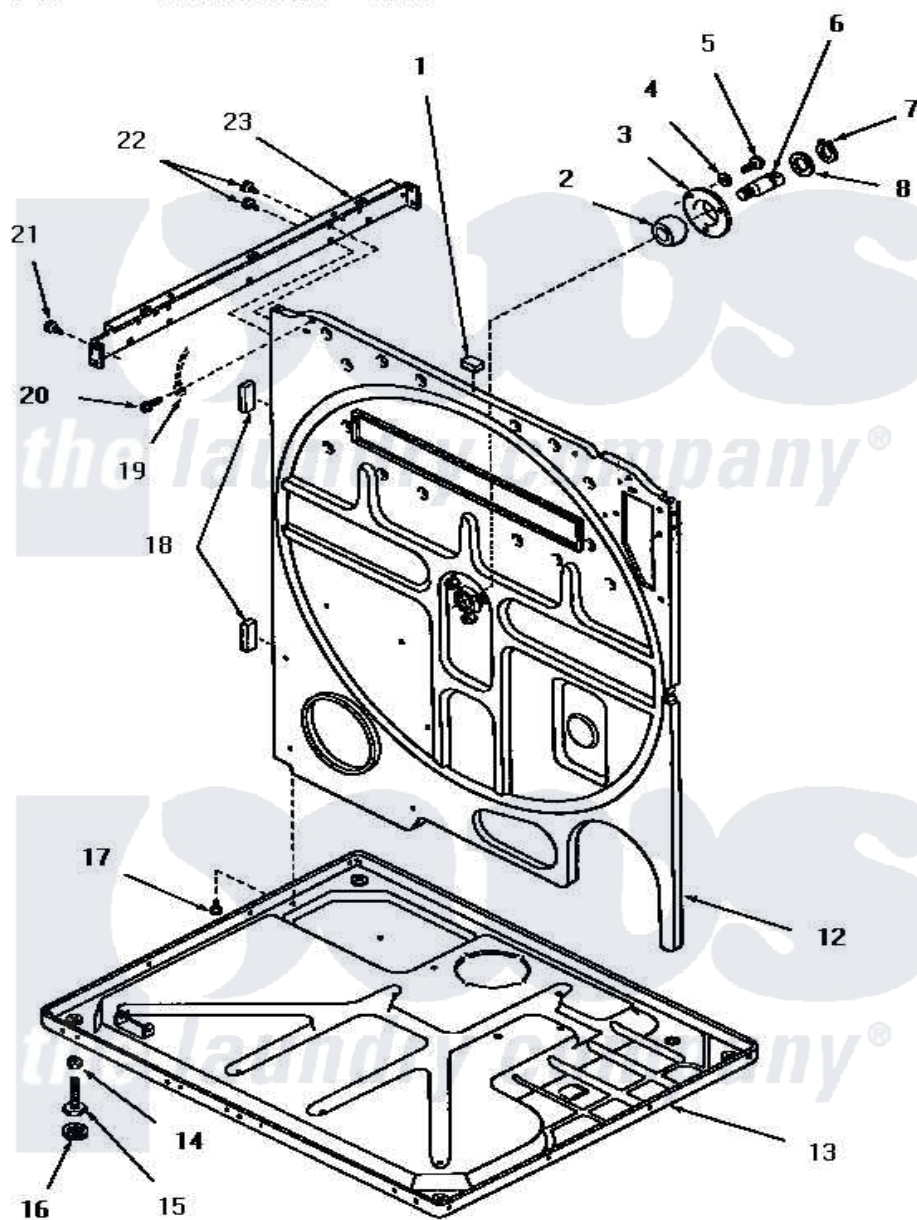

Amana FG4181 13 - REAR FRAME AND FRAME BASE

Amana Residential Amana FG4181 Dryer Parts Parts Diagram 13 - REAR FRAME AND FRAME BASE
 Click on the part number to view part

Item	Original Part Number	Replaced By	Status	Part Description
1	Y0054053	Y0301205		ELeMent- L
2	Y52079			Bearing, Drum Shaft
3	51826		Not Available	COVER,BEARING
4	03189			LoCkwasher, 1/4 Std-C P
5	53589	8204624		Bolt
6	53132		Not Available	SHAFT,DRUM
7	70061			Ring, Retaining
8	Y52564			Washer
12	52574		Not Available	FRAME,REAR
13	Y52572		Not Available	FRAME BASE
14	52794	62739		Nut, Lock
15	Y52696	Y305086		Adjustable Leg And Nut
16	70282	Y314137		Foot, Rubber
17	25723	27001200		Screw
18	20354		Not Available	BUMPER PAD
19	Y00000000		Not Available	SEE NOTE GROUND WIRE, GREEN

20	51784		Not Available	SCREW, 10B-16 X 1/2 HEX
21	25723	27001200		Screw
22	51780	3390631		Screw, 10-16 X 3/8
23	51818		Not Available	SUPPORT CHANNEL, RIGHT OR LEFT