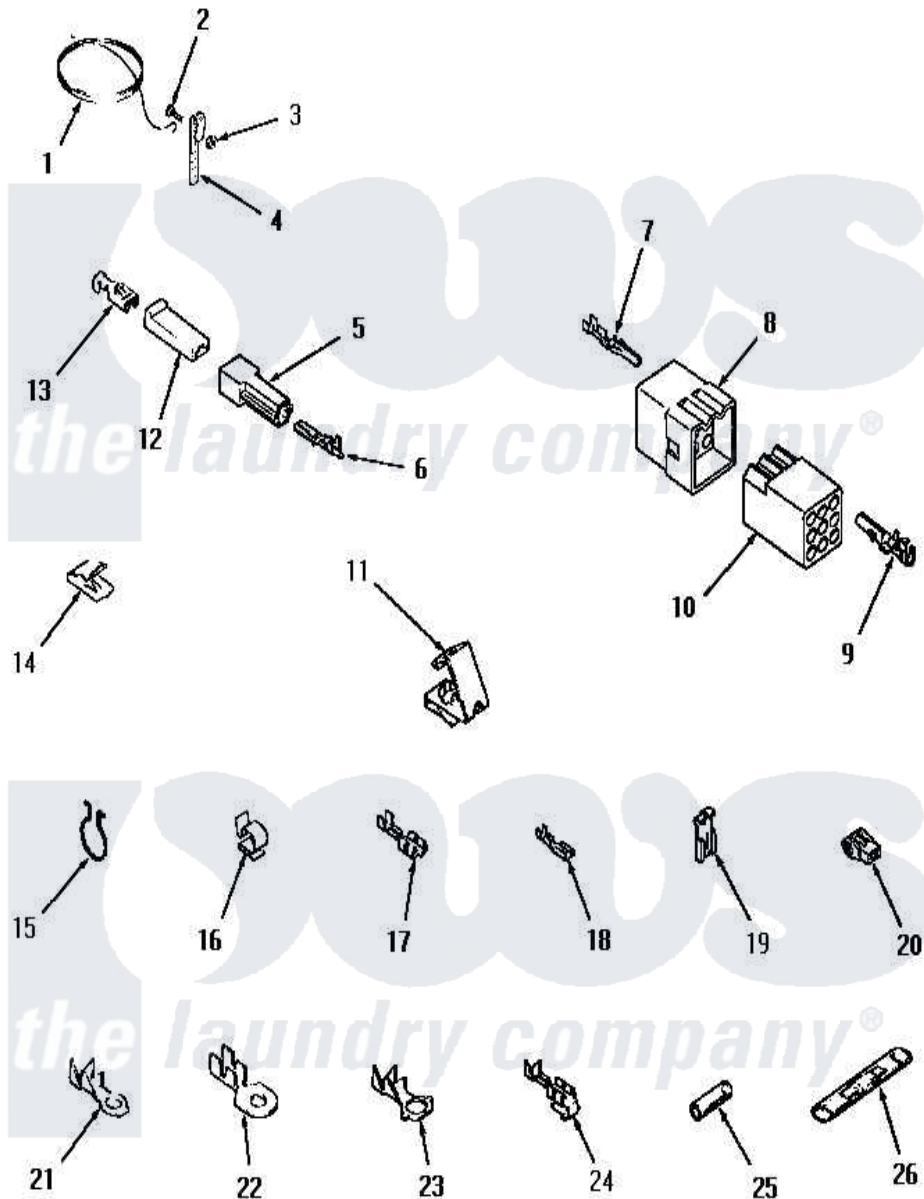

# Amana FG4181 14 - WIRE AND TERMINALS

Amana [Residential Amana FG4181 Dryer Parts](#) Parts Diagram 14 - WIRE AND TERMINALS  
 Click on the part number to view part

Item	Original Part Number	Replaced By	Status	Part Description
1	Y21429		Not Available	GROUND WIRE
2	21431		Not Available	ROUND HEAD SCREW
3	Y20276		Not Available	NUT
4	21430		Not Available	STRAP, GROUND
5	90788		Not Available	HOUSING, TAB
6	<a href="#">00133</a>			Terminal, Tab-1/4 Male
7	<a href="#">Y00116</a>			Terminal, Pin-Male
8	<a href="#">23033</a>			Plug, 9 Circuit
9	Y00117	<a href="#">5011-XX</a>		093 Female Socket
10	<a href="#">26163</a>			Receptacle, 9 Circuit
11	00158		Not Available	GROUND CLIP
12	<a href="#">90789</a>			Connector
13	<a href="#">Y00115</a>			Lock In Spade Terminal (18 Gaug (1/4 Inch-(1) 18 Gauge Wire)
14	<a href="#">20309</a>			Cable Clip
15	<a href="#">51291</a>			Clip, Wire

16	<a href="#">21036</a>		Clip, Cable
17	Y00119	Not Available	SPADE TERMINAL(18 GAUGE) (1/4 INCH-(1) 18 GAUGE WIRE)
18	<a href="#">00112</a>		Terminal, Spade-3/16 Fe
19	<a href="#">Y00120</a>		Terminal, Flag-1/4 Fema
20	70210	Not Available	INSULATOR,BLUE
21	<a href="#">00110</a>		No.10 18 Gauge Wire
22	<a href="#">Y00111</a>		Ring Terminal No.10 No.10 18 Gauge Wires Or
23	Y00113	Not Available	TERMINAL,RING-1/4 STUD
24	<a href="#">Y00114</a>		Spade Terminal
25	Y21365	<a href="#">503670</a>	Sleeve Insulator
26	21091	Not Available	CONNECTOR TWO 1/4 INCH MALE
NI	20680	Not Available	18 GAUGE WIRE
"	20679	Not Available	WIRE, 12 GAUGE