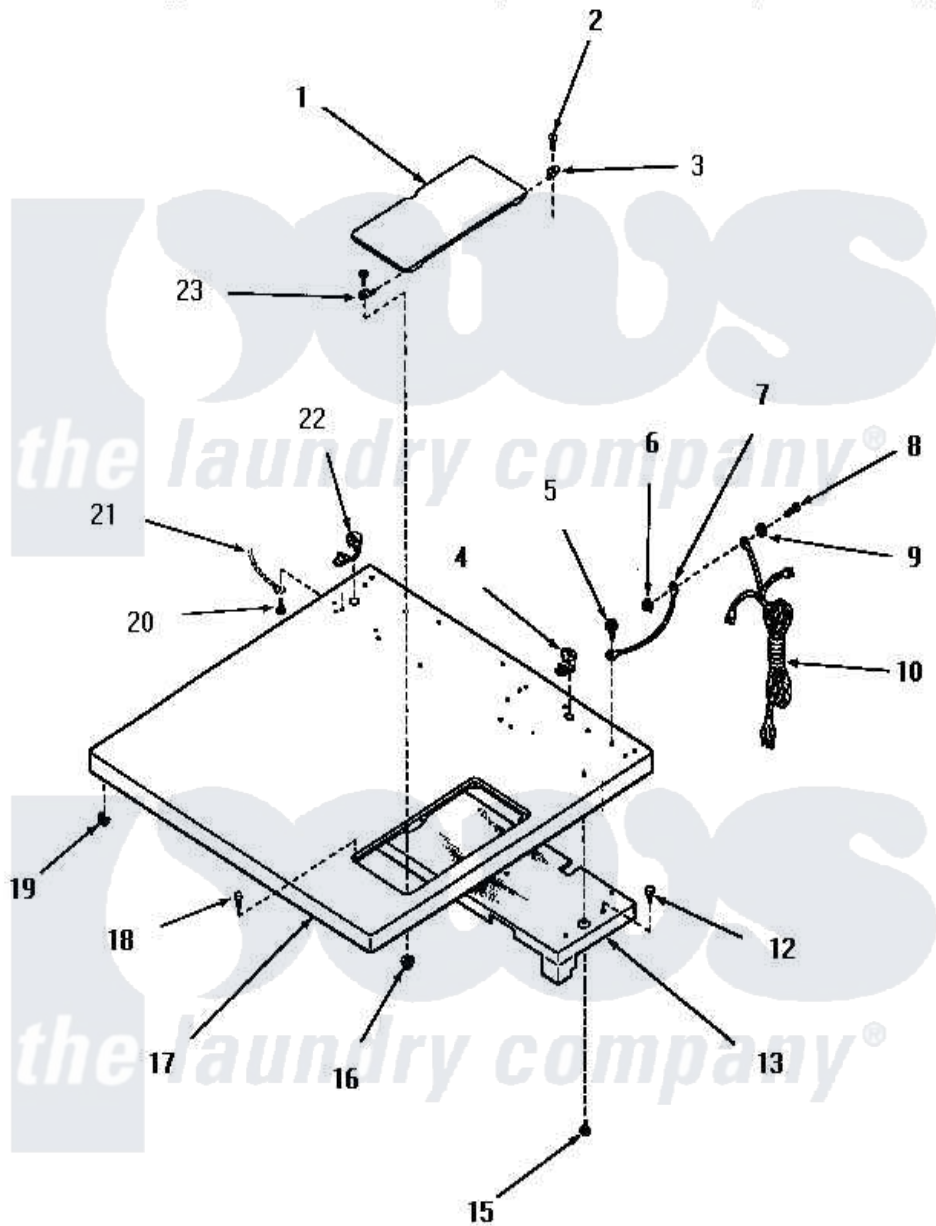

# Amana FG4240 01 - CABINET TOP

Amana [Residential Amana FG4240 Dryer Parts](#) Parts Diagram 01 - CABINET TOP  
 Click on the part number to view part

Item	Original Part Number	Replaced By	Status	Part Description
1	55868W		Not Available	ACCESS DOOR, WHITE
"	55868H		Not Available	ACCESS DOOR, HARVEST GOLD
"	55868C		Not Available	ACCESS DOOR, COPPERTONE
"	55868A		Not Available	ACCESS DOOR, AVOCADO
2	03630		Not Available	SCREW,6-32 X 3/8 ROUND
3	<a href="#">51351</a>			Hinge, Rear
4	21903	<a href="#">211881</a>		Grommet, Cord Part Not Used- Gas Models Only
5	<a href="#">51924</a>			Screw, 10-24 X 1/2 HeX
6	23951	<a href="#">M0282009</a>		Nut
7	54300		Not Available	GROUND WIRE, GREEN
8	<a href="#">20267</a>			Screw, 10-24 X 3/8 Round
9	<a href="#">03815</a>			Lockwasher, No.10 Ext Shk
10	51508		Not Available	POWER CORD
12	51355	<a href="#">51-355</a>		5500w/240v, 13-23/32, Low Watt

13	52614	Not Available	TOP BAFFLE ASSEMBLY
15	55985	<a href="#">W10116760</a>	Screw
16	<a href="#">22678</a>		Nut, Nylon
17	55867W	Not Available	CABINET TOP, WHITE
"	55867A	Not Available	CABINET TOP, AVOCADO
"	55867C	Not Available	CABINET TOP, COPPERTONE
"	55867H	Not Available	CABINET TOP, HARVEST GOLD
18	<a href="#">53445</a>		Bumper
19	23007	Not Available	CAGED NUT
20	<a href="#">51924</a>		Screw, 10-24 X 1/2 HeX
21	Y00000000	Not Available	SEE NOTE GROUND WIRE, GREEN
22	<a href="#">52113</a>		Relief, Strain
23	<a href="#">51350</a>		Hinge, Front