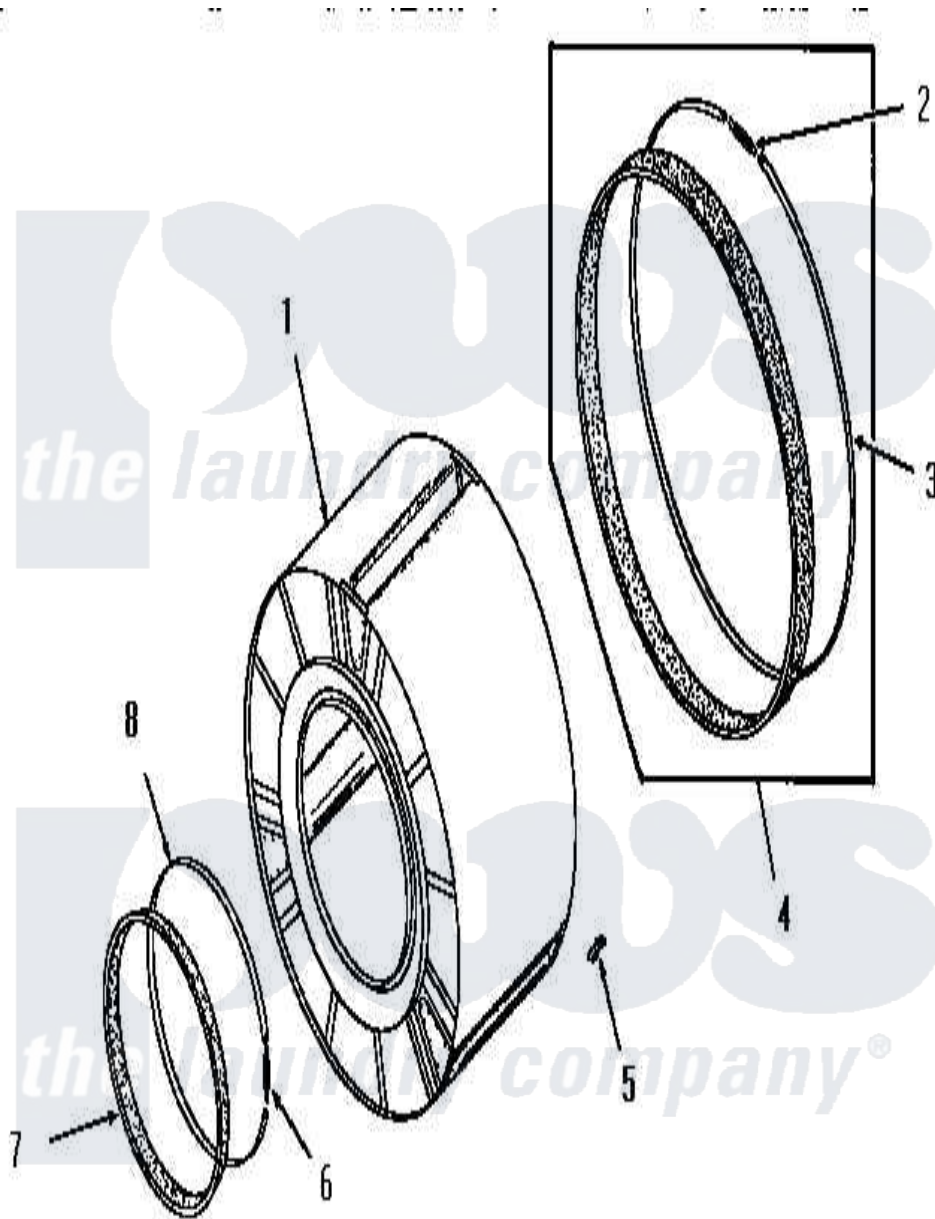

Amana FG4240 02 - CLOTHES DRUM

Amana Residential Amana FG4240 Dryer Parts Parts Diagram 02 - CLOTHES DRUM
 Click on the part number to view part

Item	Original Part Number	Replaced By	Status	Part Description
1	53135			Assembly, Drum
2	52310			Spring
3	50781			Strap, Seal
4	51883A			Assembly, Seal
5	51201		Not Available	CLIP
6	50168			Spring
7	51881			Seal, Front
8	50169			Strap, Retainer