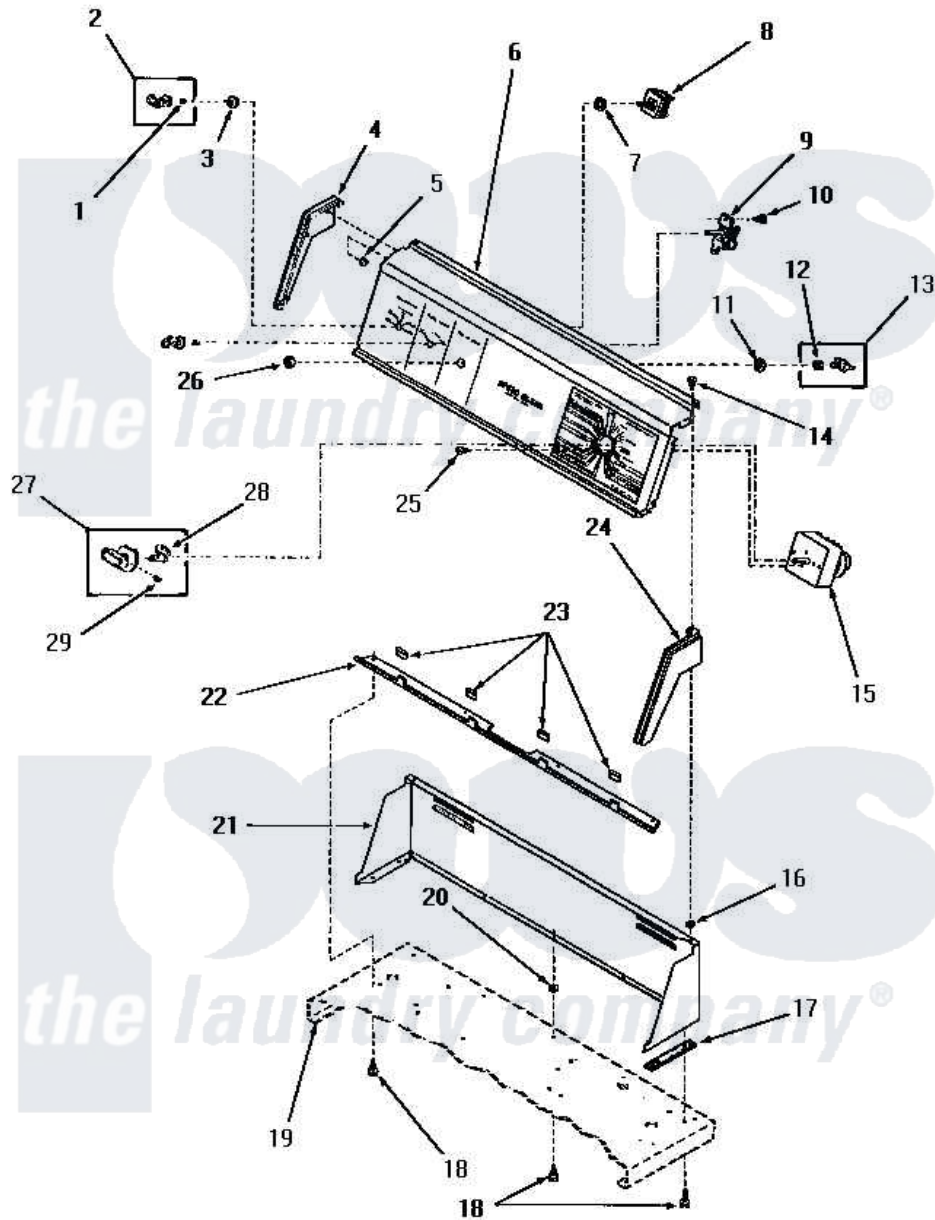

Amana FG4240 03 - CONTROL PANEL, CONTROL HOOD AND CONTROLS

Amana Residential Amana FG4240 Dryer Parts Parts Diagram 03 - CONTROL PANEL, CONTROL HOOD AND CONTROLS

[Click on the part number to view part](#)

Item	Original Part Number	Replaced By	Status	Part Description
1	23392		Not Available	CLIP FOR 26816 KNOB
2	26816			Assembly, Knob-Switch
3	24205			Nut, Knurled 3/8-24
4	25124		Not Available	CONTROL HOOD END, LEFT
5	25126	5303284616		Clip
6	0055964		Not Available	COIL BOOST/HOLD
7	91176			Lockwasher, 3/8 Intshkp
8	52623	58032		Switch
9	53516		Not Available	BUZZER
10	23962	W10116760		Screw
11	25820		Not Available	LOCKWASHER,1/2 INT SHK
12	52947			Nut, Hex 15/32-32
13	55882	55882P		Assembly- Switch
14	25232		Not Available	SCREW,8AB-18X7/8 OVAL
15	53466		Not Available	TIMER

16	24522		Nut, Speed-8ab-18 C1995
17	23028	Not Available	GASKET,CONTROL BOX END
18	55985	W10116760	Screw
19	Y00000000	Not Available	SEE NOTE CABINET TOP
20	23425	Not Available	WASHER,7/32IDX7/16ODX.
21	55906H	Not Available	CONTROL HOOD, HARVEST GOLD
"	55906W	Not Available	CONTROL HOOD, WHITE
"	55906A	Not Available	CONTROL HOOD, AVOCADO
22	52912	Not Available	PANEL SUPPORT BRACKET
23	24859	Not Available	SLEEVE,SUPPORT ANGLE
24	25123	Not Available	CONTROL HOOD END, RIGHT
25	70212		Screw, 8-32 X 5/32 RD H
26	52947		Nut, Hex 15/32-32
27	55900	Not Available	TIMER KNOB ASSEMBLY
28	24283		Indicator, Timer Knob
29	20310	Not Available	SCREW,8-32 X 1/4 HEX S