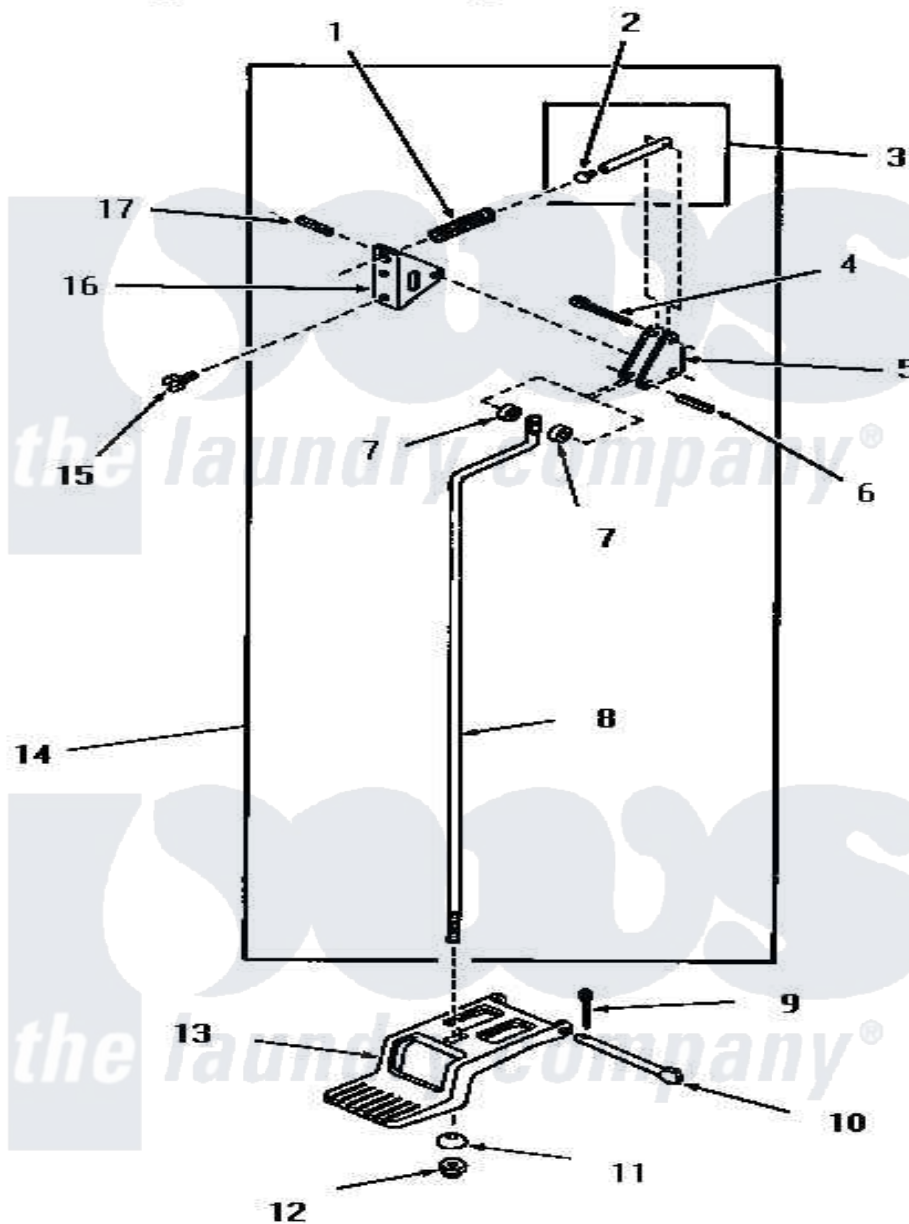

Amana FG4240 04 - DOOR RELEASE

Amana Residential Amana FG4240 Dryer Parts Parts Diagram 04 - DOOR RELEASE
 Click on the part number to view part

Item	Original Part Number	Replaced By	Status	Part Description
1	51065		Not Available	DOOR RELEASE SPRING
2	51786		Not Available	PLUG
3	51841		Not Available	DOOR RELEASE PIN ASSEMBLY
4	02578			Pin, Cotter
5	51041		Not Available	DOOR RELEASE LEVER
6	51161		Not Available	PIN,ROLL 1/8 X 3/4
7	51121			Door Release Spacer
8	51837		Not Available	DOOR RELEASE ROD
9	02578			Pin, Cotter
10	51045		Not Available	PEDAL HINGE PIN
11	51046		Not Available	NYLON WASHER
12	51271		Not Available	NUT
13	51802			Pedal, Foot
14	51844		Not Available	DOOR RELEASE ASSEMBLY
15	51246		Not Available	SCREW
16	51052		Not Available	DOOR RELEASE BRACKET