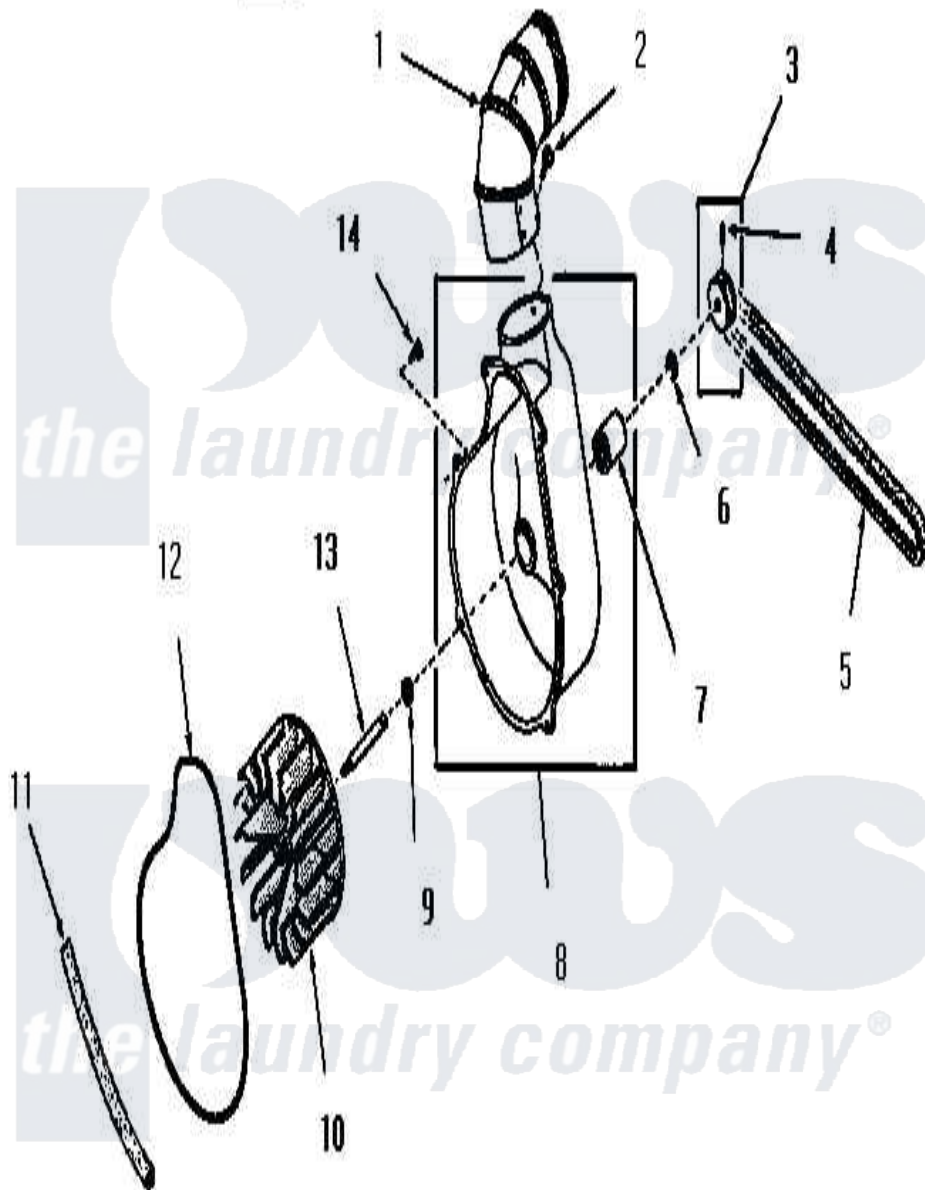

# Amana FG4240 05 - EXHAUST FAN

Amana [Residential Amana FG4240 Dryer Parts](#) Parts Diagram 05 - EXHAUST FAN  
 Click on the part number to view part

Item	Original Part Number	Replaced By	Status	Part Description
1	Y0052707	<a href="#">31986601B</a>		Switch, Rocker
2	23222	<a href="#">3177991</a>		Screw
3	53521		Not Available	ASSY,PULLEY
4	<a href="#">02771</a>			Screw, 1/4-20 x 3/8 Hex S
5	<a href="#">51994</a>			Belt
6	<a href="#">52549</a>			Washer, 501 ID X3/4 Odx
7	51991		Not Available	BEARING
8	51946		Not Available	HOUSING,BLOWER
9	<a href="#">52549</a>			Washer, 501 ID X3/4 Odx
10	90585		Not Available	IMPELLER
11	<a href="#">51790</a>			Seal
12	<a href="#">51791</a>			Gasket, Housing
13	53519		Not Available	EXHAUST FAN SHAFT
14	51784		Not Available	SCREW,10B-16 X 1/2 HEX