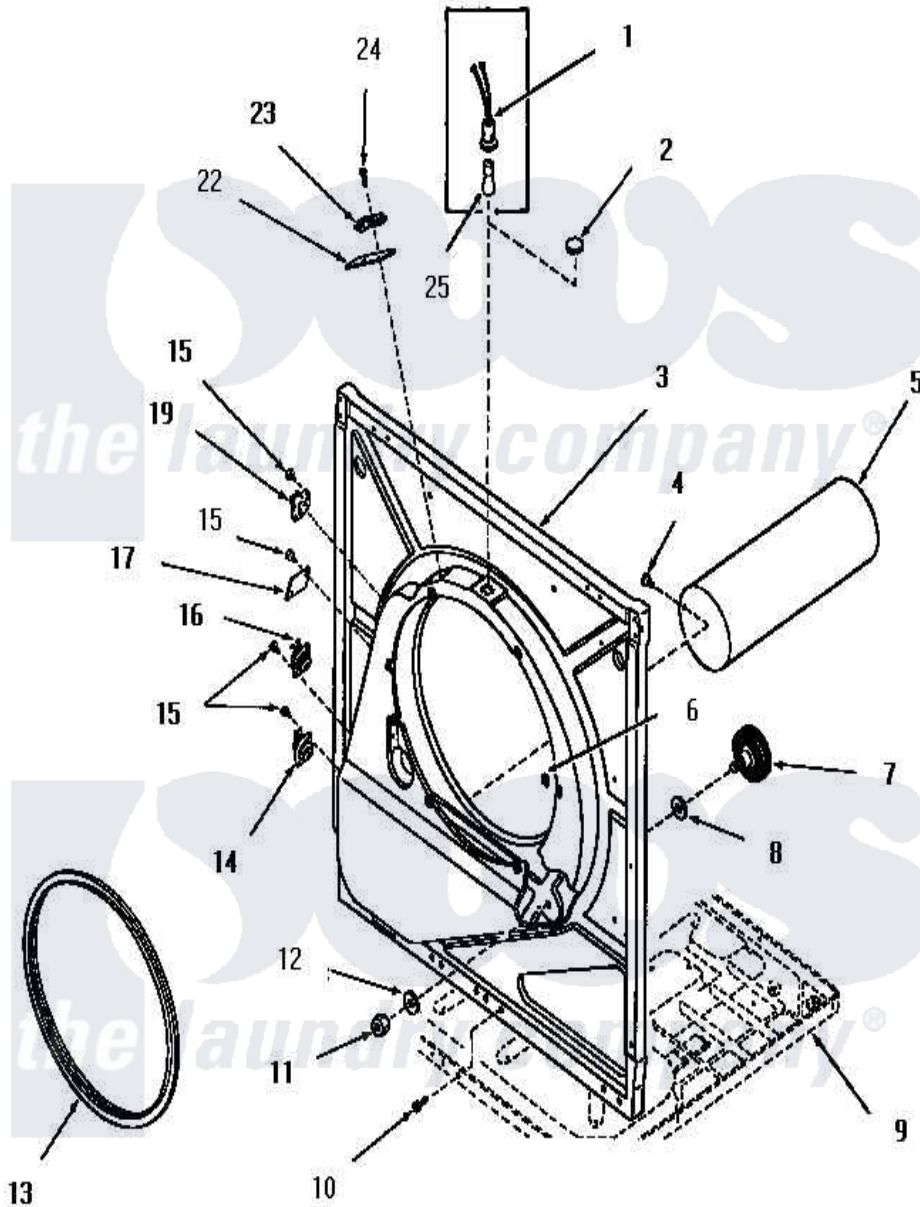

Amana FG4240 06 - FRONT FRAME AND AIR SHROUD

Amana Residential Amana FG4240 Dryer Parts Parts Diagram 06 - FRONT FRAME AND AIR SHROUD
 Click on the part number to view part

Item	Original Part Number	Replaced By	Status	Part Description
1	Y0054609	M0270519		Washer
2	54610		Not Available	PLUG BUTTON
3	51850		Not Available	FRONT FRAME AND AIR SHROUD
4	52150	489464		Screw
5	51821		Not Available	EXHAUST DUCT
6	52865		Not Available	SPEED NUT
7	53555	56285		Roller Cylinder
8	52123			Washer
9	Y00000000		Not Available	SEE NOTE FRAME BASE
10	25723	27001200		Screw
11	52124		Not Available	NUT
12	52122			Washer
13	51798		Not Available	GASKET
14	54736			Thermostat
15	23222	3177991		Screw
16	54737			Thermostat

17	52550	Not Available	COVER PLATE
19	53708		Thermostat
22	52112		Insulation
23	Y51143	Not Available	SWITCH
24	51783		Screw, 6b-20 X 7/8 HeX
25	Y54608	31001575	Bulb, Cylinder Light