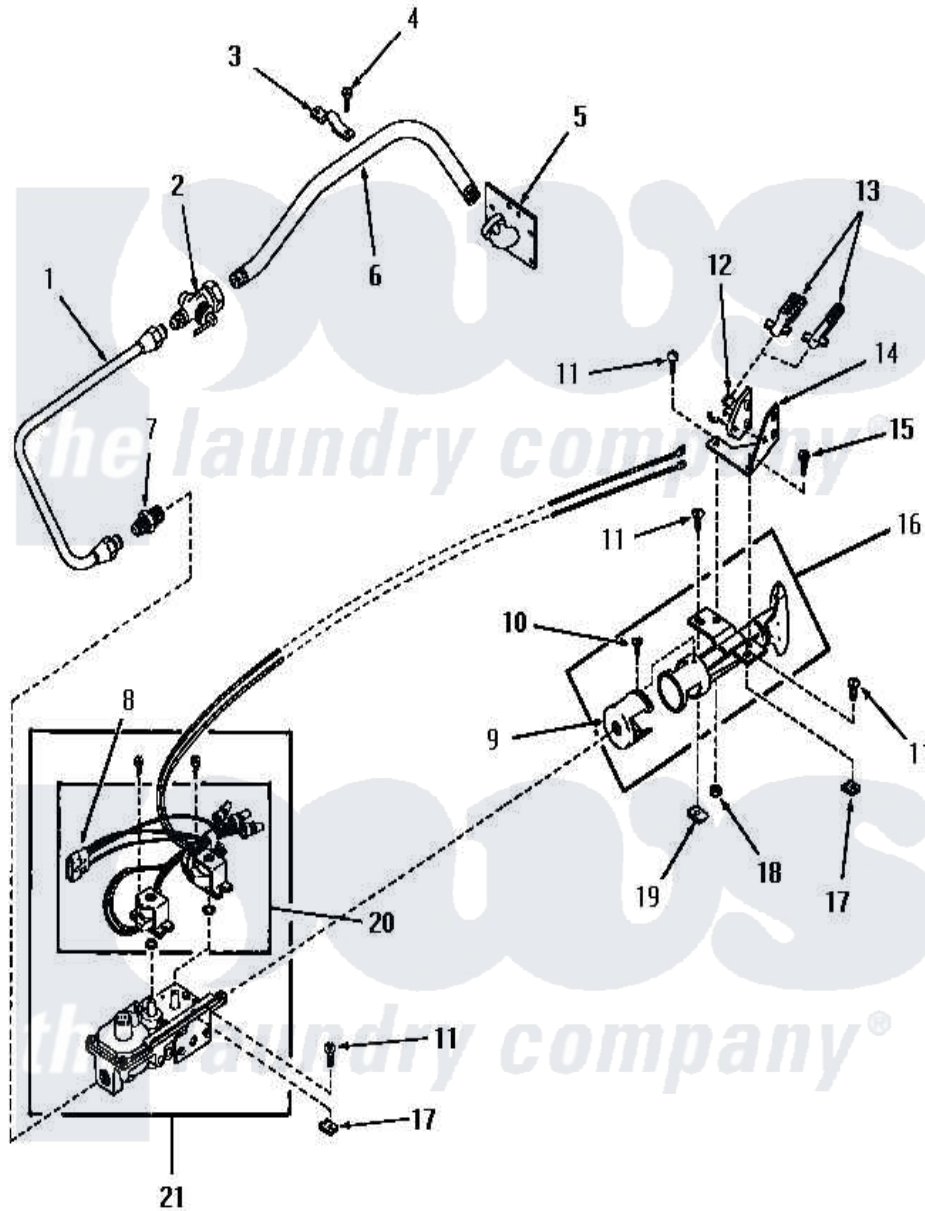

Amana FG4240 07 - GLOW BAR IGNITION BURNER

Amana [Residential Amana FG4240 Dryer Parts](#) Parts Diagram 07 - GLOW BAR IGNITION BURNER
 Click on the part number to view part

Item	Original Part Number	Replaced By	Status	Part Description
1	54407		Not Available	ASSY,INLET GAS TUBE
2	Y51058		Not Available	VALVE
3	51828		Not Available	GAS PIPE CLAMP
4	25723	27001200		Screw
5	51842		Not Available	PIPE SUPPORT
6	51775		Not Available	INLET GAS PIPE
7	54408			Connector, Male
8	55452		Not Available	PLUG
9	53007	53-007		Receptacle
10	53006	53-006		Receptacle
11	20267			Screw, 10-24 X 3/8 Round
12	55435		Not Available	BRACKET,IGNITER
13	55438	4392003		Ignitor
14	55434		Not Available	BRACKET
15	51784		Not Available	SCREW,10B-16 X 1/2 HEX
16	53011		Not Available	TUBE,BURNER

17	21747		Nut, Speed
18	03673	Not Available	NUT
19	20249	36020	Nut-10-24
20	55971A	Not Available	COIL,BURNER
21	55971	Not Available	VALVE,GAS
NI	53255		Assembly, Conversion Kit
"	53408	Not Available	LABEL,CHANGE-OVER
"	56327	Not Available	STICKER
"	56326	Not Available	ASSY,CONVERSION KIT
"	53556	Not Available	STICKER,CONVERSION
"	51211		Orifice, LP No.55 Drill
"	53952		Screw, Vent
"	53390		Plug, Block-Open
"	55753	Not Available	VALVE CONVERTED STICKER
"	50326		Orifice, NG
"	52894	Not Available	STICKER
"	52893		Sticker