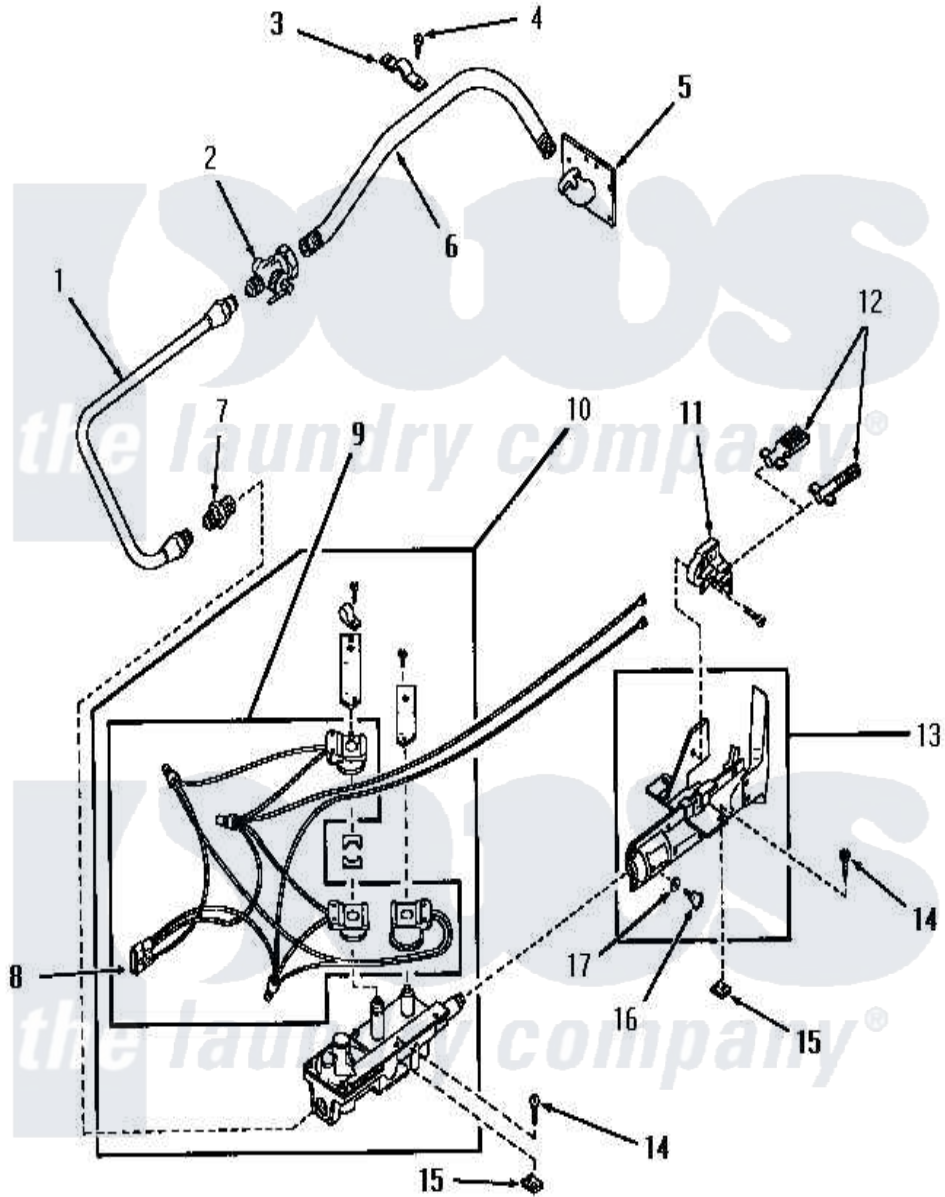

Amana FG4240 08 - GLOW BAR IGNITION BURNER

Amana [Residential Amana FG4240 Dryer Parts](#) Parts Diagram 08 - GLOW BAR IGNITION BURNER
 Click on the part number to view part

Item	Original Part Number	Replaced By	Status	Part Description
1	54460		Not Available	INLET,GAS TUBE
2	Y51058		Not Available	VALVE
3	51828		Not Available	GAS PIPE CLAMP
4	25723	27001200		Screw
5	51842		Not Available	PIPE SUPPORT
6	51775		Not Available	INLET GAS PIPE
7	54408			Connector, Male
8	55452		Not Available	PLUG
9	55439A			Burner Coils
10	55745		Not Available	GAS VALVE ASSEMBLY
11	55448		Not Available	BRACKET,IGNITER xREPLACE
12	55438	4392003		Ignitor
13	55857		Not Available	TUBE,BURNER
14	20267			Screw, 10-24 X 3/8 Round
15	21747			Nut, Speed
16	54466		Not Available	THUMB SCREW

17	54735		Not Available	WASHER
NI	55753		Not Available	VALVE CONVERTED STICKER
"	54477		Not Available	CAP, VENT
"	54495		Not Available	PLUG, BLOCK-OPEN
"	53556		Not Available	STICKER, CONVERSION
"	53408		Not Available	LABEL, CHANGE-OVER
"	50326			Orifice, NG
"	Y0054476	D7431921Q		Gasket
"	53255			Assembly, Conversion Kit
"	51211			Orifice, LP No.55 Drill
"	52893			Sticker
"	55750			Valve Converted Sticker
"	55749		Not Available	ASSY, CONVERSION KIT
"	20247			Plug, Pipe
"	52894		Not Available	STICKER