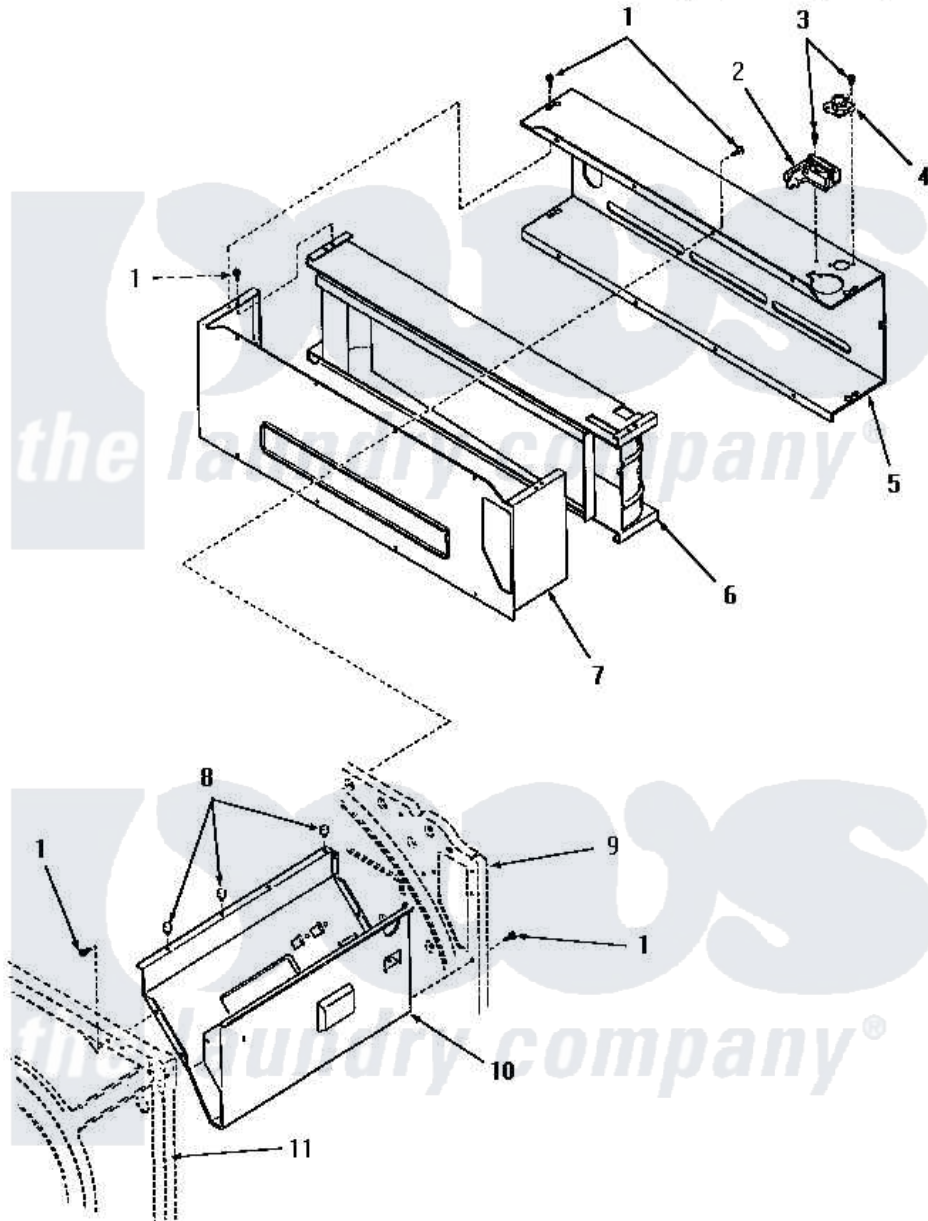

Amana FG4240 09 - HEATER BOX

Amana Residential Amana FG4240 Dryer Parts Parts Diagram 09 - HEATER BOX
 Click on the part number to view part

Item	Original Part Number	Replaced By	Status	Part Description
1	25723	27001200		Screw
2	55428		Not Available	SENSOR
3	23222	3177991		Screw
4	Y55742		Not Available	THERMOSTAT
5	0055427		Not Available	USE B5716202
6	55426		Not Available	ASSY,HEATER BOX LINER
7	Y0051866		Not Available	SUB 58627CG, OVEN BOTTOM
8	52552		Not Available	BUMPER, OVEN DOOR
9	Y00000000		Not Available	SEE NOTE REAR FRAME
10	Y52584		Not Available	BURNER SHIELD
11	Y00000000		Not Available	SEE NOTE FRONT FRAME AND AIR SHROUD