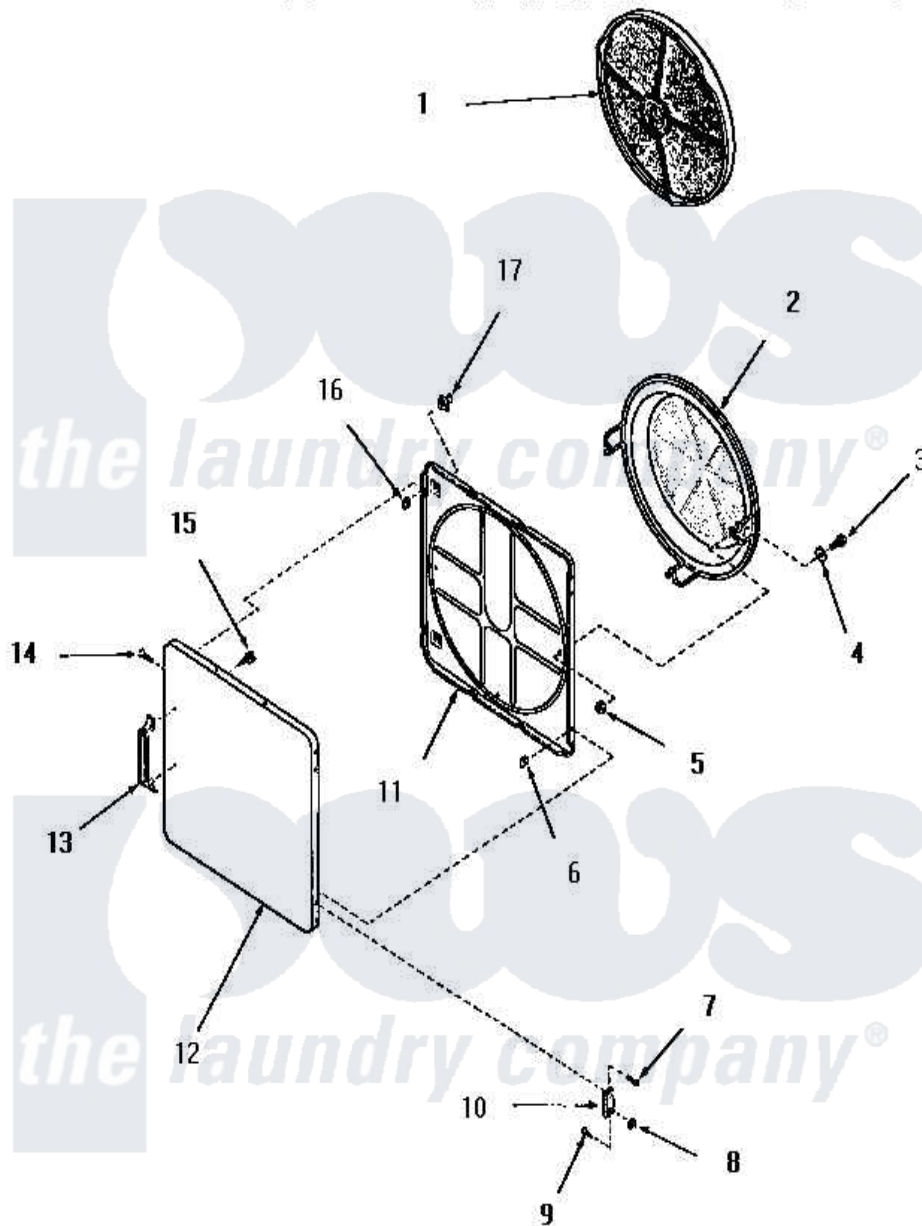

Amana FG4240 10 - LOADING DOOR

Amana Residential Amana FG4240 Dryer Parts Parts Diagram 10 - LOADING DOOR
 Click on the part number to view part

Item	Original Part Number	Replaced By	Status	Part Description
1	53002		Not Available	NO LONGER AVAILABLE
2	54731	54-731		Bake Element
3	02422			Screw, 1/4-20 X 1/2 HeX
4	Q6275		Not Available	WASHER
5	52566	27001225		Nut, Jam Mid Lock 1/4-20
6	52865		Not Available	SPEED NUT
7	52864	500226		Screw, 8b-16 x 5/8 Tap
8	51236	488130		Nut
9	22649			Screw, 8-32 X 13/32 FI
10	70014			Hinge
11	54665	54-665		Bake Element
12	55902W		Not Available	OUTER DOOR PANEL, WHITE
"	55902C		Not Available	OUTER DOOR PANEL, COPPERTONE
"	55902A		Not Available	DOOR, UNSHADED
"	55902H		Not Available	DOOR, UNSHADED

13	54068	61925	Pull Door Commercial Black
14	52864	500226	Screw, 8b-16 x 5/8 Tap
15	52150	489464	Screw
16	52865		Not Available SPEED NUT
17	54661	LA-1003	Door Catch Kit